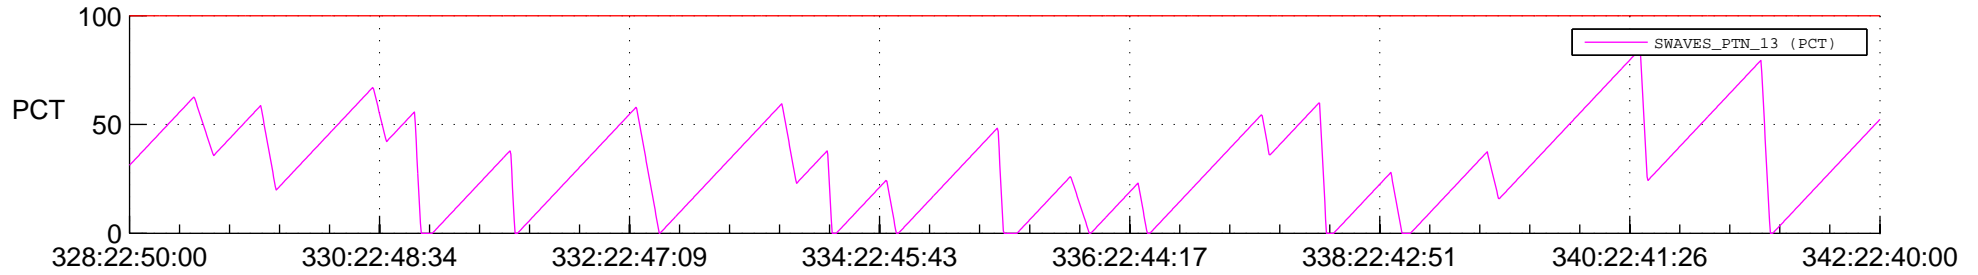

## SWAVES\_Percent\_Full\_Prediction

## Spacecraft\_DownLink\_Rate

Ground Time (2018:328:22:50:00.000 -2018:342:22:40:00.000)