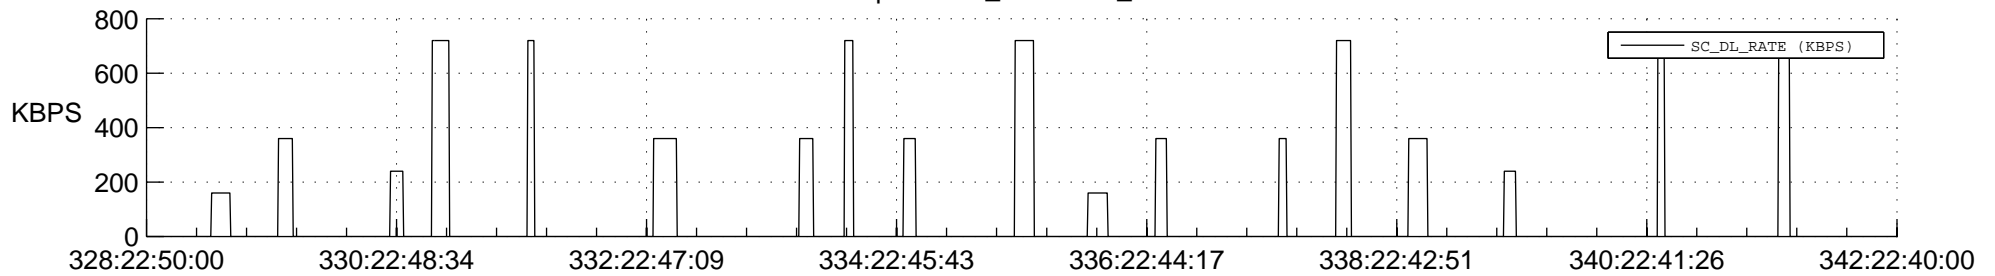

## Spacecraft\_DownLink\_Rate

Ground Time (2018:328:22:50:00.000 -2018:342:22:40:00.000)