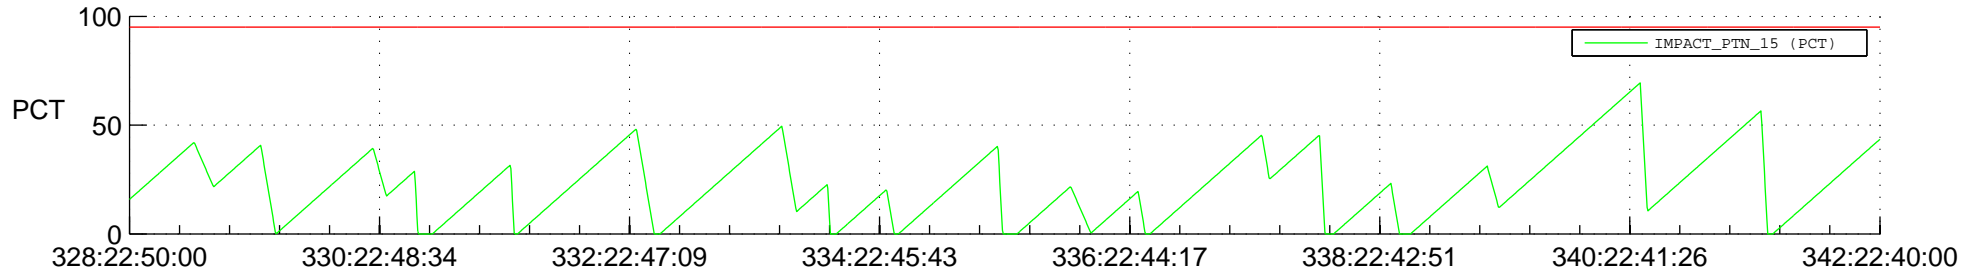

IMPACT_Percent_Full_Prediction