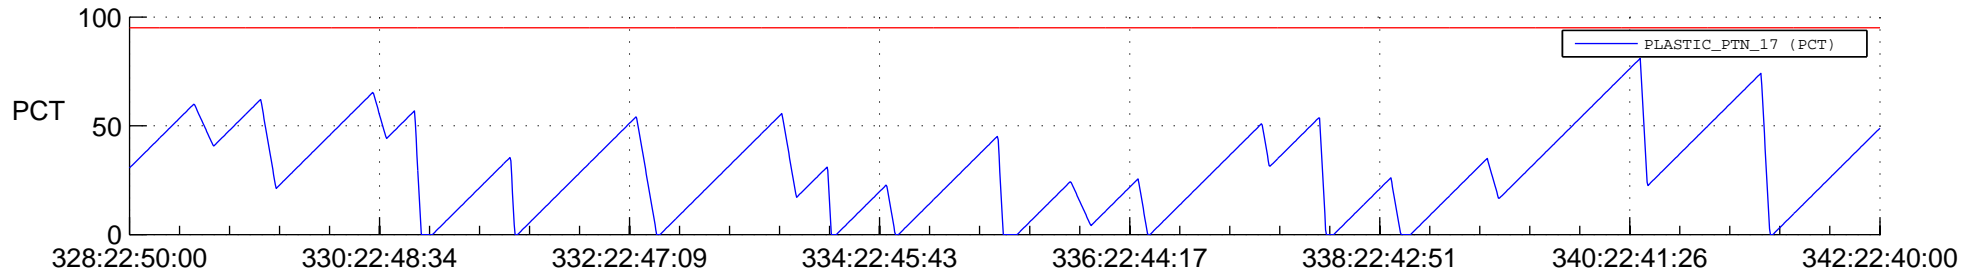

## SWAVES\_Percent\_Full\_Prediction

## Spacecraft\_DownLink\_Rate

Ground Time (2018:328:22:50:00.000 -2018:342:22:40:00.000)