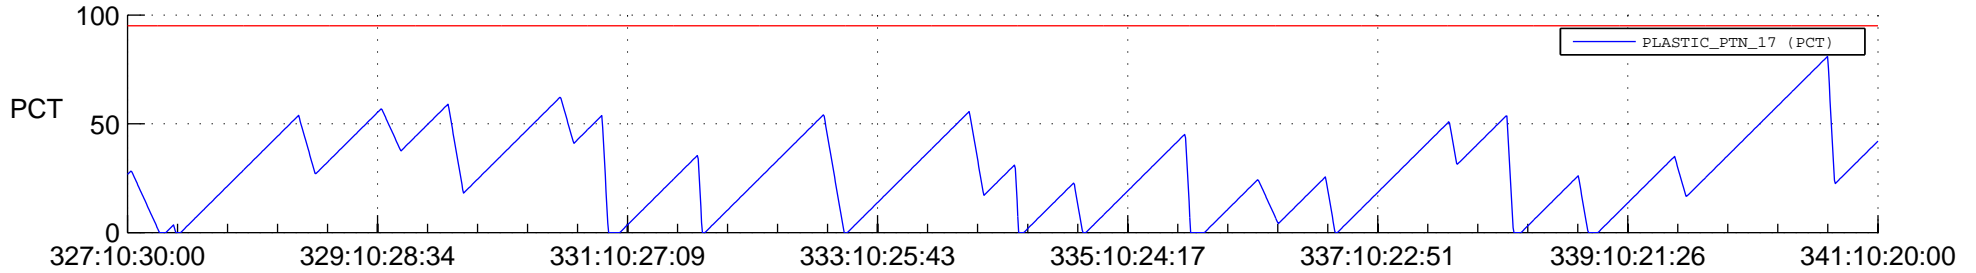

STEREO AHEAD SSR PCT Full Prediction

SWAVES_Percent_Full_Prediction

IMPACT_Percent_Full_Prediction

PLASTIC_Percent_Full_Prediction

Spacecraft_DownLink_Rate

Ground Time (2018:327:10:30:00.000 -2018:341:10:20:00.000)