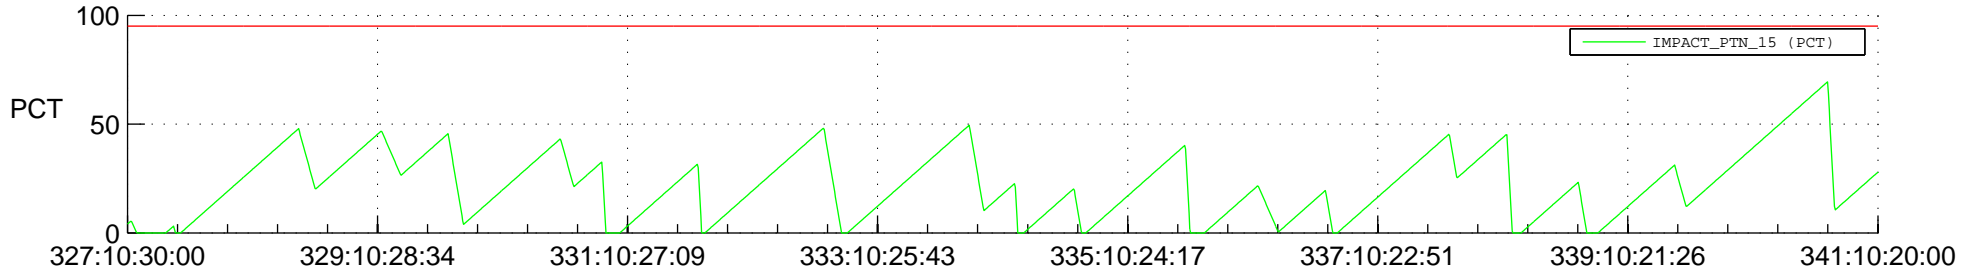

STEREO AHEAD SSR PCT Full Prediction

SWAVES_Percent_Full_Prediction

IMPACT_Percent_Full_Prediction

PLASTIC_Percent_Full_Prediction

Spacecraft_DownLink_Rate

Ground Time (2018:327:10:30:00.000 -2018:341:10:20:00.000)