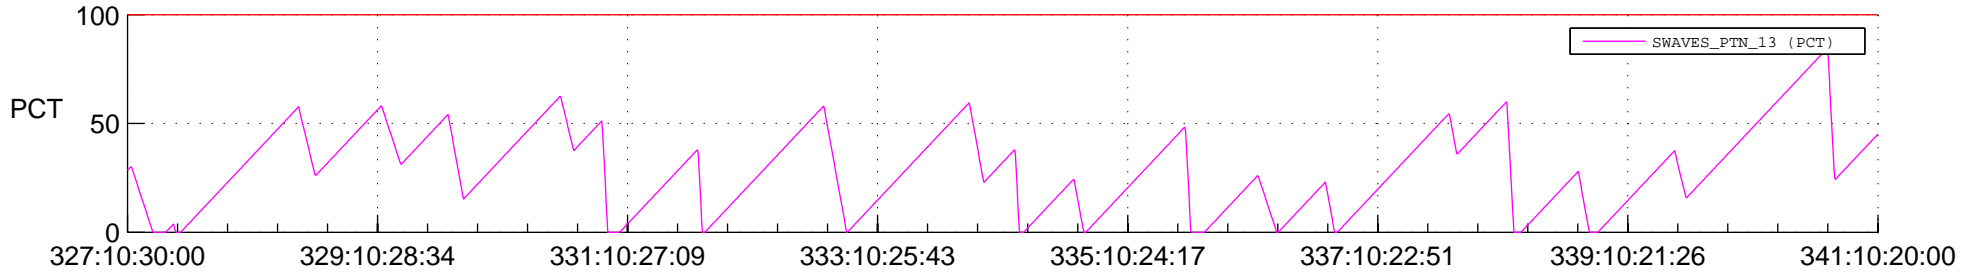

STEREO AHEAD SSR PCT Full Prediction

SWAVES_Percent_Full_Prediction

IMPACT_Percent_Full_Prediction

PLASTIC_Percent_Full_Prediction

Spacecraft_DownLink_Rate

Ground Time (2018:327:10:30:00.000 -2018:341:10:20:00.000)