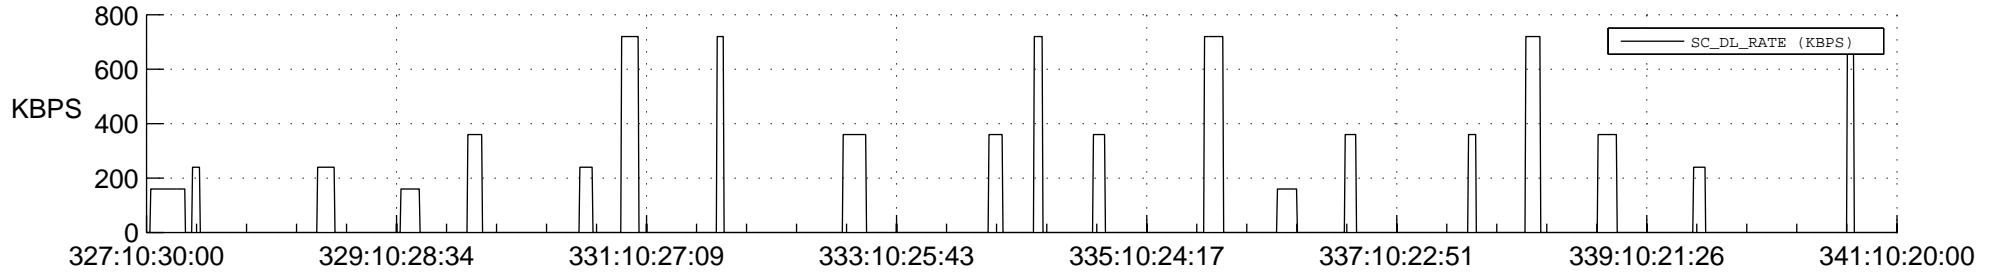

STEREO AHEAD SSR PCT Full Prediction

SWAVES_Percent_Full_Prediction

IMPACT_Percent_Full_Prediction

PLASTIC_Percent_Full_Prediction

Spacecraft_DownLink_Rate

Ground Time (2018:327:10:30:00.000 -2018:341:10:20:00.000)