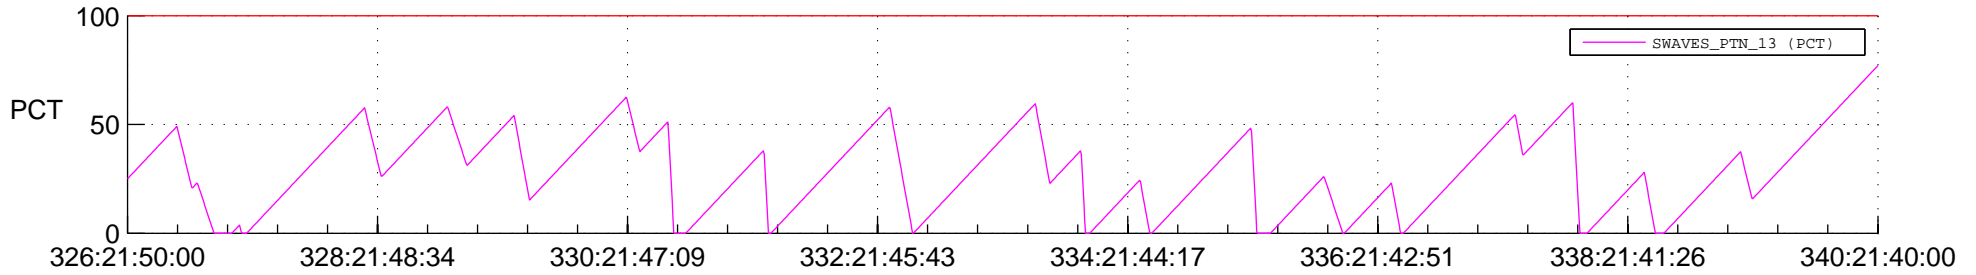

STEREO AHEAD SSR PCT Full Prediction

SWAVES_Percent_Full_Prediction

IMPACT_Percent_Full_Prediction

PLASTIC_Percent_Full_Prediction

Spacecraft_DownLink_Rate

Ground Time (2018:326:21:50:00.000 -2018:340:21:40:00.000)