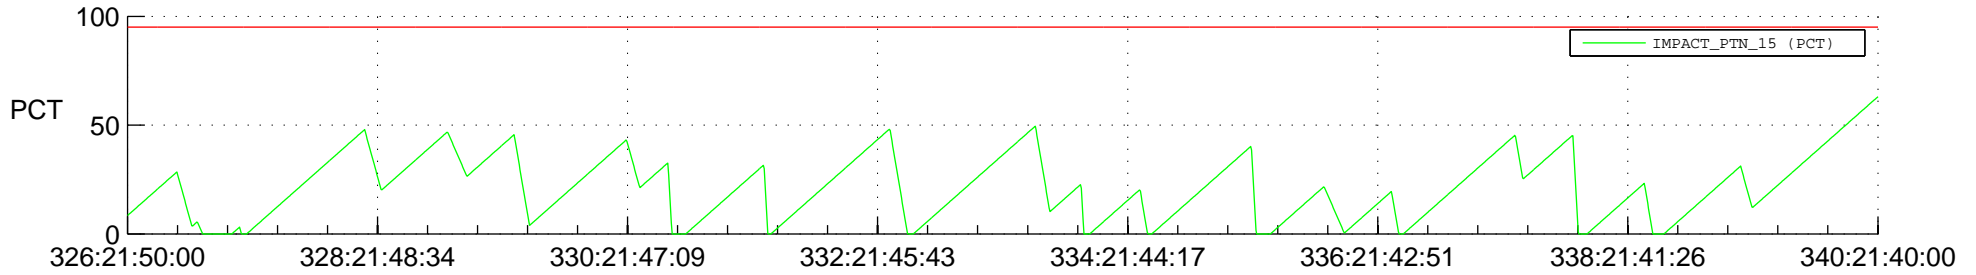

STEREO AHEAD SSR PCT Full Prediction

SWAVES_Percent_Full_Prediction

IMPACT_Percent_Full_Prediction

PLASTIC_Percent_Full_Prediction

Spacecraft_DownLink_Rate

Ground Time (2018:326:21:50:00.000 -2018:340:21:40:00.000)