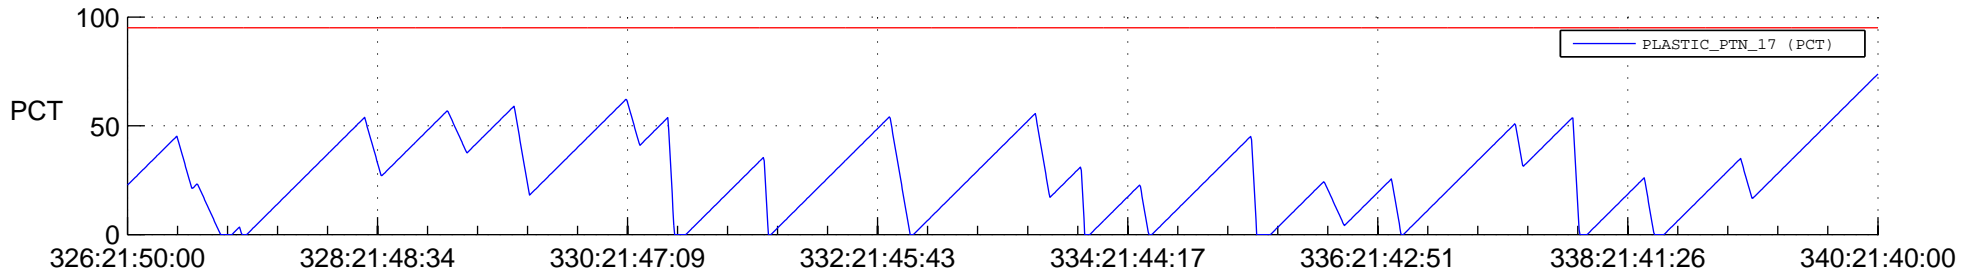

STEREO AHEAD SSR PCT Full Prediction

SWAVES_Percent_Full_Prediction

IMPACT_Percent_Full_Prediction

PLASTIC_Percent_Full_Prediction

Spacecraft_DownLink_Rate

Ground Time (2018:326:21:50:00.000 -2018:340:21:40:00.000)