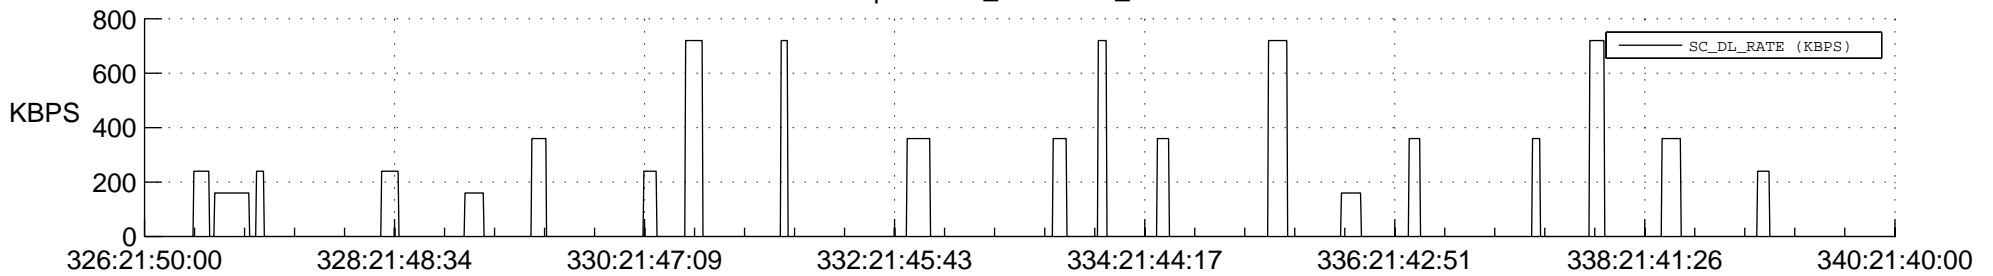

STEREO AHEAD SSR PCT Full Prediction

SWAVES_Percent_Full_Prediction

IMPACT_Percent_Full_Prediction

PLASTIC_Percent_Full_Prediction

Spacecraft_DownLink_Rate

Ground Time (2018:326:21:50:00.000 -2018:340:21:40:00.000)