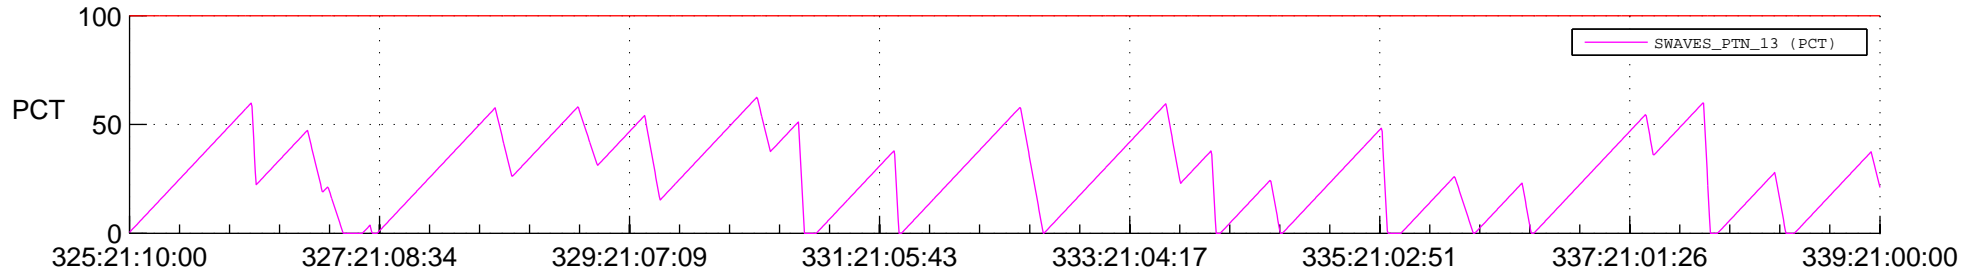

STEREO AHEAD SSR PCT Full Prediction

SWAVES_Percent_Full_Prediction

IMPACT_Percent_Full_Prediction

PLASTIC_Percent_Full_Prediction

Spacecraft_DownLink_Rate

Ground Time (2018:325:21:10:00.000 -2018:339:21:00:00.000)