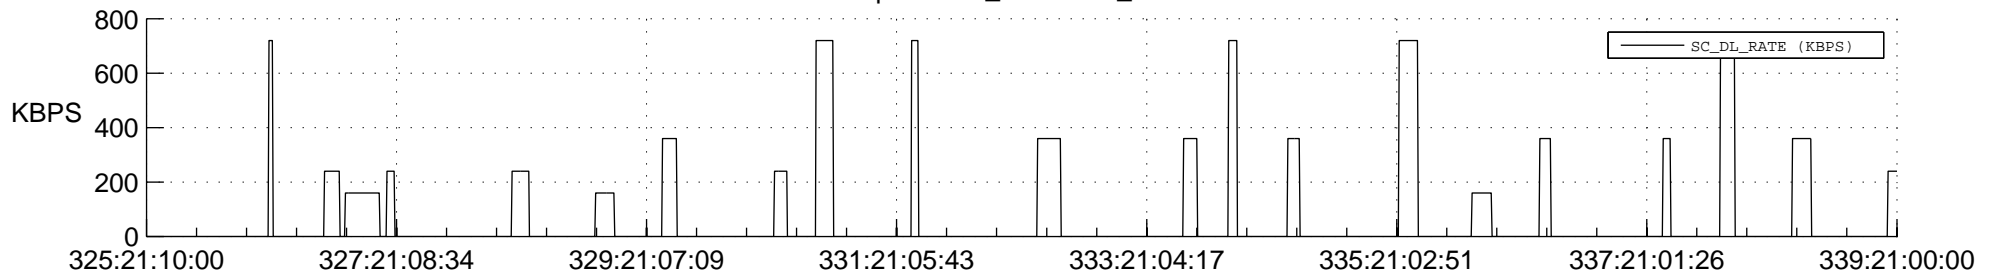

STEREO AHEAD SSR PCT Full Prediction

SWAVES_Percent_Full_Prediction

IMPACT_Percent_Full_Prediction

PLASTIC_Percent_Full_Prediction

Spacecraft_DownLink_Rate

Ground Time (2018:325:21:10:00.000 -2018:339:21:00:00.000)