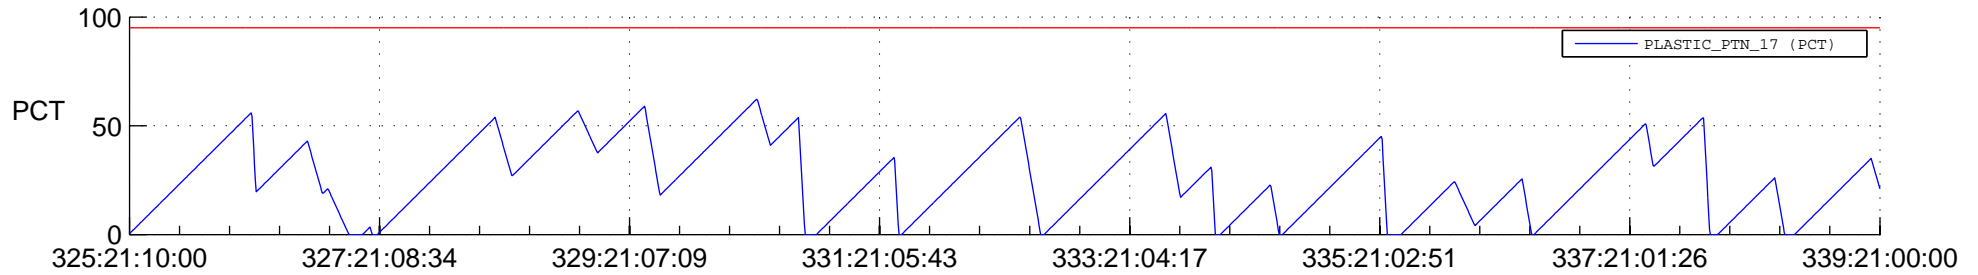

STEREO AHEAD SSR PCT Full Prediction

SWAVES_Percent_Full_Prediction

IMPACT_Percent_Full_Prediction

PLASTIC_Percent_Full_Prediction

Spacecraft_DownLink_Rate

Ground Time (2018:325:21:10:00.000 -2018:339:21:00:00.000)