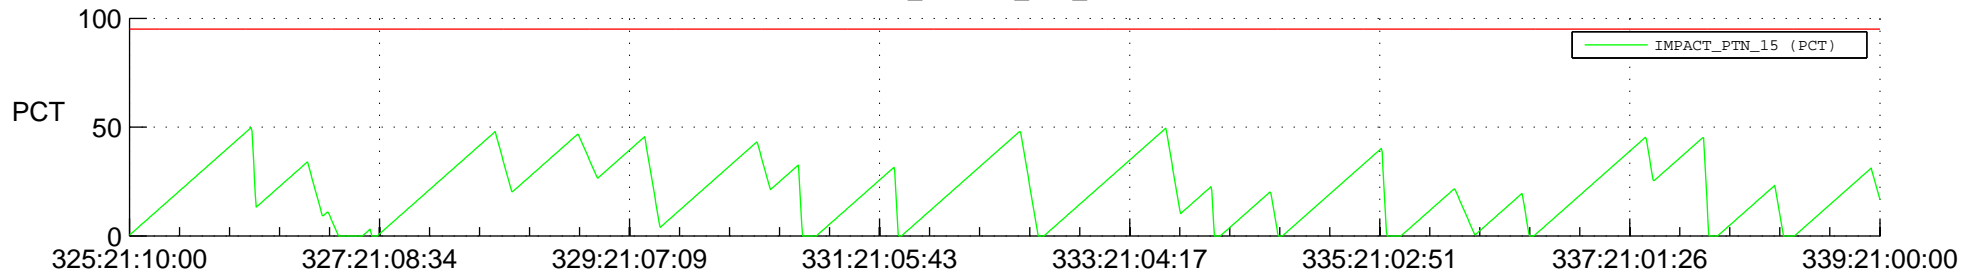

STEREO AHEAD SSR PCT Full Prediction

SWAVES_Percent_Full_Prediction

IMPACT_Percent_Full_Prediction

PLASTIC_Percent_Full_Prediction

Spacecraft_DownLink_Rate

Ground Time (2018:325:21:10:00.000 -2018:339:21:00:00.000)