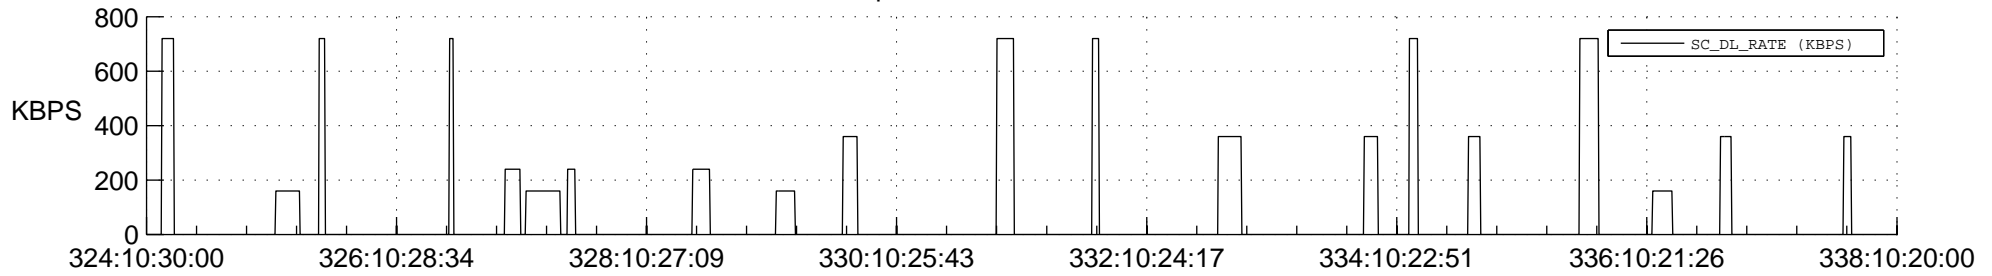

STEREO AHEAD SSR PCT Full Prediction

SWAVES_Percent_Full_Prediction

IMPACT_Percent_Full_Prediction

PLASTIC_Percent_Full_Prediction

Spacecraft_DownLink_Rate

Ground Time (2018:324:10:30:00.000 -2018:338:10:20:00.000)