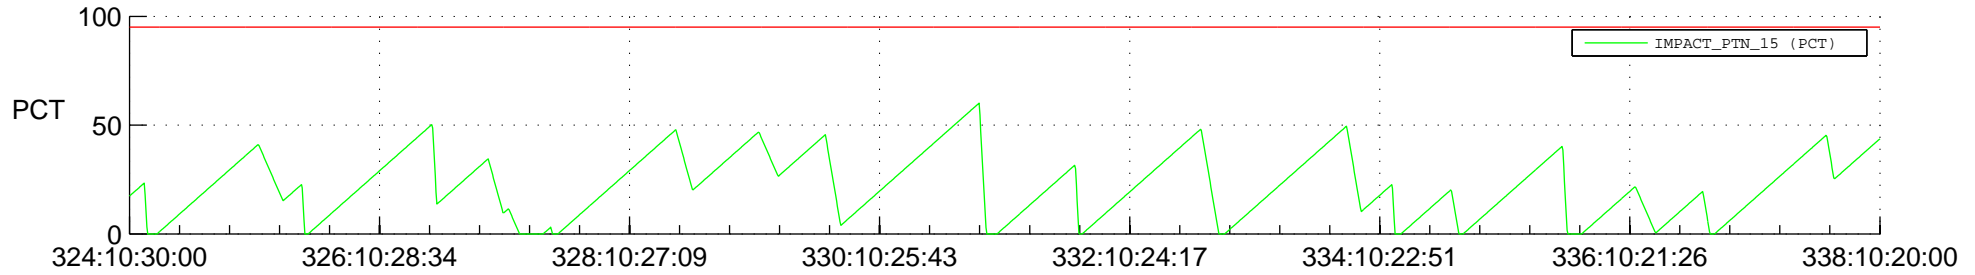

STEREO AHEAD SSR PCT Full Prediction

SWAVES_Percent_Full_Prediction

IMPACT_Percent_Full_Prediction

PLASTIC_Percent_Full_Prediction

Spacecraft_DownLink_Rate

Ground Time (2018:324:10:30:00.000 -2018:338:10:20:00.000)