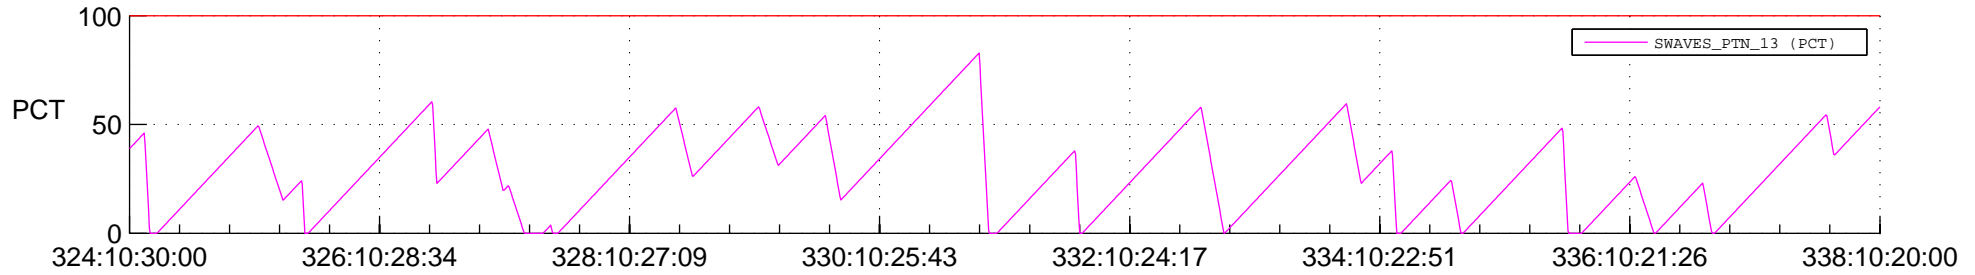

STEREO AHEAD SSR PCT Full Prediction

SWAVES_Percent_Full_Prediction

IMPACT_Percent_Full_Prediction

PLASTIC_Percent_Full_Prediction

Spacecraft_DownLink_Rate

Ground Time (2018:324:10:30:00.000 -2018:338:10:20:00.000)