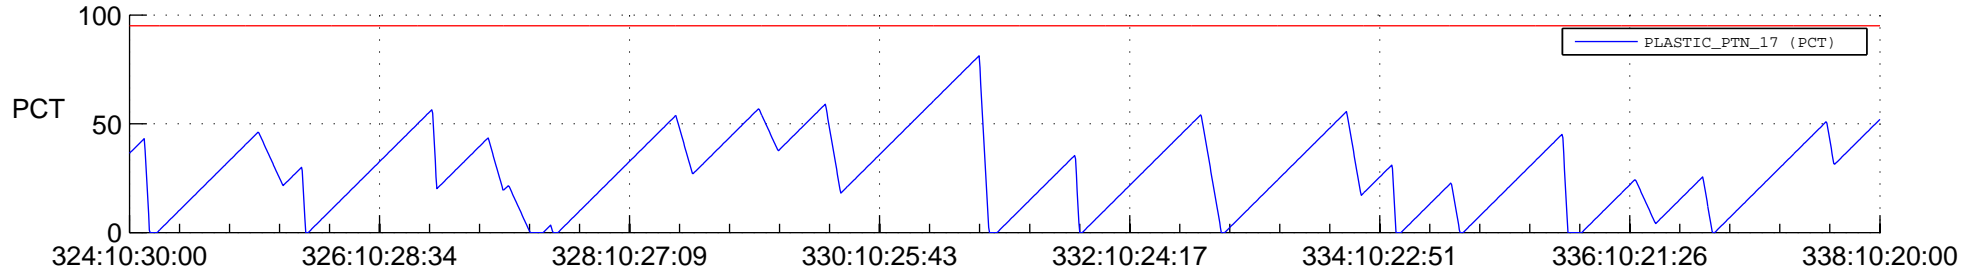

STEREO AHEAD SSR PCT Full Prediction

SWAVES_Percent_Full_Prediction

IMPACT_Percent_Full_Prediction

PLASTIC_Percent_Full_Prediction

Spacecraft_DownLink_Rate

Ground Time (2018:324:10:30:00.000 -2018:338:10:20:00.000)