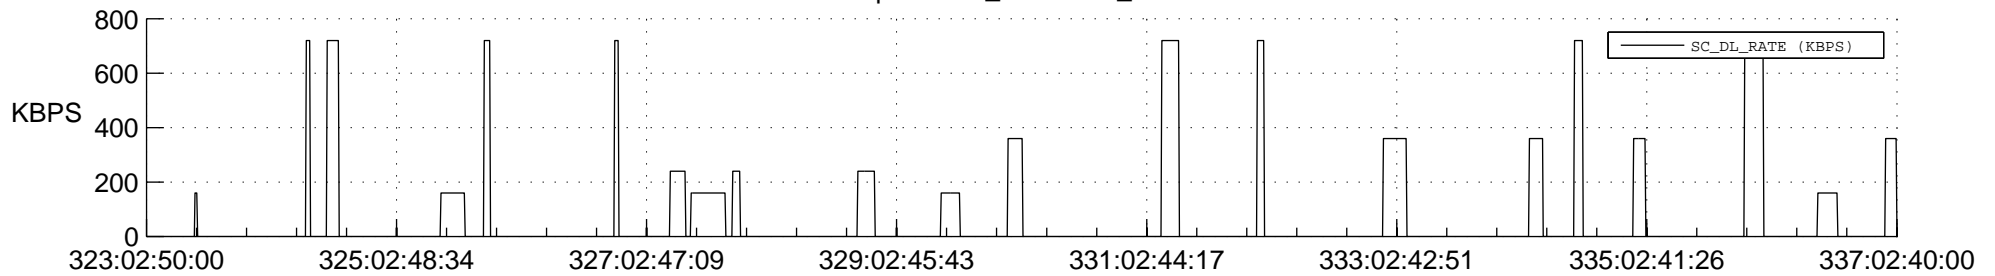

STEREO AHEAD SSR PCT Full Prediction

SWAVES_Percent_Full_Prediction

IMPACT_Percent_Full_Prediction

PLASTIC_Percent_Full_Prediction

Spacecraft_DownLink_Rate

Ground Time (2018:323:02:50:00.000 -2018:337:02:40:00.000)