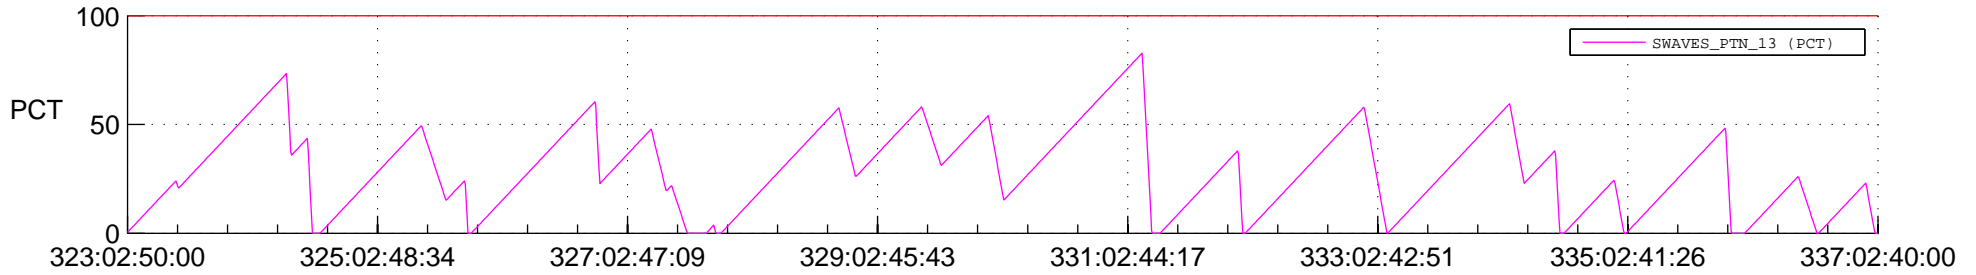

STEREO AHEAD SSR PCT Full Prediction

SWAVES_Percent_Full_Prediction

IMPACT_Percent_Full_Prediction

PLASTIC_Percent_Full_Prediction

Spacecraft_DownLink_Rate

Ground Time (2018:323:02:50:00.000 -2018:337:02:40:00.000)