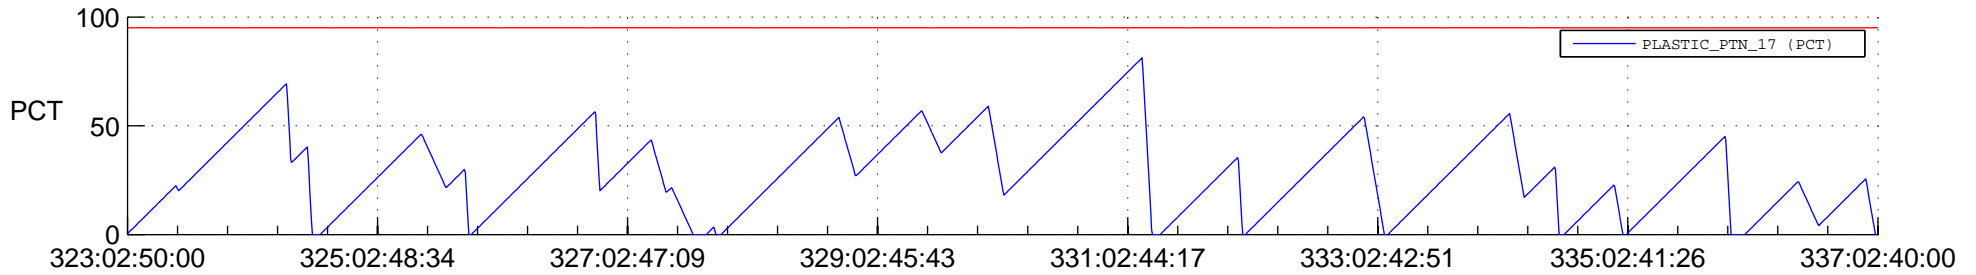

STEREO AHEAD SSR PCT Full Prediction

SWAVES_Percent_Full_Prediction

IMPACT_Percent_Full_Prediction

PLASTIC_Percent_Full_Prediction

Spacecraft_DownLink_Rate

Ground Time (2018:323:02:50:00.000 -2018:337:02:40:00.000)