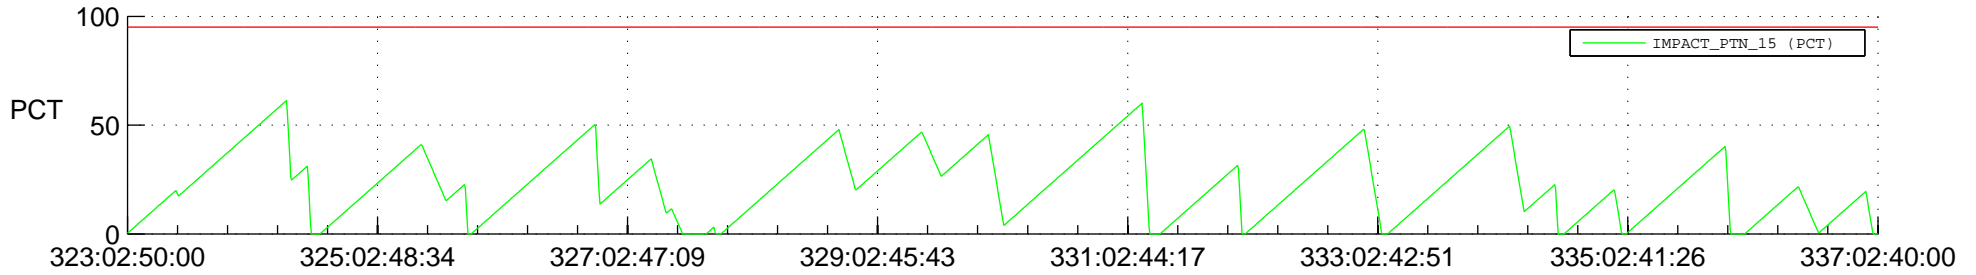

STEREO AHEAD SSR PCT Full Prediction

SWAVES_Percent_Full_Prediction

IMPACT_Percent_Full_Prediction

PLASTIC_Percent_Full_Prediction

Spacecraft_DownLink_Rate

Ground Time (2018:323:02:50:00.000 -2018:337:02:40:00.000)