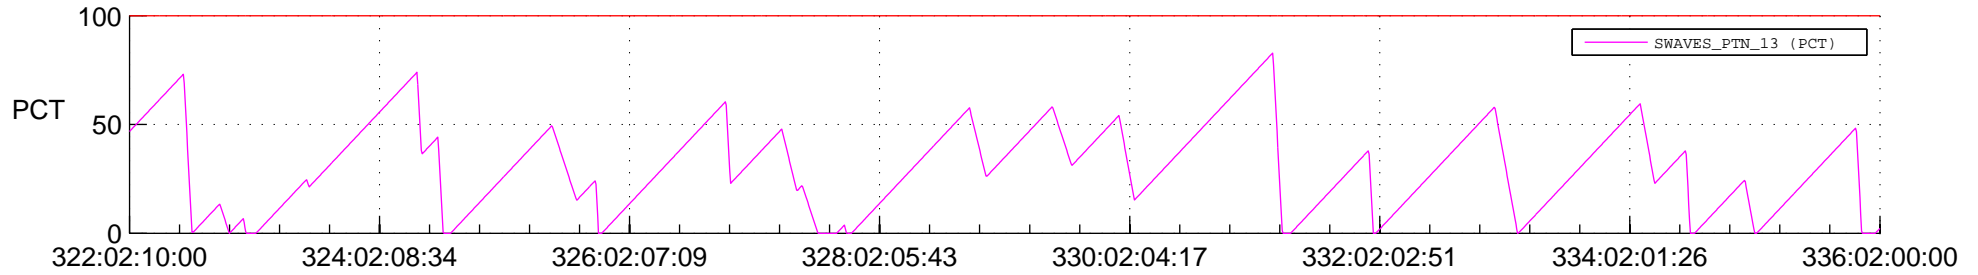

STEREO AHEAD SSR PCT Full Prediction

SWAVES_Percent_Full_Prediction

IMPACT_Percent_Full_Prediction

PLASTIC_Percent_Full_Prediction

Spacecraft_DownLink_Rate

Ground Time (2018:322:02:10:00.000 -2018:336:02:00:00.000)