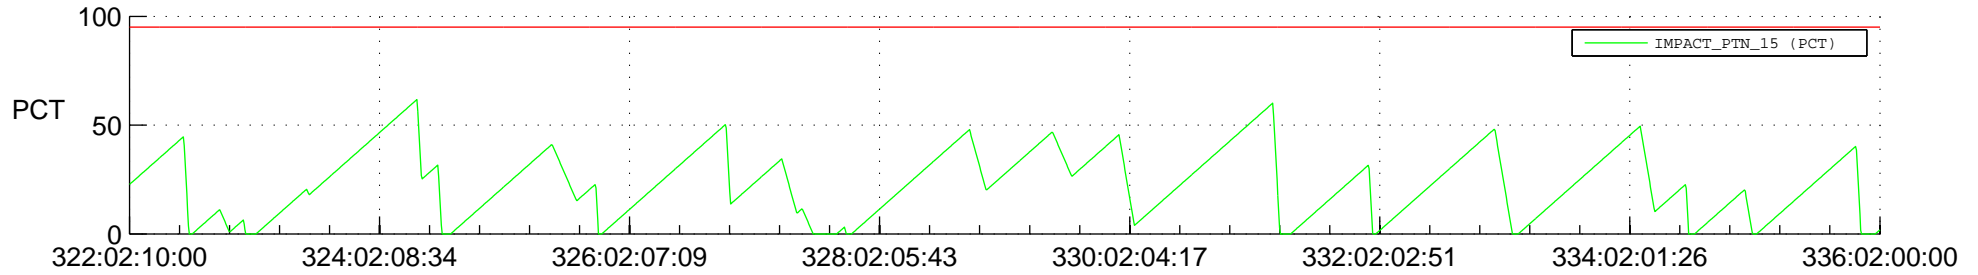

STEREO AHEAD SSR PCT Full Prediction

SWAVES_Percent_Full_Prediction

IMPACT_Percent_Full_Prediction

PLASTIC_Percent_Full_Prediction

Spacecraft_DownLink_Rate

Ground Time (2018:322:02:10:00.000 -2018:336:02:00:00.000)