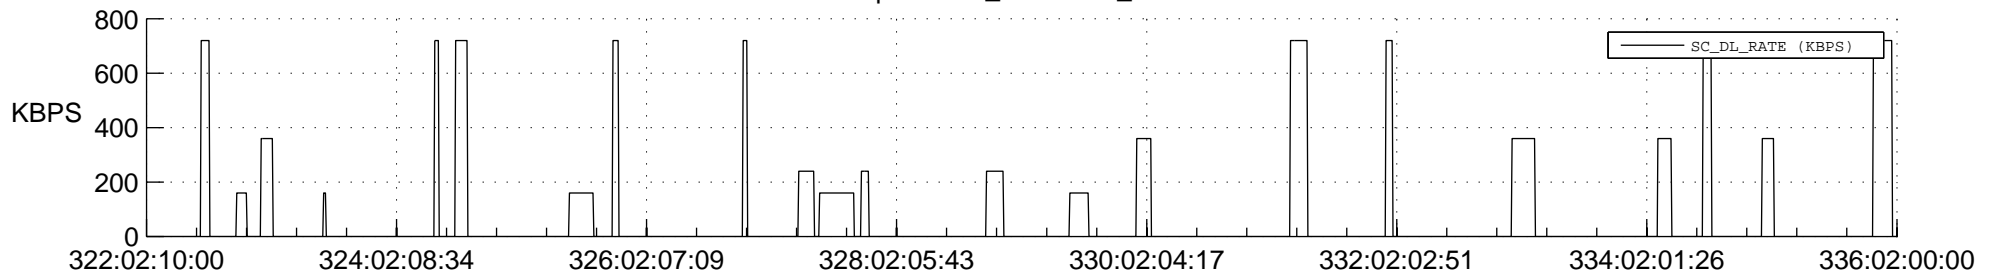

STEREO AHEAD SSR PCT Full Prediction

SWAVES_Percent_Full_Prediction

IMPACT_Percent_Full_Prediction

PLASTIC_Percent_Full_Prediction

Spacecraft_DownLink_Rate

Ground Time (2018:322:02:10:00.000 -2018:336:02:00:00.000)