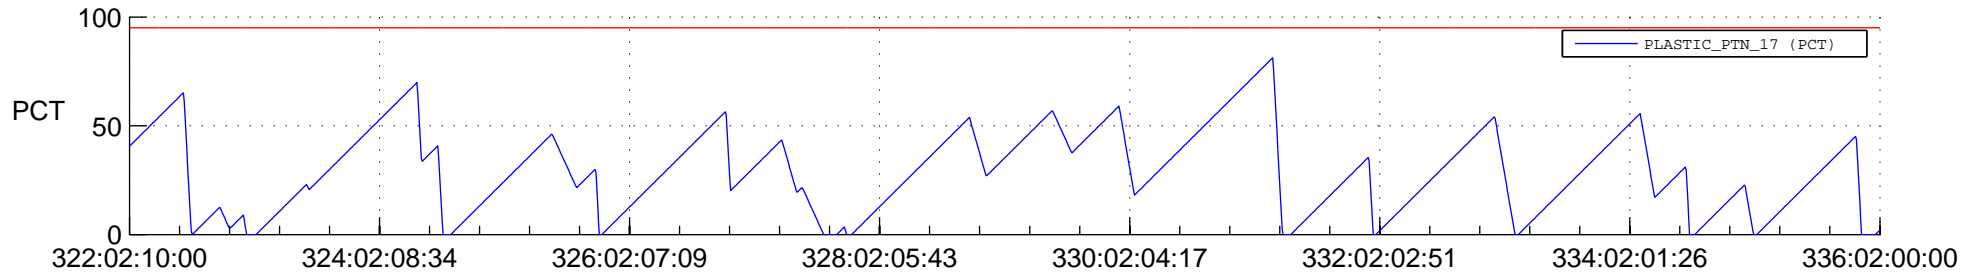

STEREO AHEAD SSR PCT Full Prediction

SWAVES_Percent_Full_Prediction

IMPACT_Percent_Full_Prediction

PLASTIC_Percent_Full_Prediction

Spacecraft_DownLink_Rate

Ground Time (2018:322:02:10:00.000 -2018:336:02:00:00.000)