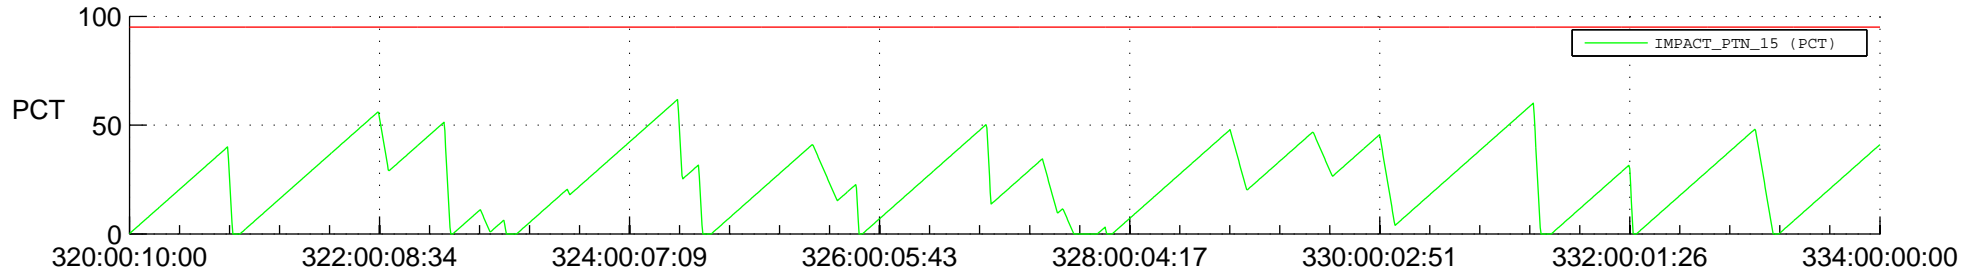

STEREO AHEAD SSR PCT Full Prediction

SWAVES_Percent_Full_Prediction

IMPACT_Percent_Full_Prediction

PLASTIC_Percent_Full_Prediction

Spacecraft_DownLink_Rate