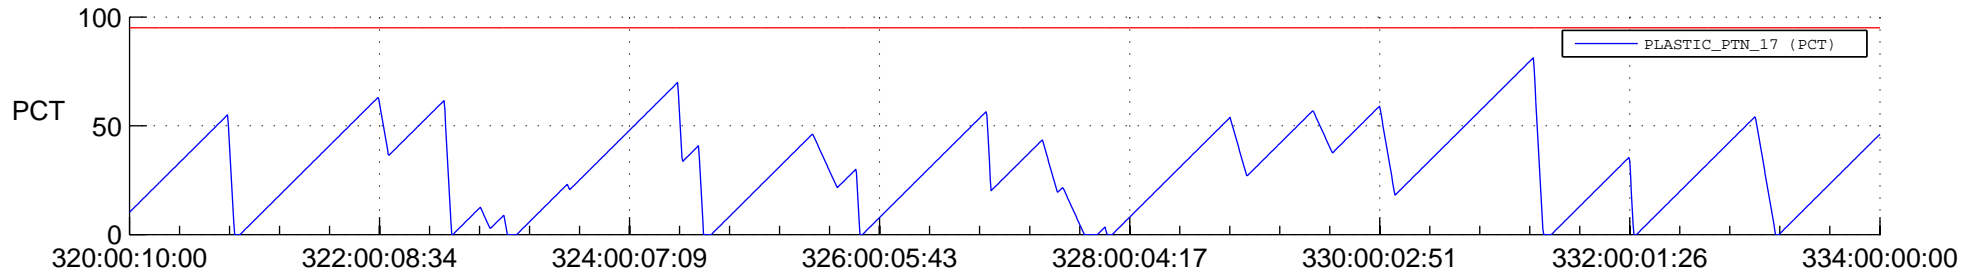

STEREO AHEAD SSR PCT Full Prediction

SWAVES_Percent_Full_Prediction

IMPACT_Percent_Full_Prediction

PLASTIC_Percent_Full_Prediction

Spacecraft_DownLink_Rate