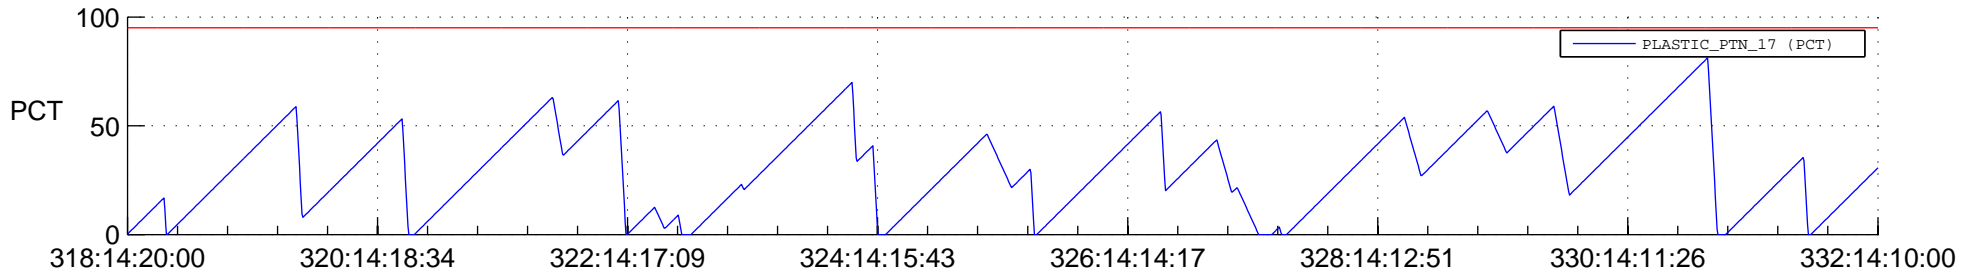

STEREO AHEAD SSR PCT Full Prediction

SWAVES_Percent_Full_Prediction

IMPACT_Percent_Full_Prediction

PLASTIC_Percent_Full_Prediction

Spacecraft_DownLink_Rate

Ground Time (2018:318:14:20:00.000 -2018:332:14:10:00.000)