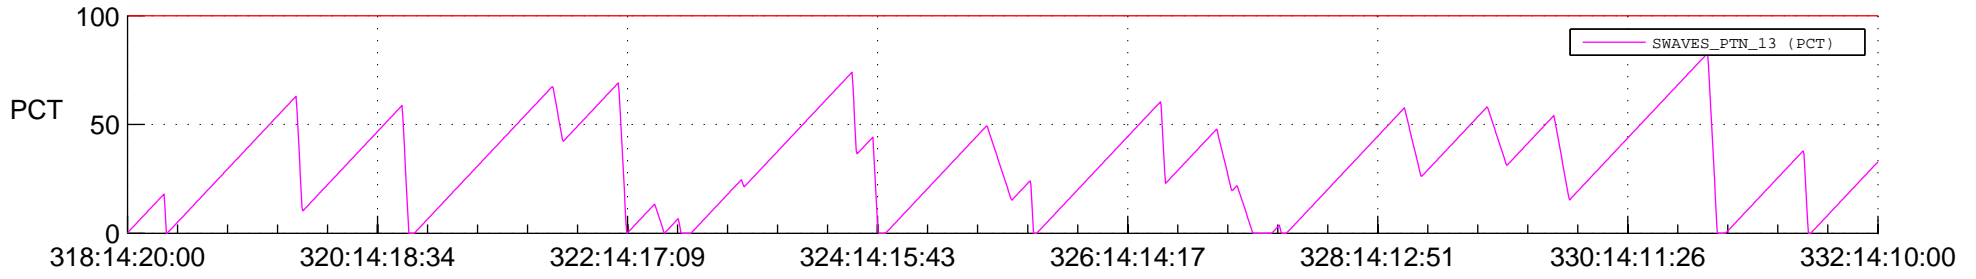

STEREO AHEAD SSR PCT Full Prediction

SWAVES_Percent_Full_Prediction

IMPACT_Percent_Full_Prediction

PLASTIC_Percent_Full_Prediction

Spacecraft_DownLink_Rate

Ground Time (2018:318:14:20:00.000 -2018:332:14:10:00.000)