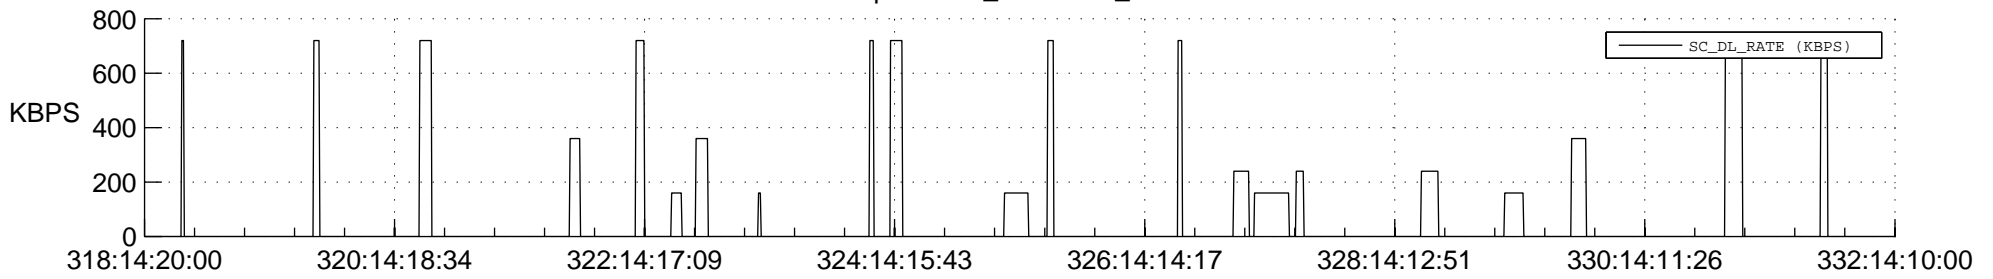

STEREO AHEAD SSR PCT Full Prediction

SWAVES_Percent_Full_Prediction

IMPACT_Percent_Full_Prediction

PLASTIC_Percent_Full_Prediction

Spacecraft_DownLink_Rate

Ground Time (2018:318:14:20:00.000 -2018:332:14:10:00.000)