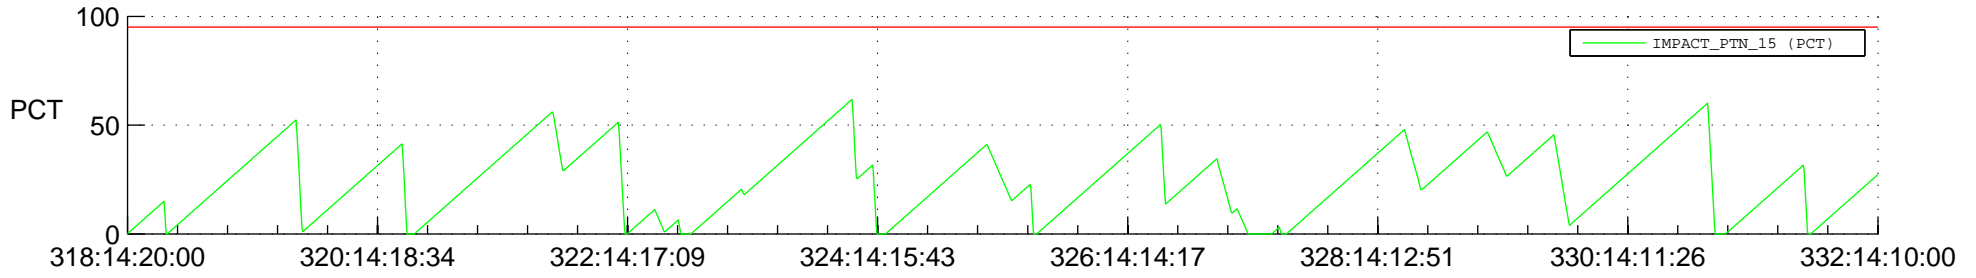

STEREO AHEAD SSR PCT Full Prediction

SWAVES_Percent_Full_Prediction

IMPACT_Percent_Full_Prediction

PLASTIC_Percent_Full_Prediction

Spacecraft_DownLink_Rate

Ground Time (2018:318:14:20:00.000 -2018:332:14:10:00.000)