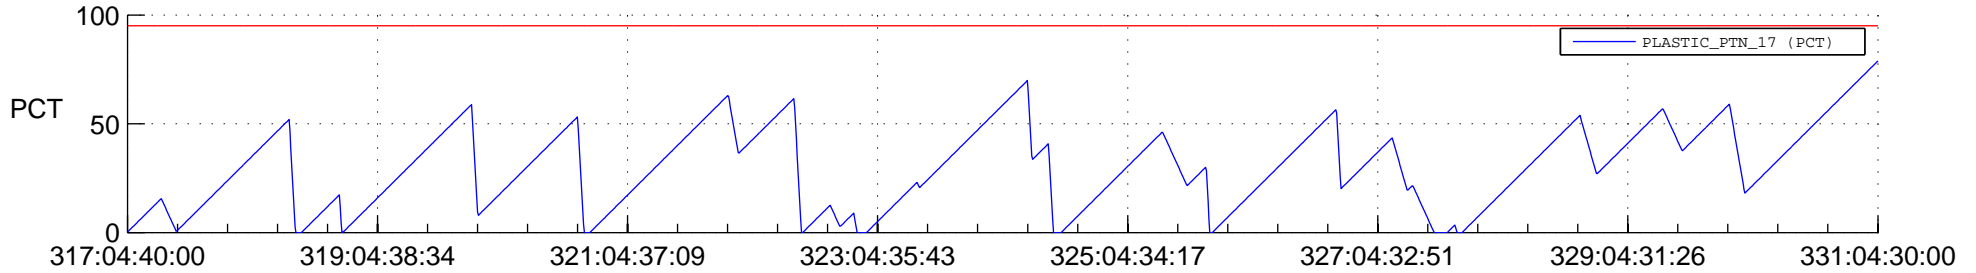

# STEREO AHEAD SSR PCT Full Prediction

## SWAVES\_Percent\_Full\_Prediction

## Spacecraft\_DownLink\_Rate

Ground Time (2018:317:04:40:00.000 -2018:331:04:30:00.000)