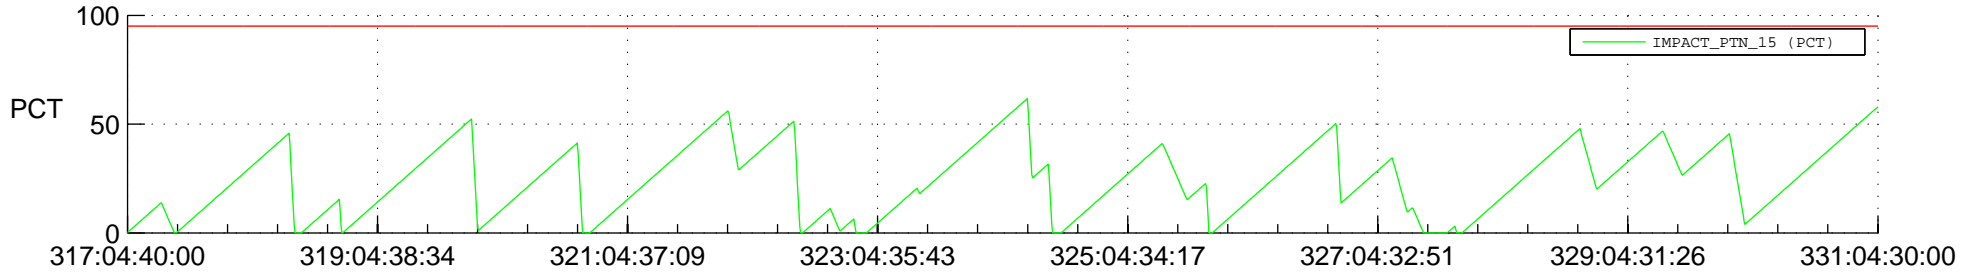

IMPACT_Percent_Full_Prediction