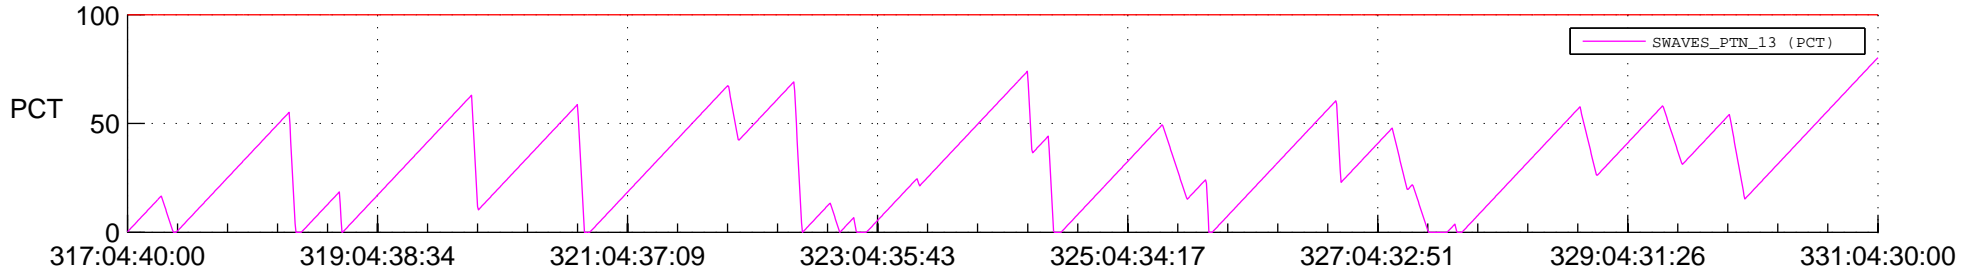

# STEREO AHEAD SSR PCT Full Prediction

## SWAVES\_Percent\_Full\_Prediction

## Spacecraft\_DownLink\_Rate

Ground Time (2018:317:04:40:00.000 -2018:331:04:30:00.000)