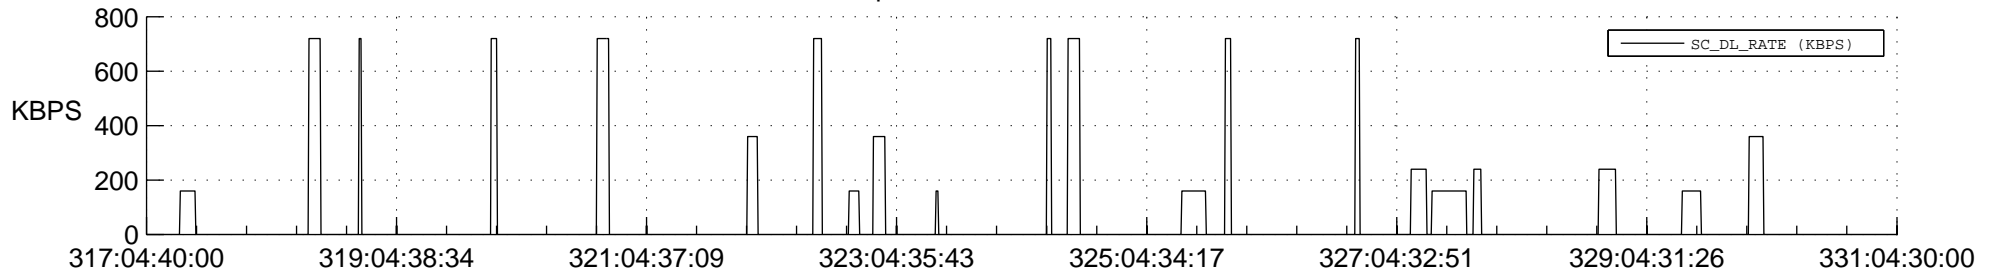

## Spacecraft\_DownLink\_Rate

Ground Time (2018:317:04:40:00.000 -2018:331:04:30:00.000)