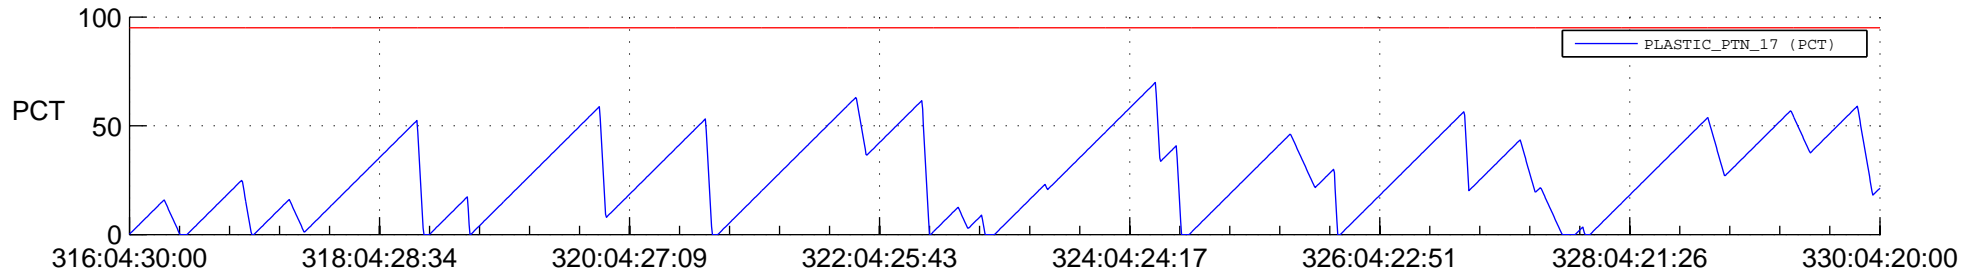

STEREO AHEAD SSR PCT Full Prediction

SWAVES_Percent_Full_Prediction

IMPACT_Percent_Full_Prediction

PLASTIC_Percent_Full_Prediction

Spacecraft_DownLink_Rate

Ground Time (2018:316:04:30:00.000 -2018:330:04:20:00.000)