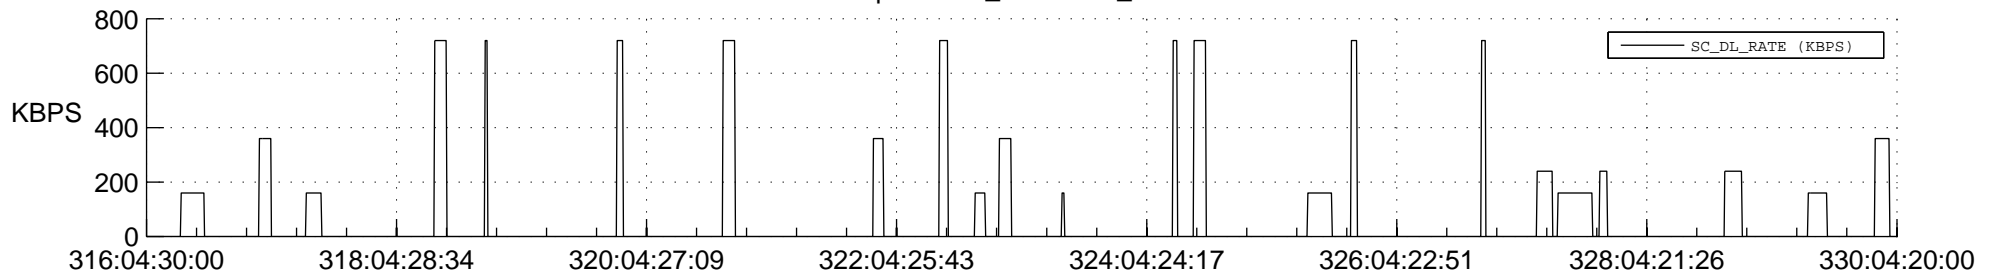

STEREO AHEAD SSR PCT Full Prediction

SWAVES_Percent_Full_Prediction

IMPACT_Percent_Full_Prediction

PLASTIC_Percent_Full_Prediction

Spacecraft_DownLink_Rate

Ground Time (2018:316:04:30:00.000 -2018:330:04:20:00.000)