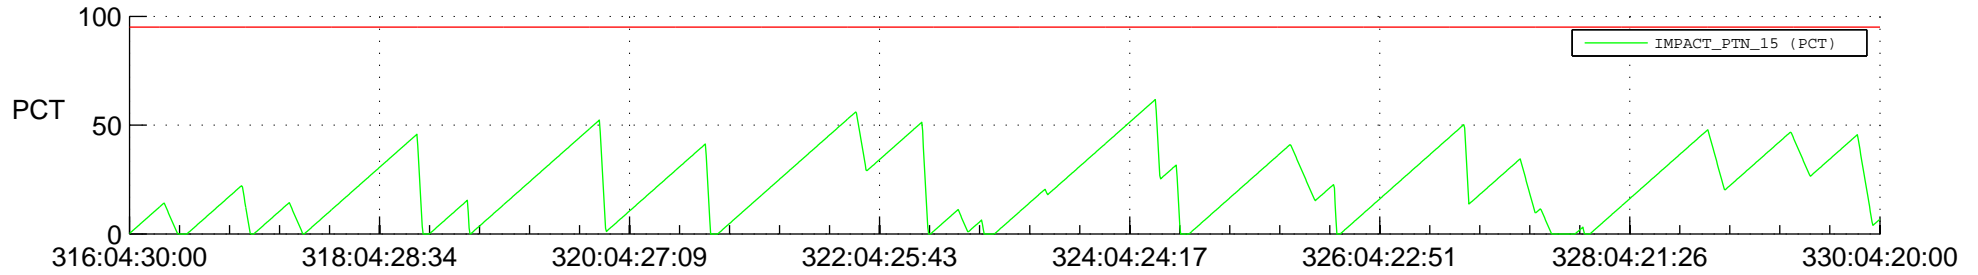

STEREO AHEAD SSR PCT Full Prediction

SWAVES_Percent_Full_Prediction

IMPACT_Percent_Full_Prediction

PLASTIC_Percent_Full_Prediction

Spacecraft_DownLink_Rate

Ground Time (2018:316:04:30:00.000 -2018:330:04:20:00.000)