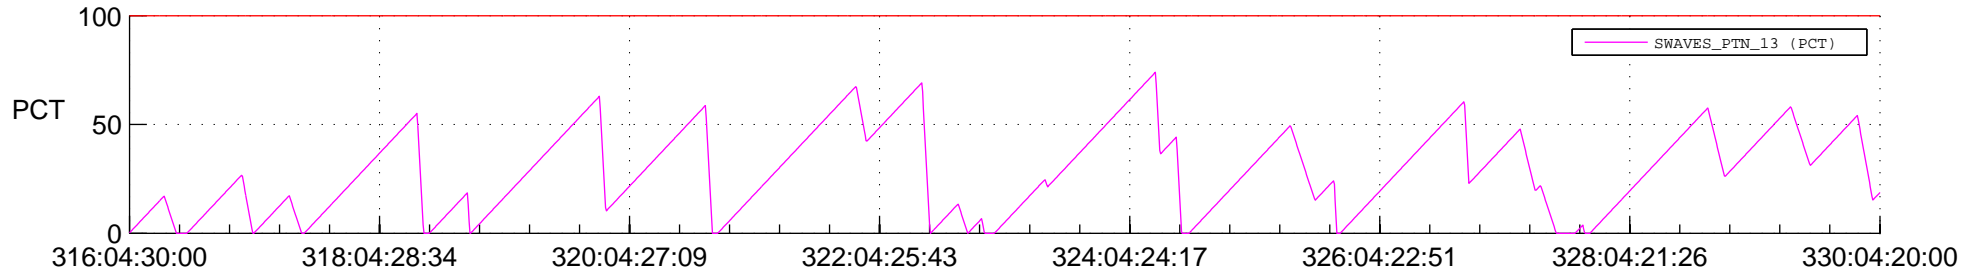

STEREO AHEAD SSR PCT Full Prediction

SWAVES_Percent_Full_Prediction

IMPACT_Percent_Full_Prediction

PLASTIC_Percent_Full_Prediction

Spacecraft_DownLink_Rate

Ground Time (2018:316:04:30:00.000 -2018:330:04:20:00.000)