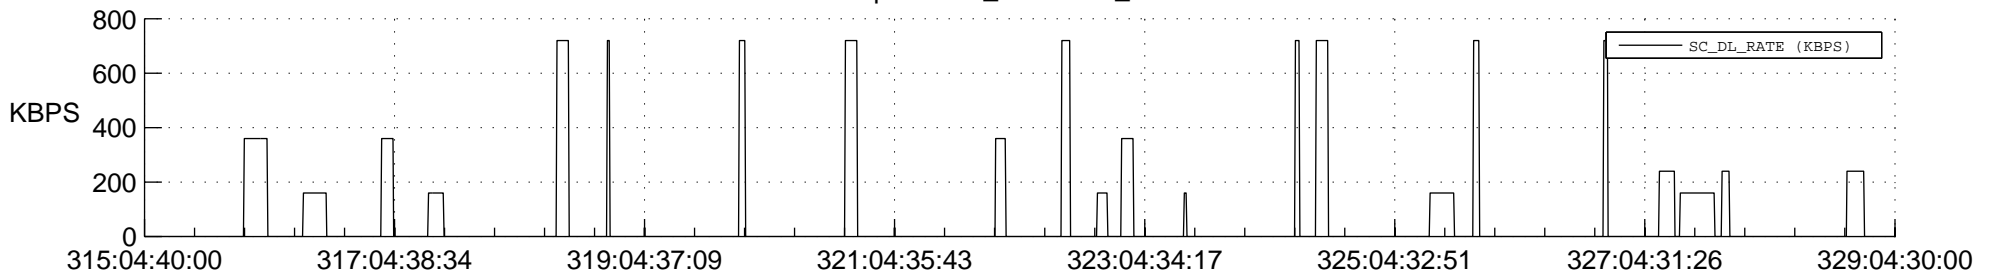

STEREO AHEAD SSR PCT Full Prediction

SWAVES_Percent_Full_Prediction

IMPACT_Percent_Full_Prediction

PLASTIC_Percent_Full_Prediction

Spacecraft_DownLink_Rate

Ground Time (2018:315:04:40:00.000 -2018:329:04:30:00.000)