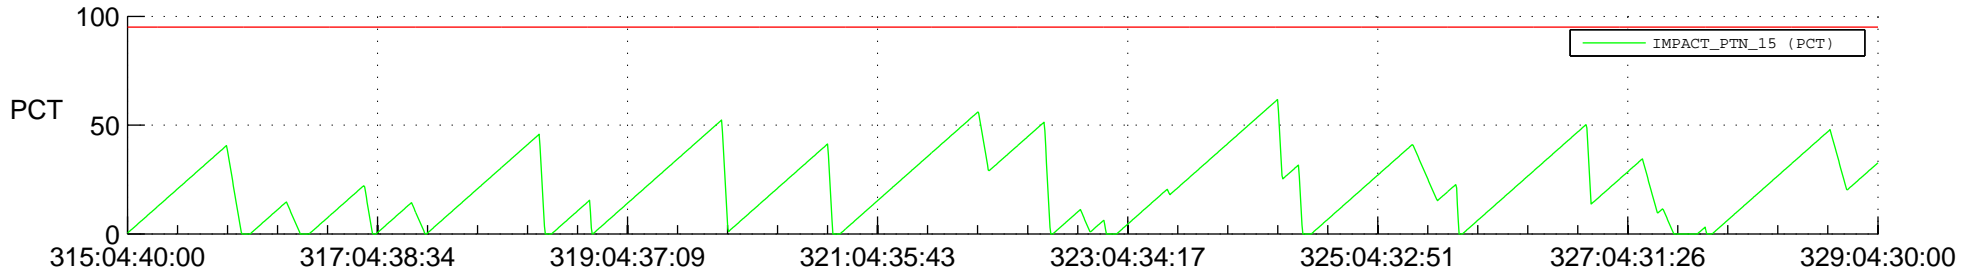

STEREO AHEAD SSR PCT Full Prediction

SWAVES_Percent_Full_Prediction

IMPACT_Percent_Full_Prediction

PLASTIC_Percent_Full_Prediction

Spacecraft_DownLink_Rate

Ground Time (2018:315:04:40:00.000 -2018:329:04:30:00.000)