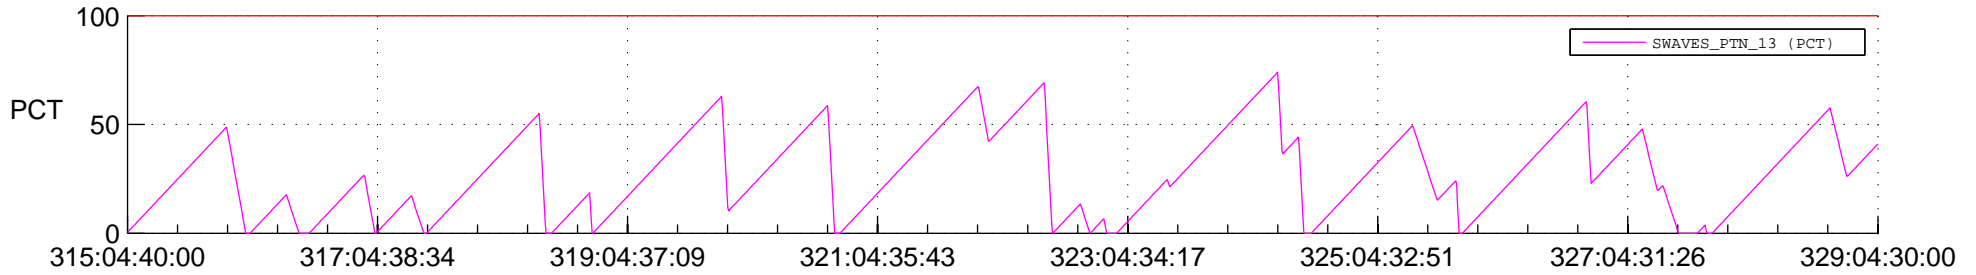

STEREO AHEAD SSR PCT Full Prediction

SWAVES_Percent_Full_Prediction

IMPACT_Percent_Full_Prediction

PLASTIC_Percent_Full_Prediction

Spacecraft_DownLink_Rate

Ground Time (2018:315:04:40:00.000 -2018:329:04:30:00.000)