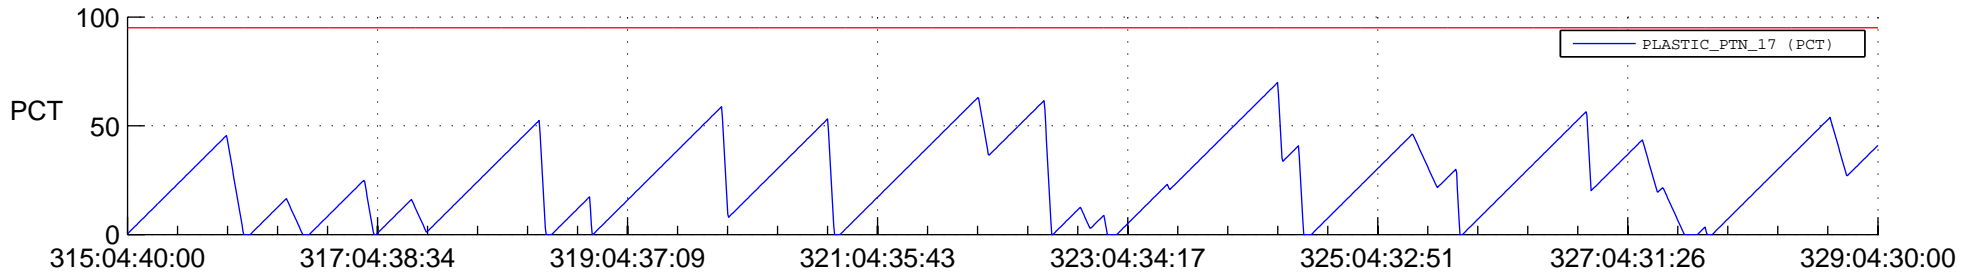

STEREO AHEAD SSR PCT Full Prediction

SWAVES_Percent_Full_Prediction

IMPACT_Percent_Full_Prediction

PLASTIC_Percent_Full_Prediction

Spacecraft_DownLink_Rate

Ground Time (2018:315:04:40:00.000 -2018:329:04:30:00.000)