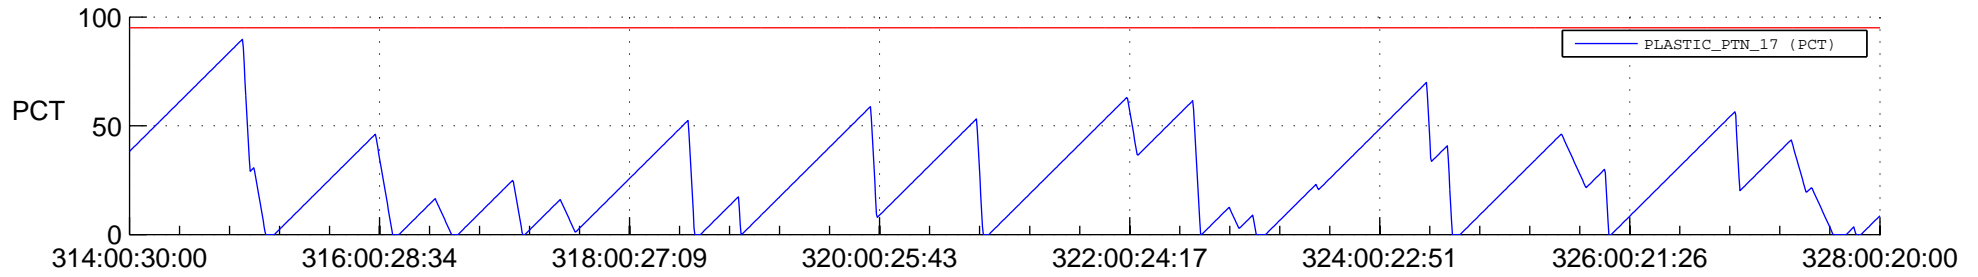

STEREO AHEAD SSR PCT Full Prediction

SWAVES_Percent_Full_Prediction

IMPACT_Percent_Full_Prediction

PLASTIC_Percent_Full_Prediction

Spacecraft_DownLink_Rate