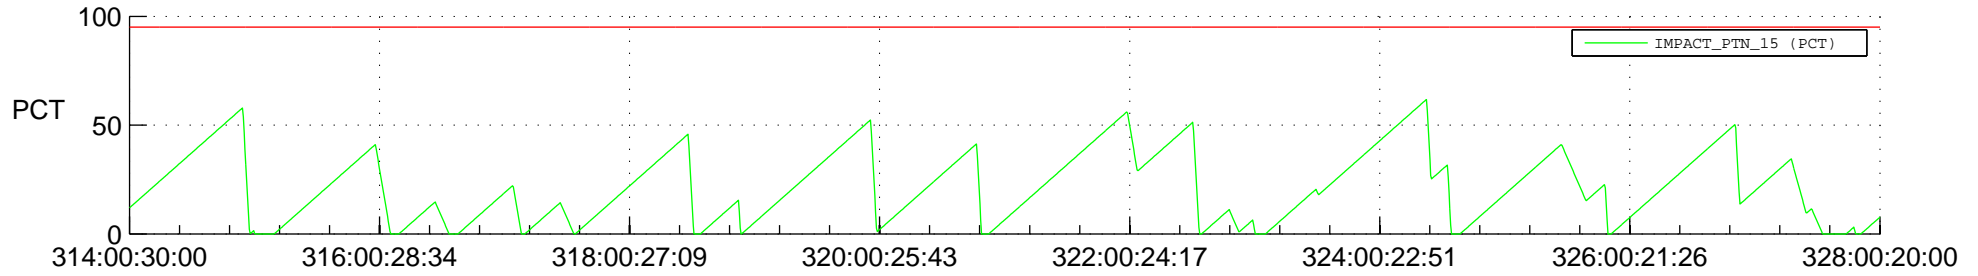

STEREO AHEAD SSR PCT Full Prediction

SWAVES_Percent_Full_Prediction

IMPACT_Percent_Full_Prediction

PLASTIC_Percent_Full_Prediction

Spacecraft_DownLink_Rate