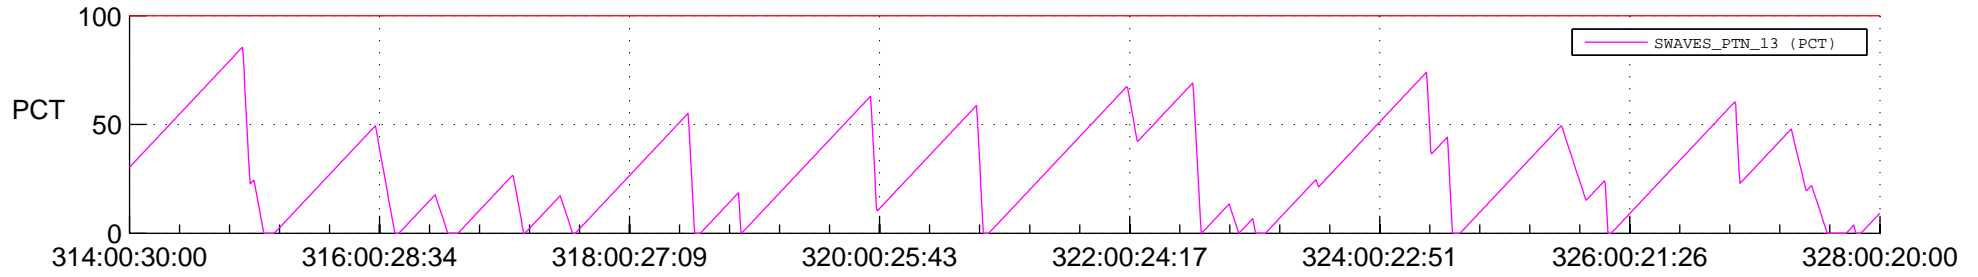

STEREO AHEAD SSR PCT Full Prediction

SWAVES_Percent_Full_Prediction

IMPACT_Percent_Full_Prediction

PLASTIC_Percent_Full_Prediction

Spacecraft_DownLink_Rate