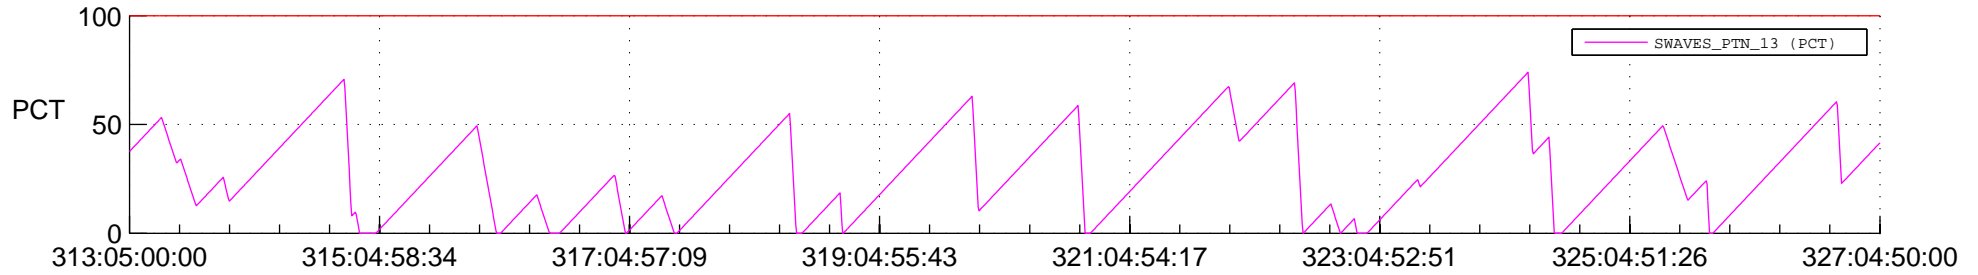

# STEREO AHEAD SSR PCT Full Prediction

## SWAVES\_Percent\_Full\_Prediction

## Spacecraft\_DownLink\_Rate

Ground Time (2018:313:05:00:00.000 -2018:327:04:50:00.000)