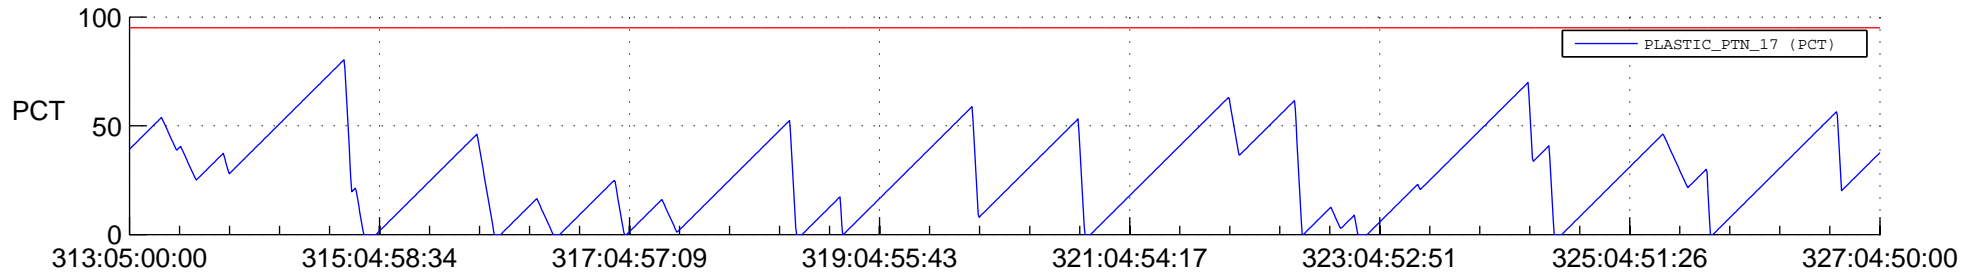

# STEREO AHEAD SSR PCT Full Prediction

## SWAVES\_Percent\_Full\_Prediction

## Spacecraft\_DownLink\_Rate

Ground Time (2018:313:05:00:00.000 -2018:327:04:50:00.000)