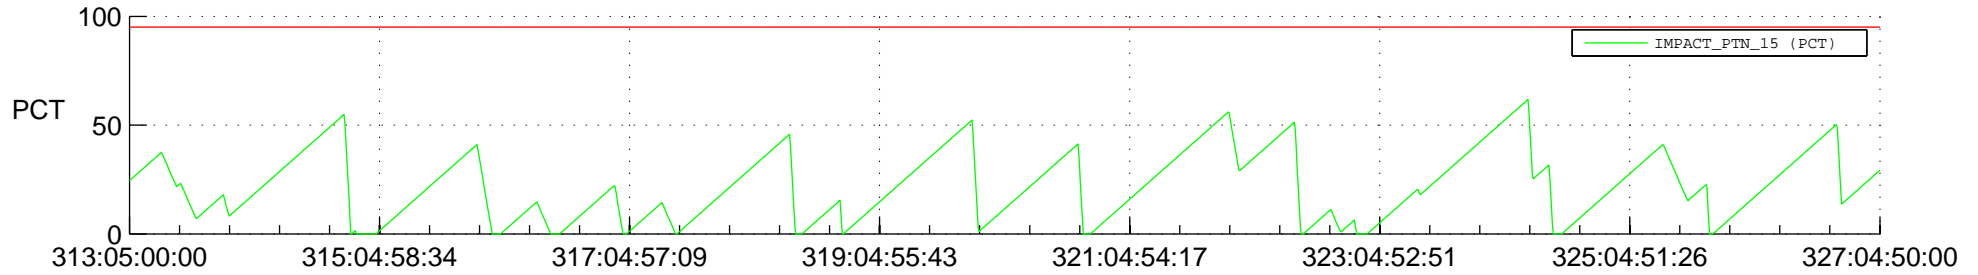

IMPACT_Percent_Full_Prediction