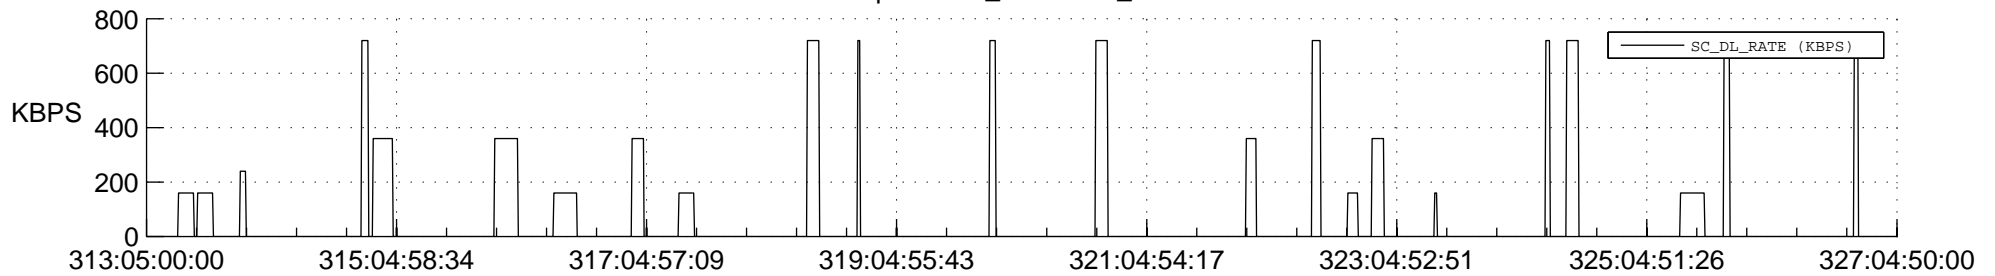

## Spacecraft\_DownLink\_Rate

Ground Time (2018:313:05:00:00.000 -2018:327:04:50:00.000)