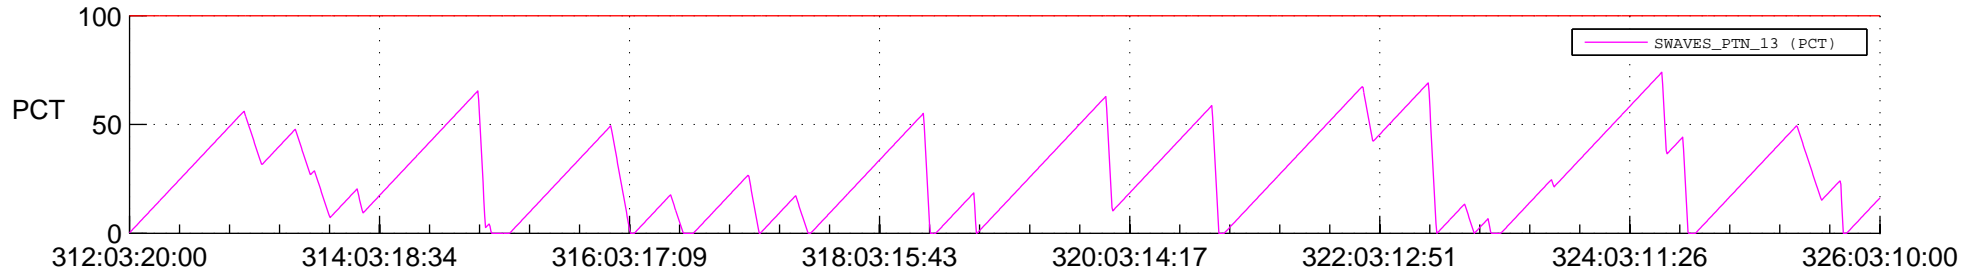

STEREO AHEAD SSR PCT Full Prediction

SWAVES_Percent_Full_Prediction

IMPACT_Percent_Full_Prediction

PLASTIC_Percent_Full_Prediction

Spacecraft_DownLink_Rate