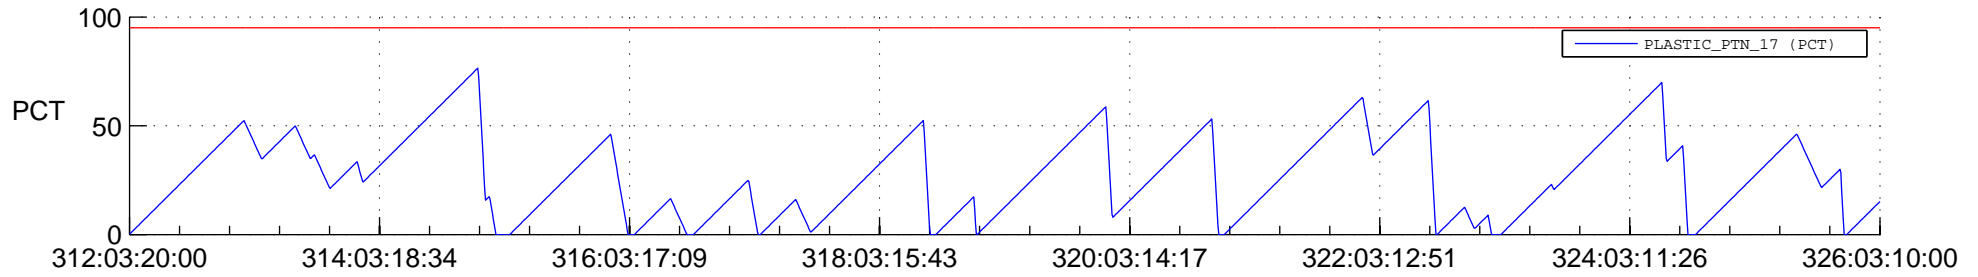

STEREO AHEAD SSR PCT Full Prediction

SWAVES_Percent_Full_Prediction

IMPACT_Percent_Full_Prediction

PLASTIC_Percent_Full_Prediction

Spacecraft_DownLink_Rate