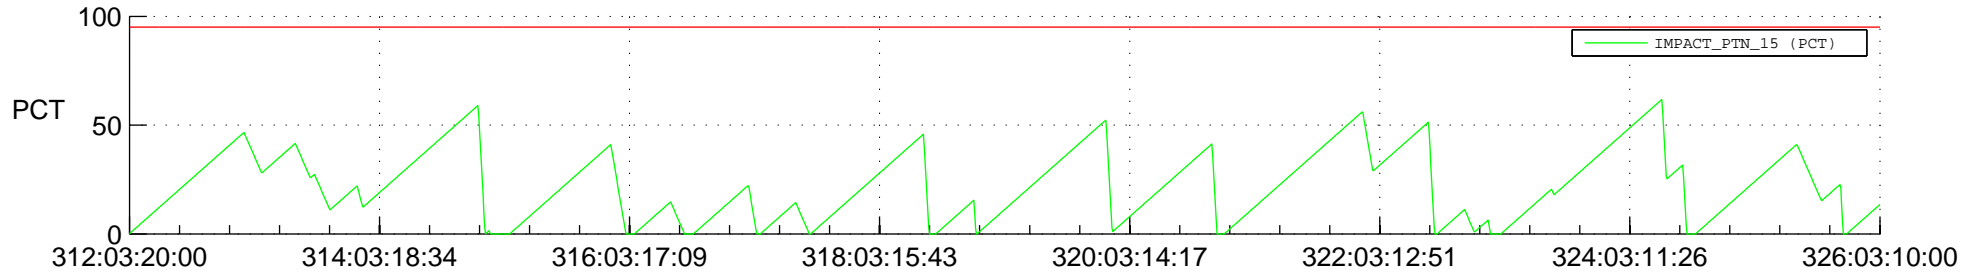

STEREO AHEAD SSR PCT Full Prediction

SWAVES_Percent_Full_Prediction

IMPACT_Percent_Full_Prediction

PLASTIC_Percent_Full_Prediction

Spacecraft_DownLink_Rate