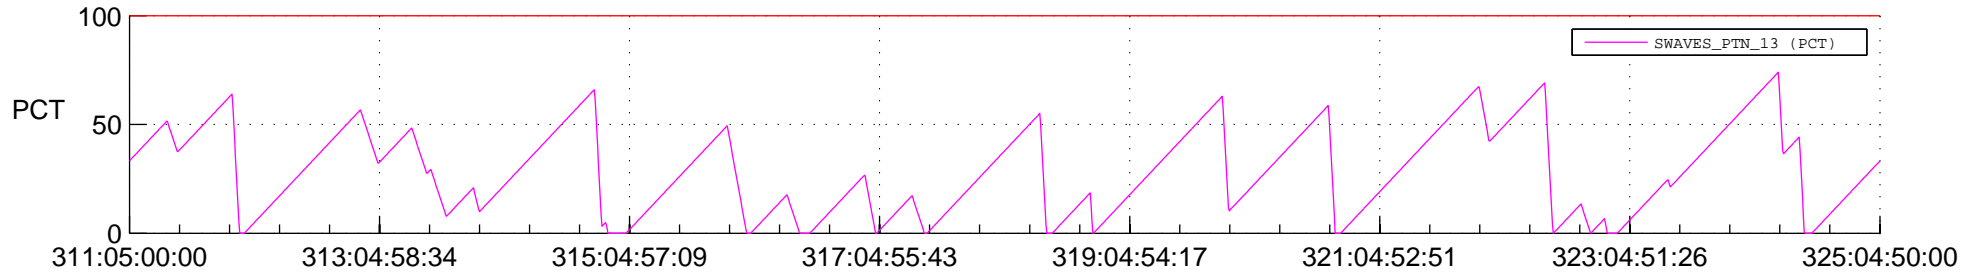

# STEREO AHEAD SSR PCT Full Prediction

## SWAVES\_Percent\_Full\_Prediction

## Spacecraft\_DownLink\_Rate

Ground Time (2018:311:05:00:00.000 -2018:325:04:50:00.000)