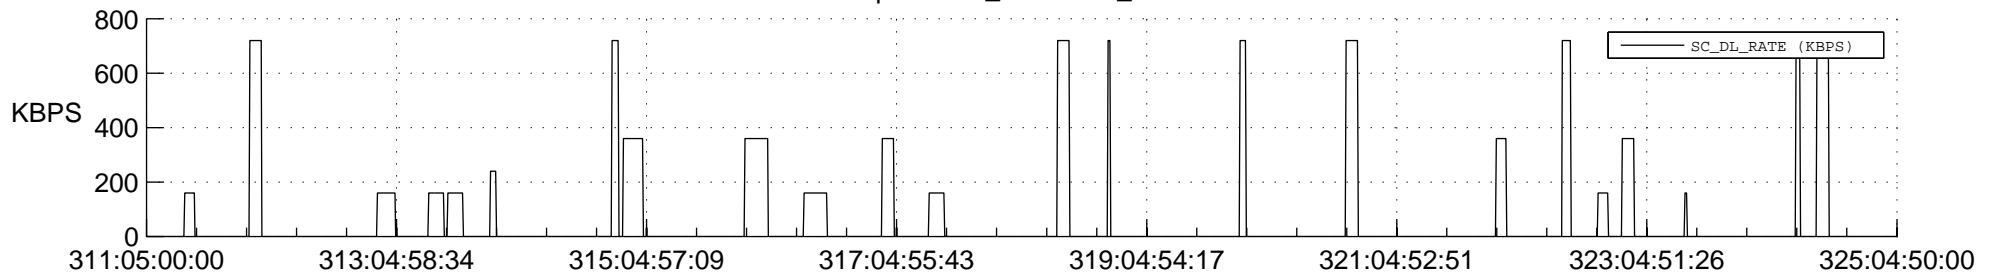

## Spacecraft\_DownLink\_Rate

Ground Time (2018:311:05:00:00.000 -2018:325:04:50:00.000)