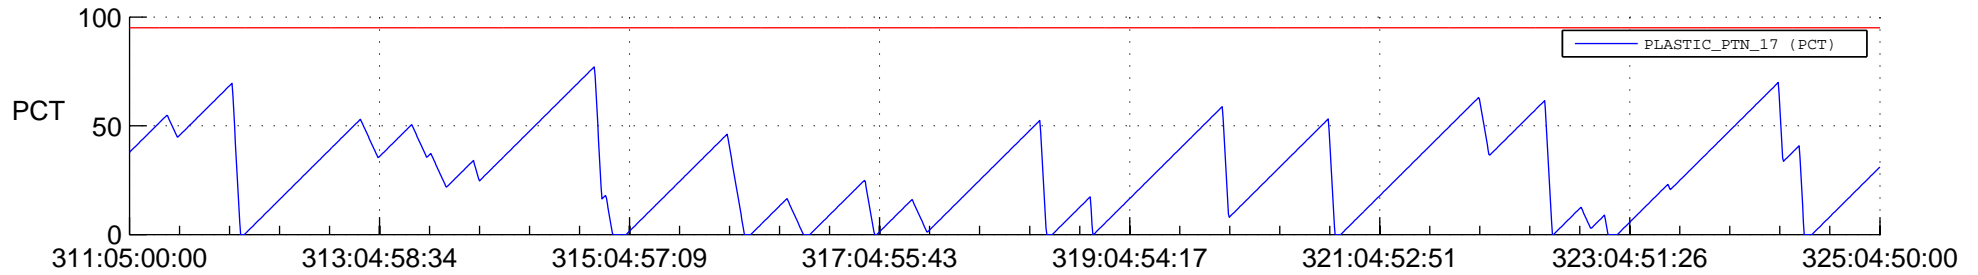

# STEREO AHEAD SSR PCT Full Prediction

## SWAVES\_Percent\_Full\_Prediction

## Spacecraft\_DownLink\_Rate

Ground Time (2018:311:05:00:00.000 -2018:325:04:50:00.000)