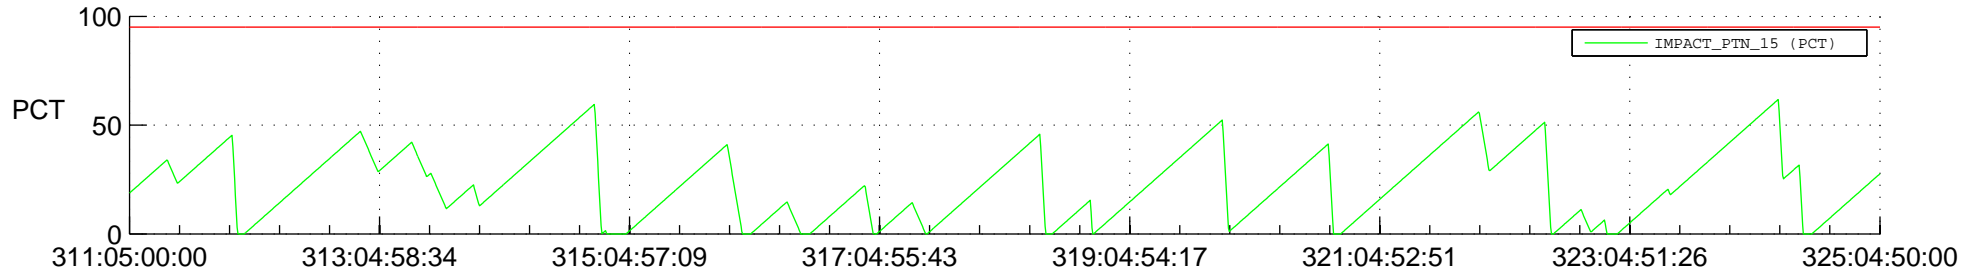

IMPACT_Percent_Full_Prediction