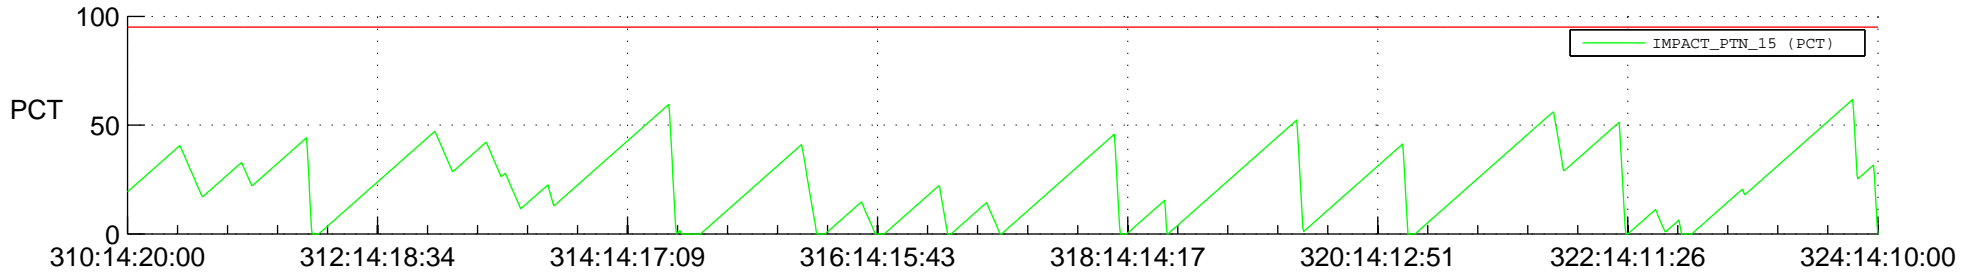

IMPACT_Percent_Full_Prediction