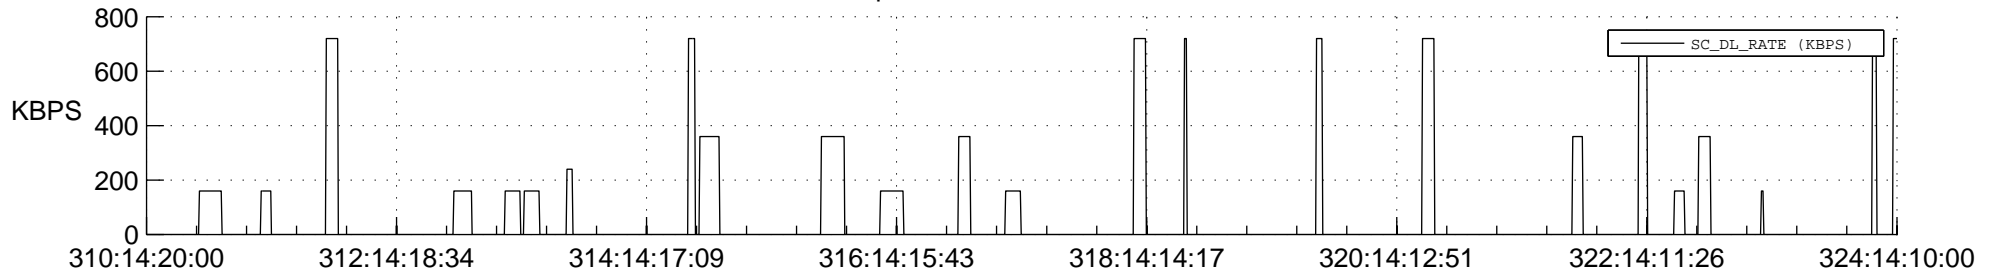

## Spacecraft\_DownLink\_Rate

Ground Time (2018:310:14:20:00.000 -2018:324:14:10:00.000)