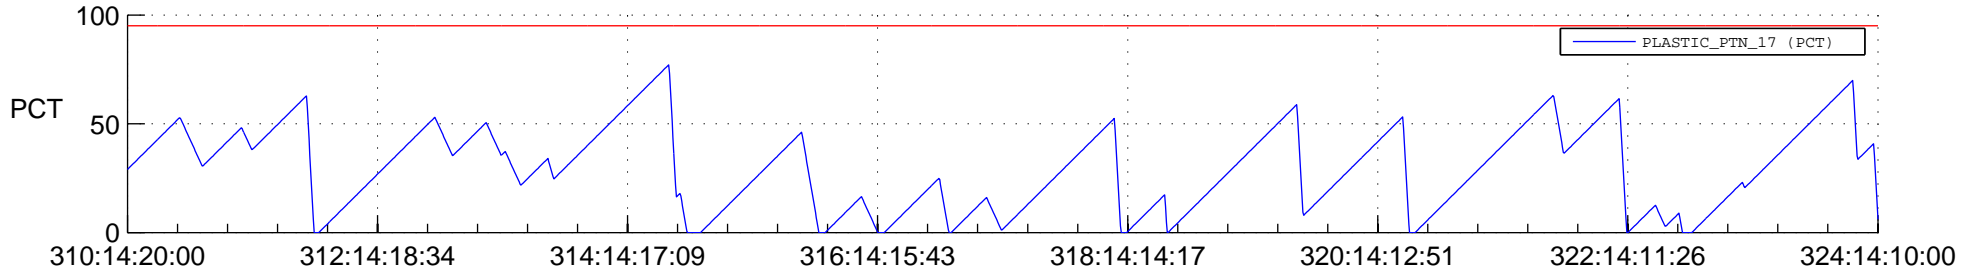

# STEREO AHEAD SSR PCT Full Prediction

## SWAVES\_Percent\_Full\_Prediction

## Spacecraft\_DownLink\_Rate

Ground Time (2018:310:14:20:00.000 -2018:324:14:10:00.000)