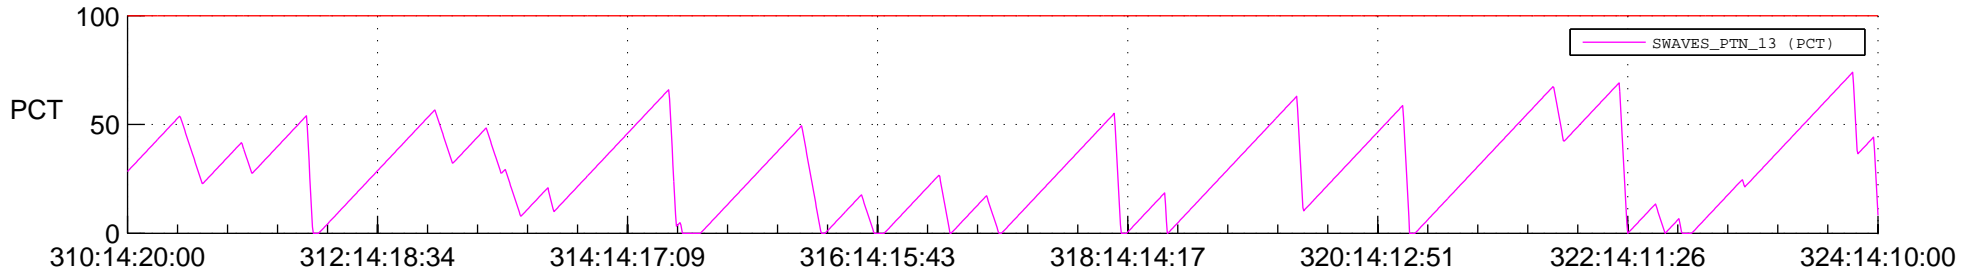

# STEREO AHEAD SSR PCT Full Prediction

## SWAVES\_Percent\_Full\_Prediction

## Spacecraft\_DownLink\_Rate

Ground Time (2018:310:14:20:00.000 -2018:324:14:10:00.000)