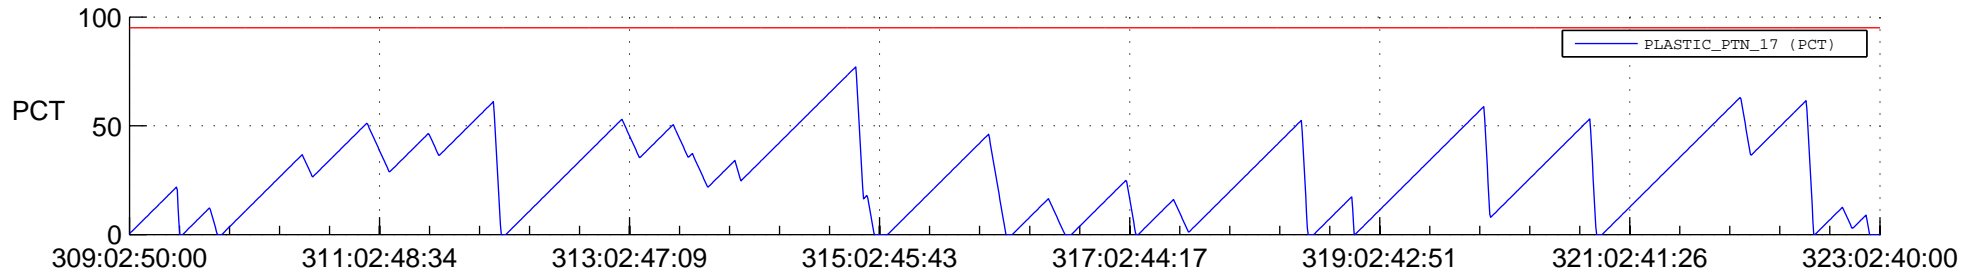

STEREO AHEAD SSR PCT Full Prediction

SWAVES_Percent_Full_Prediction

IMPACT_Percent_Full_Prediction

PLASTIC_Percent_Full_Prediction

Spacecraft_DownLink_Rate

Ground Time (2018:309:02:50:00.000 -2018:323:02:40:00.000)