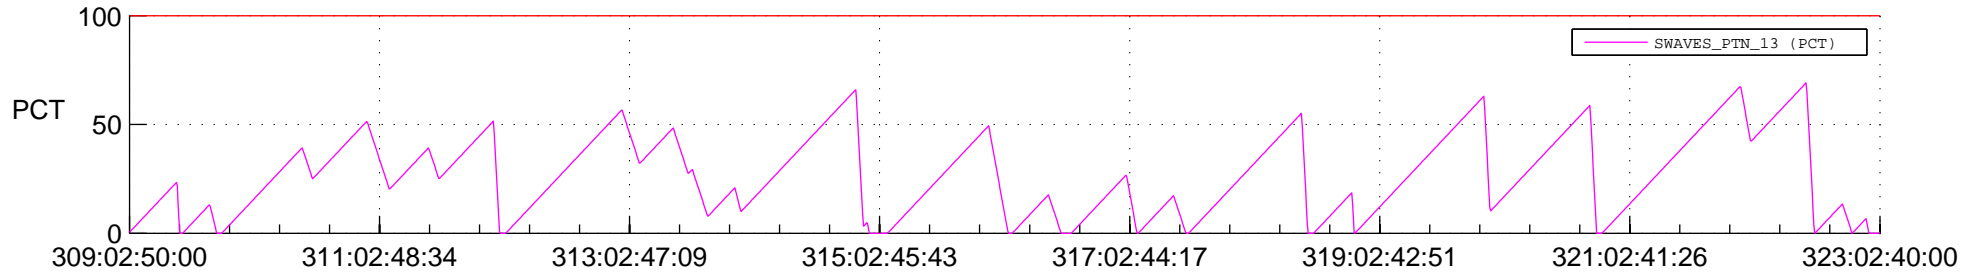

STEREO AHEAD SSR PCT Full Prediction

SWAVES_Percent_Full_Prediction

IMPACT_Percent_Full_Prediction

PLASTIC_Percent_Full_Prediction

Spacecraft_DownLink_Rate

Ground Time (2018:309:02:50:00.000 -2018:323:02:40:00.000)