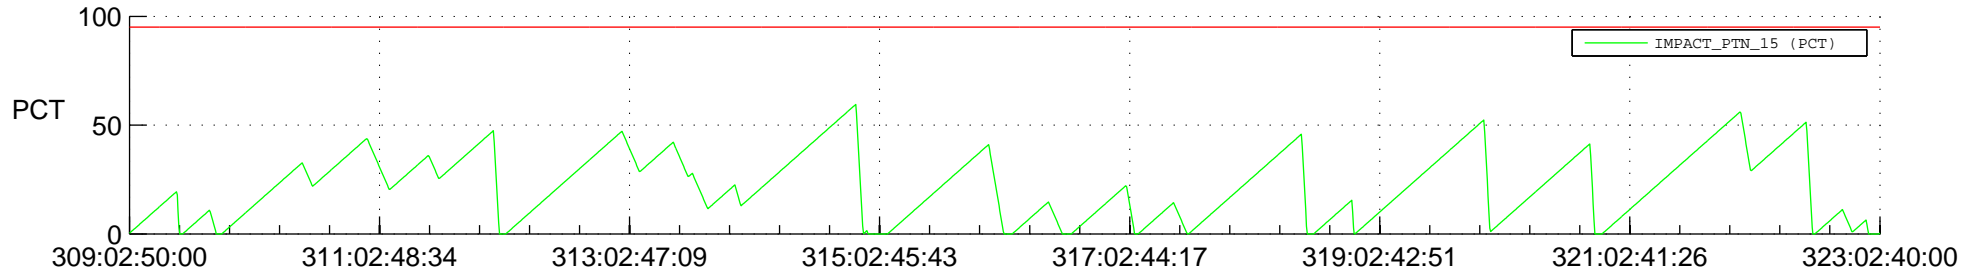

STEREO AHEAD SSR PCT Full Prediction

SWAVES_Percent_Full_Prediction

IMPACT_Percent_Full_Prediction

PLASTIC_Percent_Full_Prediction

Spacecraft_DownLink_Rate

Ground Time (2018:309:02:50:00.000 -2018:323:02:40:00.000)