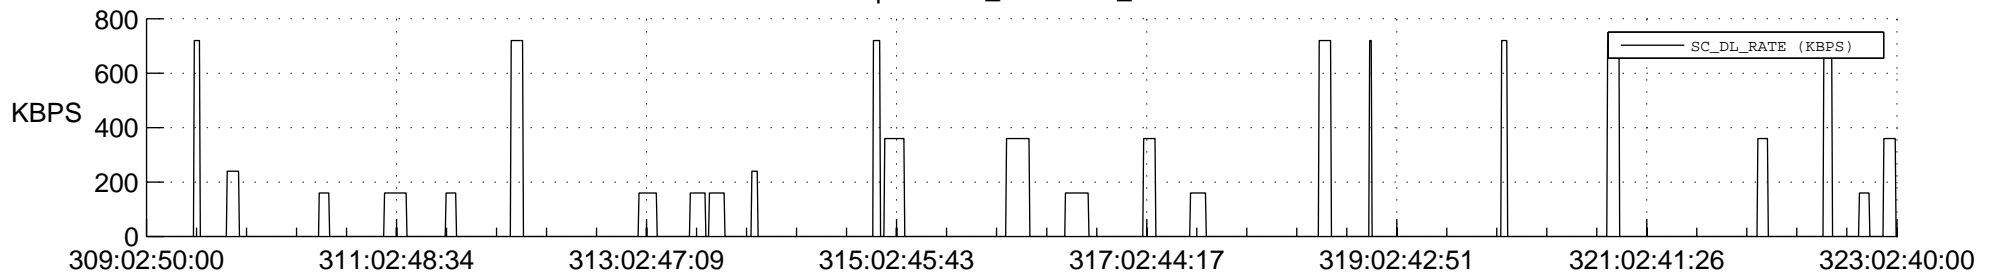

STEREO AHEAD SSR PCT Full Prediction

SWAVES_Percent_Full_Prediction

IMPACT_Percent_Full_Prediction

PLASTIC_Percent_Full_Prediction

Spacecraft_DownLink_Rate

Ground Time (2018:309:02:50:00.000 -2018:323:02:40:00.000)