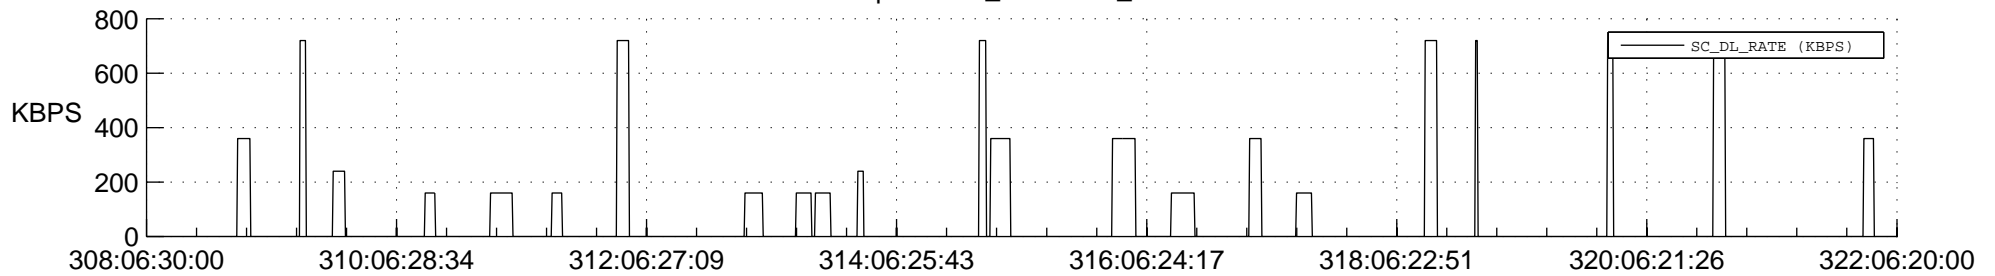

STEREO AHEAD SSR PCT Full Prediction

SWAVES_Percent_Full_Prediction

IMPACT_Percent_Full_Prediction

PLASTIC_Percent_Full_Prediction

Spacecraft_DownLink_Rate

Ground Time (2018:308:06:30:00.000 -2018:322:06:20:00.000)