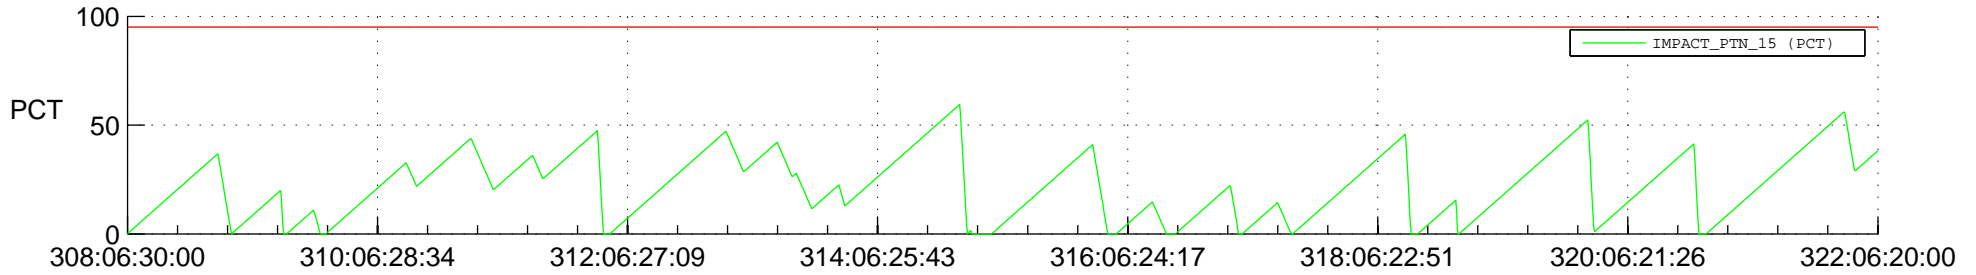

STEREO AHEAD SSR PCT Full Prediction

SWAVES_Percent_Full_Prediction

IMPACT_Percent_Full_Prediction

PLASTIC_Percent_Full_Prediction

Spacecraft_DownLink_Rate

Ground Time (2018:308:06:30:00.000 -2018:322:06:20:00.000)