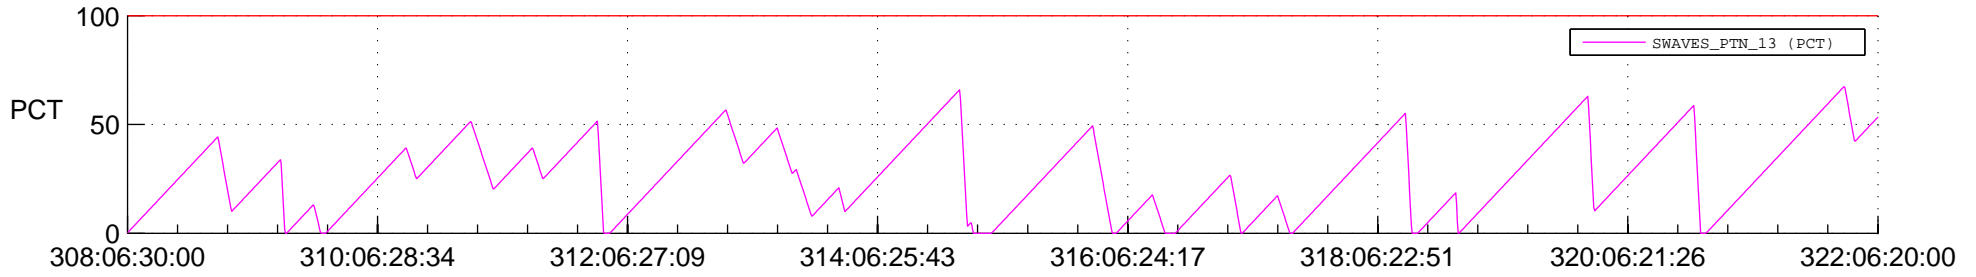

STEREO AHEAD SSR PCT Full Prediction

SWAVES_Percent_Full_Prediction

IMPACT_Percent_Full_Prediction

PLASTIC_Percent_Full_Prediction

Spacecraft_DownLink_Rate

Ground Time (2018:308:06:30:00.000 -2018:322:06:20:00.000)