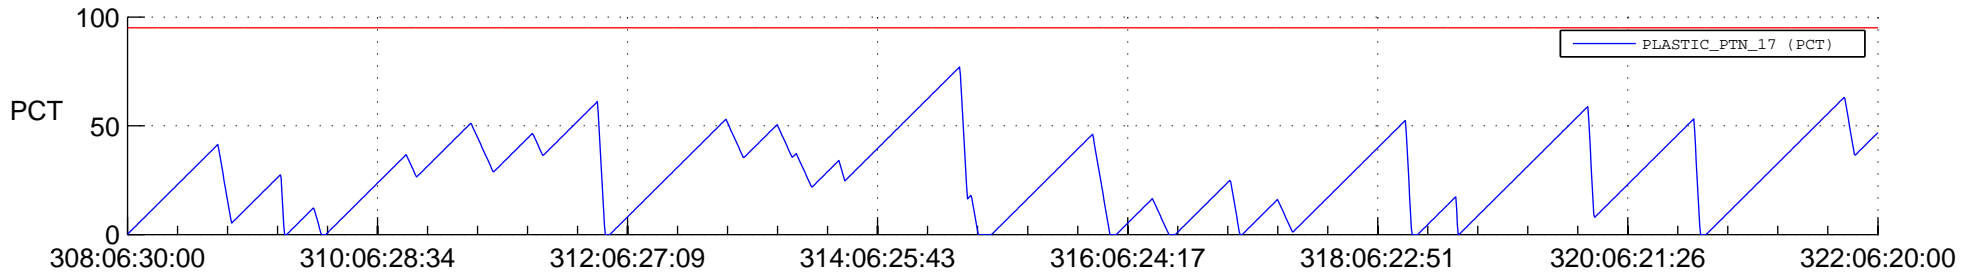

STEREO AHEAD SSR PCT Full Prediction

SWAVES_Percent_Full_Prediction

IMPACT_Percent_Full_Prediction

PLASTIC_Percent_Full_Prediction

Spacecraft_DownLink_Rate

Ground Time (2018:308:06:30:00.000 -2018:322:06:20:00.000)