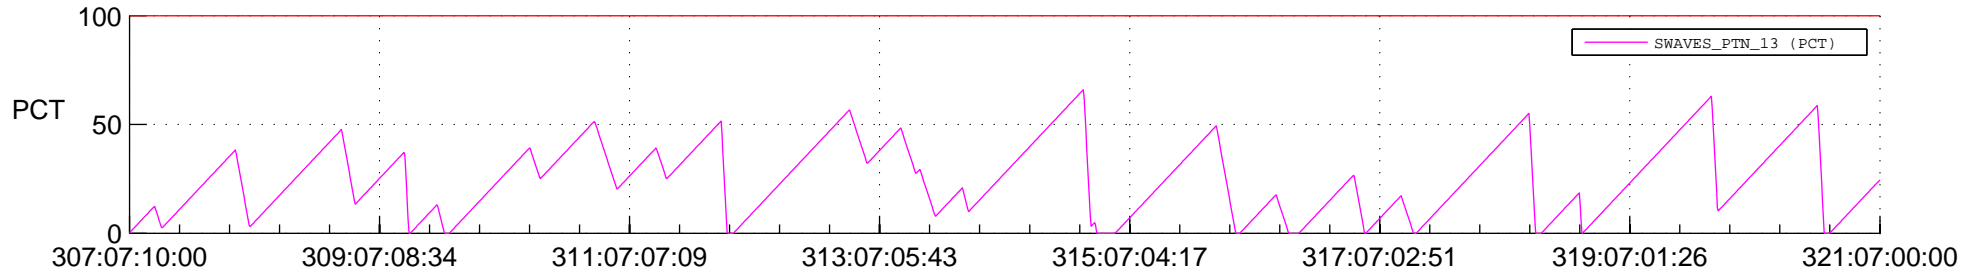

STEREO AHEAD SSR PCT Full Prediction

SWAVES_Percent_Full_Prediction

IMPACT_Percent_Full_Prediction

PLASTIC_Percent_Full_Prediction

Spacecraft_DownLink_Rate

Ground Time (2018:307:07:10:00.000 -2018:321:07:00:00.000)