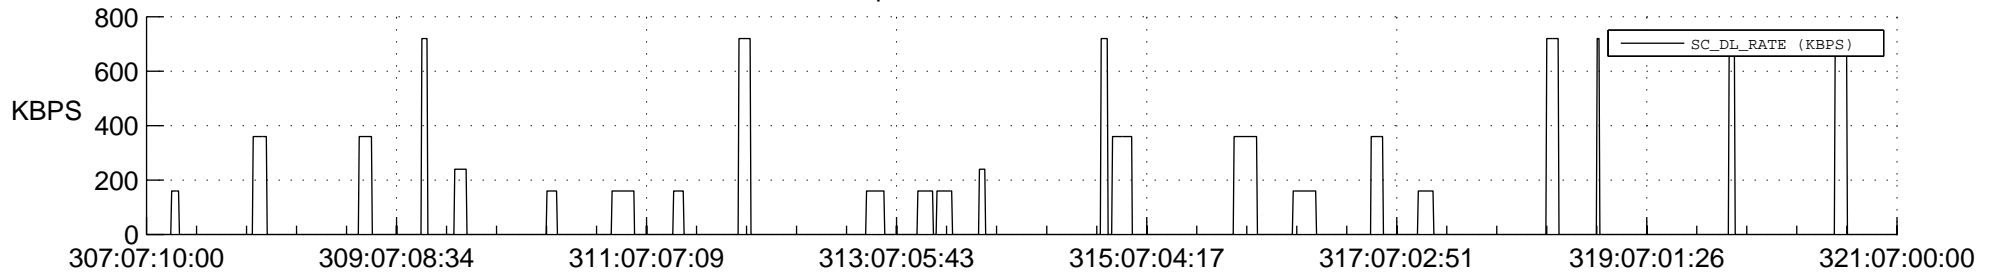

STEREO AHEAD SSR PCT Full Prediction

SWAVES_Percent_Full_Prediction

IMPACT_Percent_Full_Prediction

PLASTIC_Percent_Full_Prediction

Spacecraft_DownLink_Rate

Ground Time (2018:307:07:10:00.000 -2018:321:07:00:00.000)