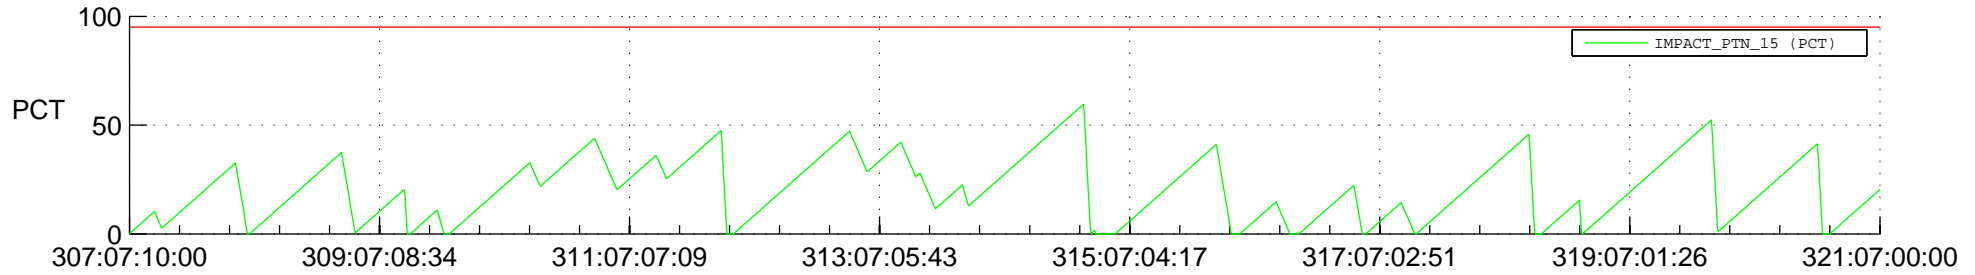

STEREO AHEAD SSR PCT Full Prediction

SWAVES_Percent_Full_Prediction

IMPACT_Percent_Full_Prediction

PLASTIC_Percent_Full_Prediction

Spacecraft_DownLink_Rate

Ground Time (2018:307:07:10:00.000 -2018:321:07:00:00.000)