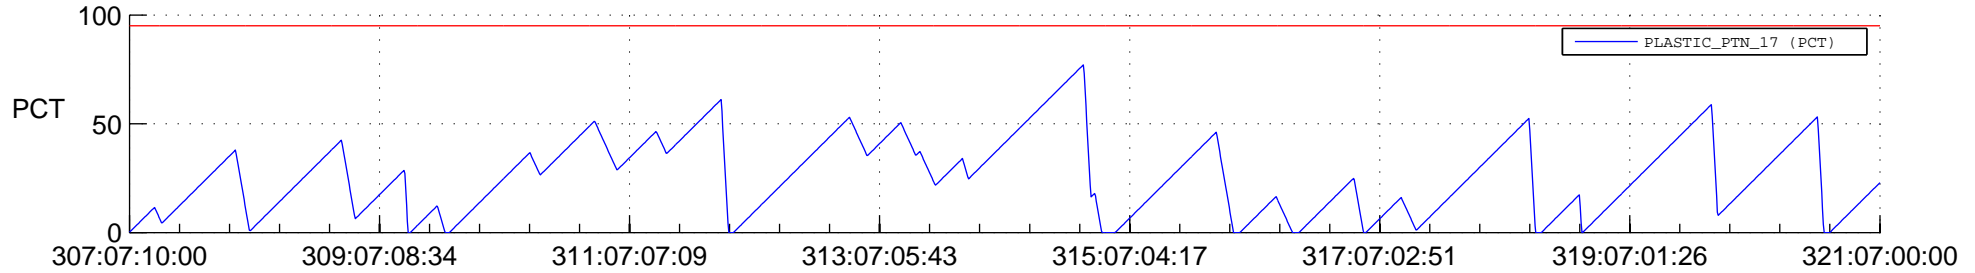

STEREO AHEAD SSR PCT Full Prediction

SWAVES_Percent_Full_Prediction

IMPACT_Percent_Full_Prediction

PLASTIC_Percent_Full_Prediction

Spacecraft_DownLink_Rate

Ground Time (2018:307:07:10:00.000 -2018:321:07:00:00.000)