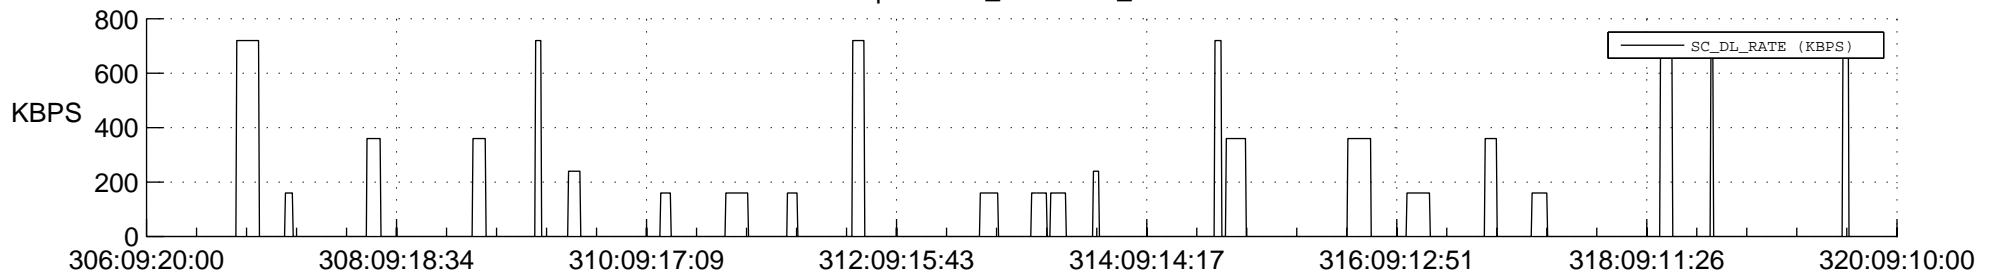

## Spacecraft\_DownLink\_Rate

Ground Time (2018:306:09:20:00.000 -2018:320:09:10:00.000)