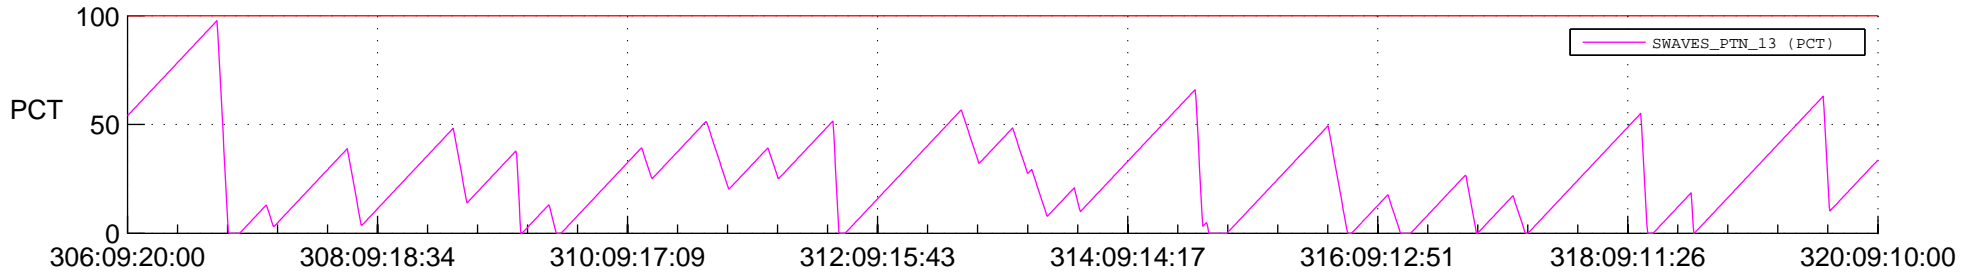

## SWAVES\_Percent\_Full\_Prediction

## Spacecraft\_DownLink\_Rate

Ground Time (2018:306:09:20:00.000 -2018:320:09:10:00.000)