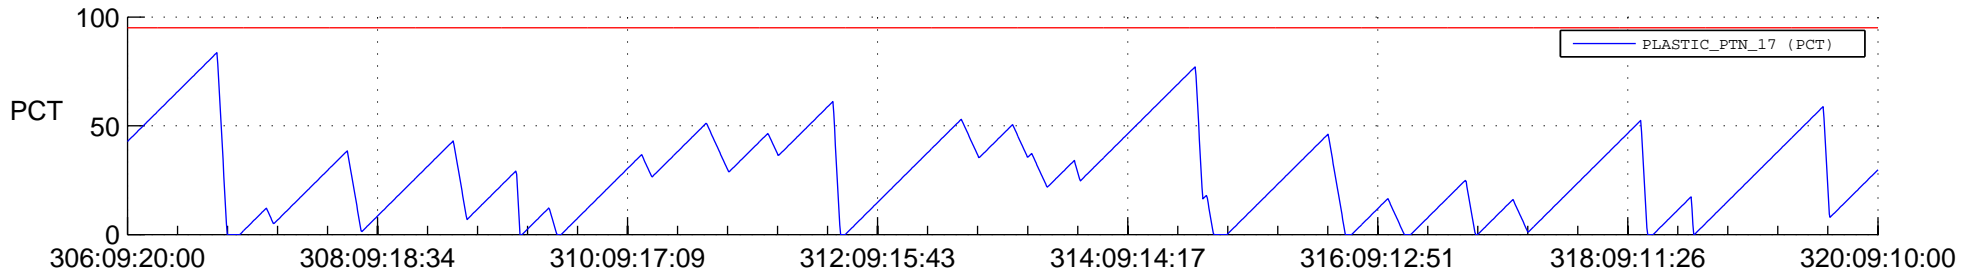

# STEREO AHEAD SSR PCT Full Prediction

## SWAVES\_Percent\_Full\_Prediction

## Spacecraft\_DownLink\_Rate

Ground Time (2018:306:09:20:00.000 -2018:320:09:10:00.000)