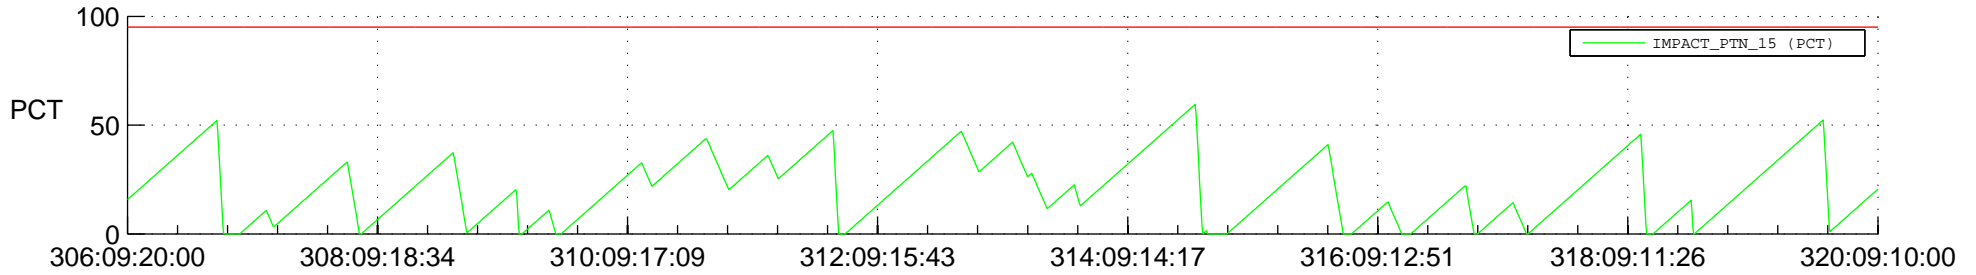

IMPACT_Percent_Full_Prediction