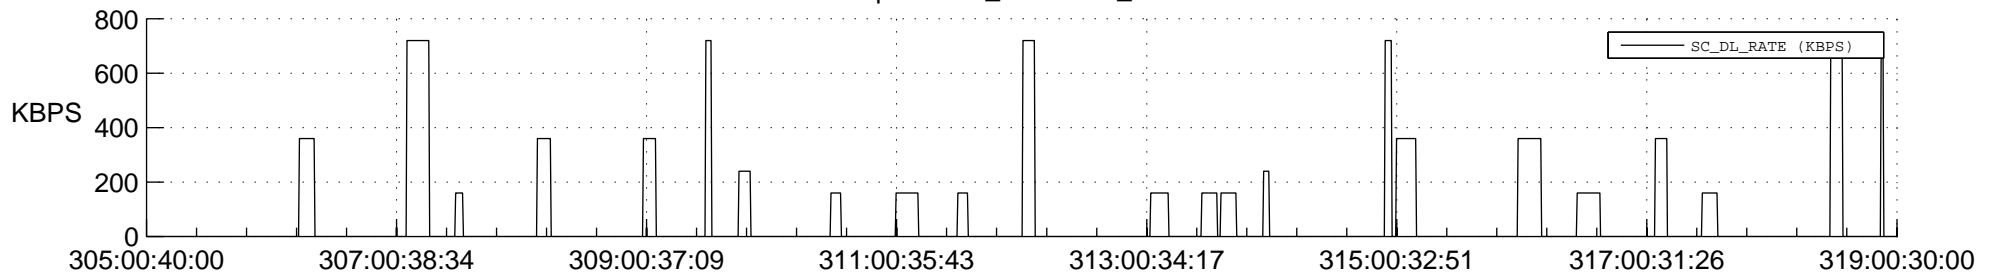

## Spacecraft\_DownLink\_Rate

Ground Time (2018:305:00:40:00.000 -2018:319:00:30:00.000)