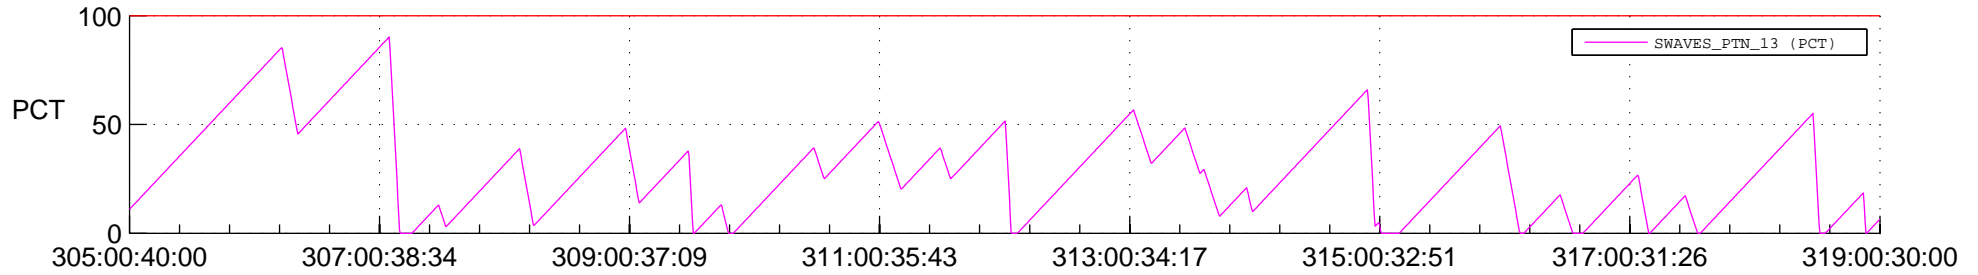

## SWAVES\_Percent\_Full\_Prediction

## Spacecraft\_DownLink\_Rate

Ground Time (2018:305:00:40:00.000 -2018:319:00:30:00.000)