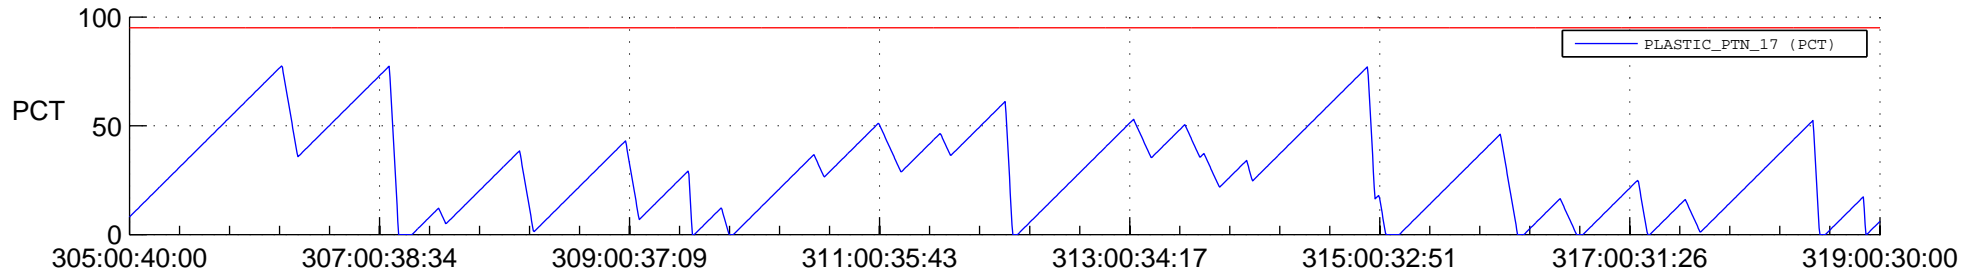

## SWAVES\_Percent\_Full\_Prediction

## Spacecraft\_DownLink\_Rate

Ground Time (2018:305:00:40:00.000 -2018:319:00:30:00.000)