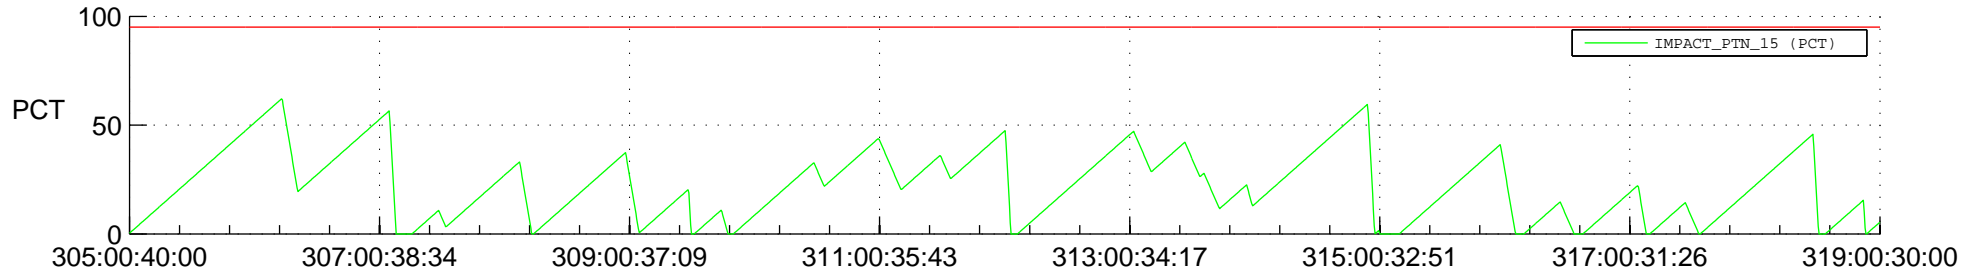

IMPACT_Percent_Full_Prediction