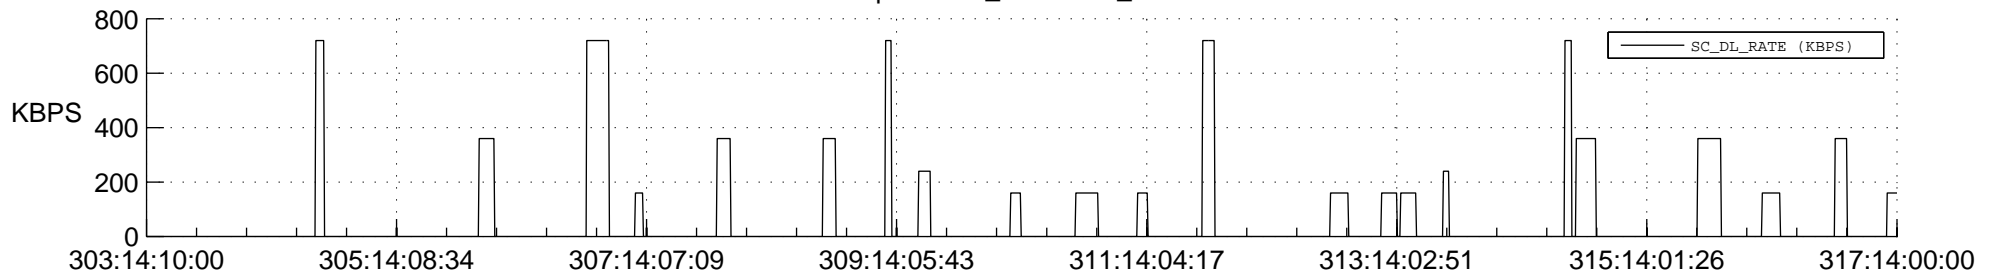

## Spacecraft\_DownLink\_Rate

Ground Time (2018:303:14:10:00.000 -2018:317:14:00:00.000)