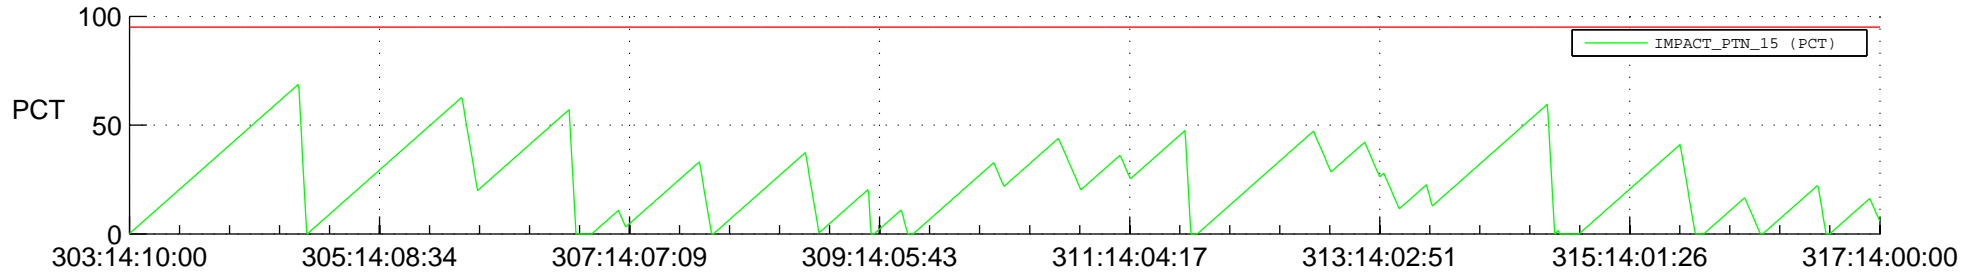

IMPACT_Percent_Full_Prediction