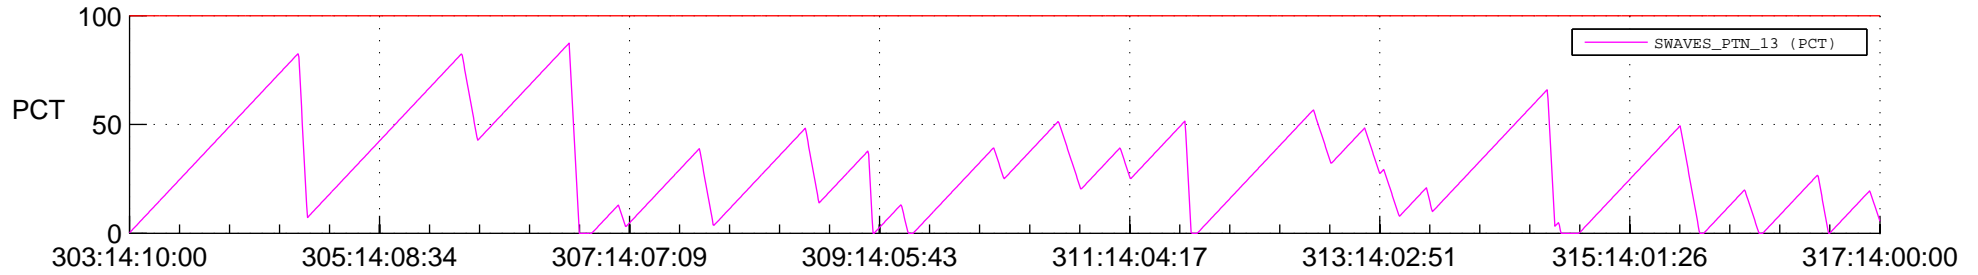

## SWAVES\_Percent\_Full\_Prediction

## Spacecraft\_DownLink\_Rate

Ground Time (2018:303:14:10:00.000 -2018:317:14:00:00.000)