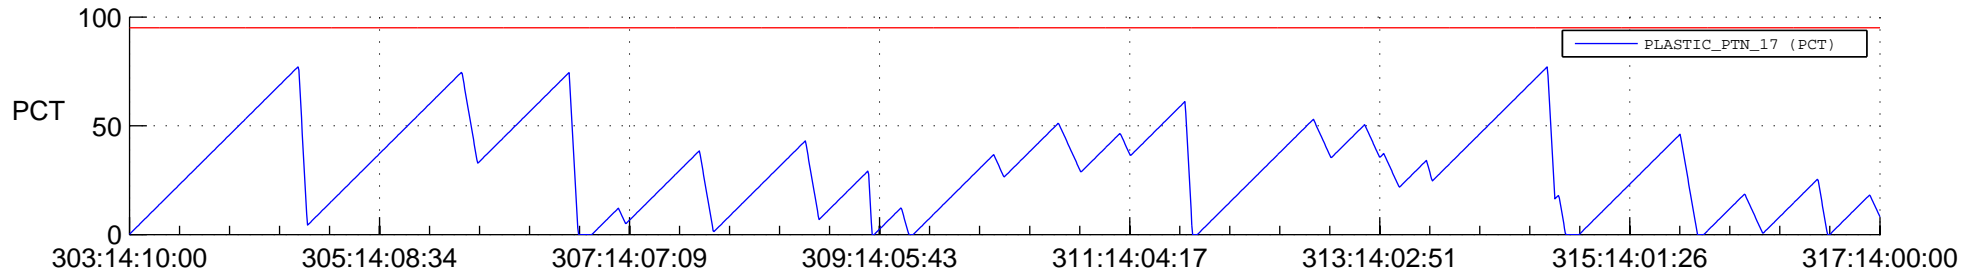

## SWAVES\_Percent\_Full\_Prediction

## Spacecraft\_DownLink\_Rate

Ground Time (2018:303:14:10:00.000 -2018:317:14:00:00.000)