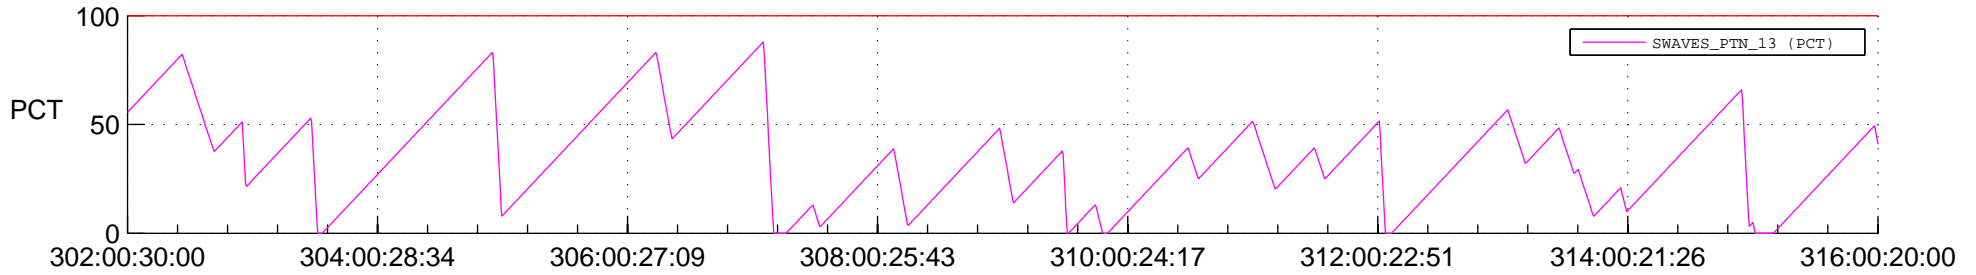

STEREO AHEAD SSR PCT Full Prediction

SWAVES_Percent_Full_Prediction

IMPACT_Percent_Full_Prediction

PLASTIC_Percent_Full_Prediction

Spacecraft_DownLink_Rate

Ground Time (2018:302:00:30:00.000 -2018:316:00:20:00.000)