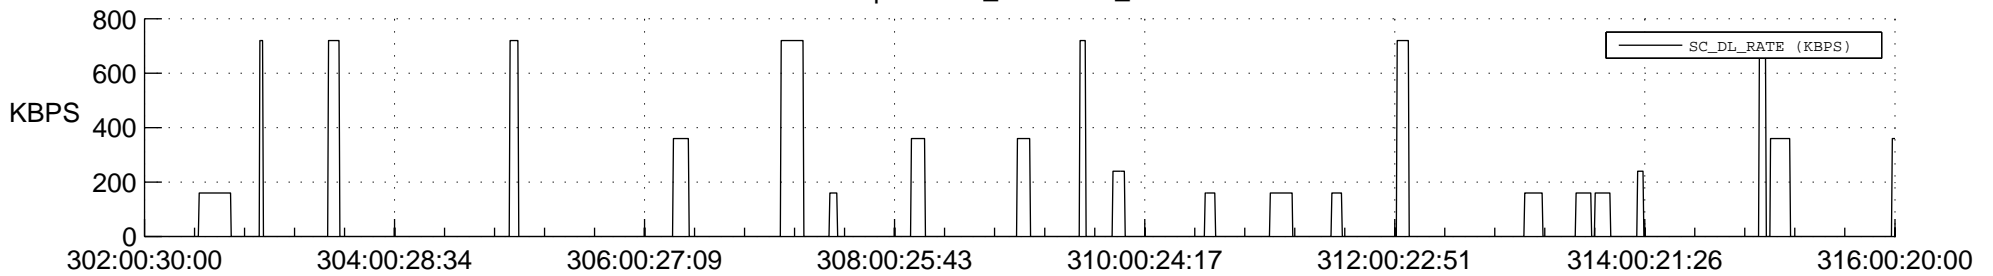

STEREO AHEAD SSR PCT Full Prediction

SWAVES_Percent_Full_Prediction

IMPACT_Percent_Full_Prediction

PLASTIC_Percent_Full_Prediction

Spacecraft_DownLink_Rate

Ground Time (2018:302:00:30:00.000 -2018:316:00:20:00.000)