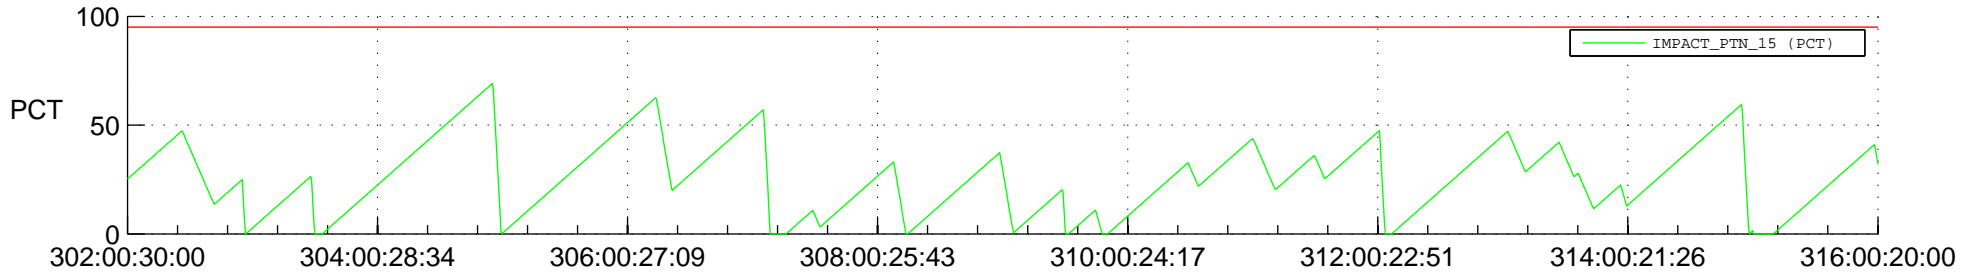

STEREO AHEAD SSR PCT Full Prediction

SWAVES_Percent_Full_Prediction

IMPACT_Percent_Full_Prediction

PLASTIC_Percent_Full_Prediction

Spacecraft_DownLink_Rate

Ground Time (2018:302:00:30:00.000 -2018:316:00:20:00.000)