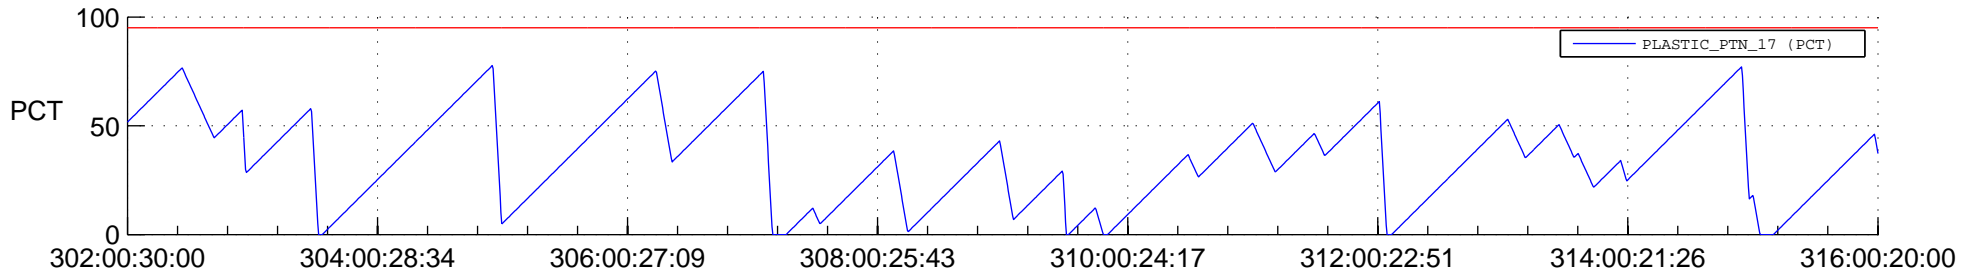

STEREO AHEAD SSR PCT Full Prediction

SWAVES_Percent_Full_Prediction

IMPACT_Percent_Full_Prediction

PLASTIC_Percent_Full_Prediction

Spacecraft_DownLink_Rate

Ground Time (2018:302:00:30:00.000 -2018:316:00:20:00.000)