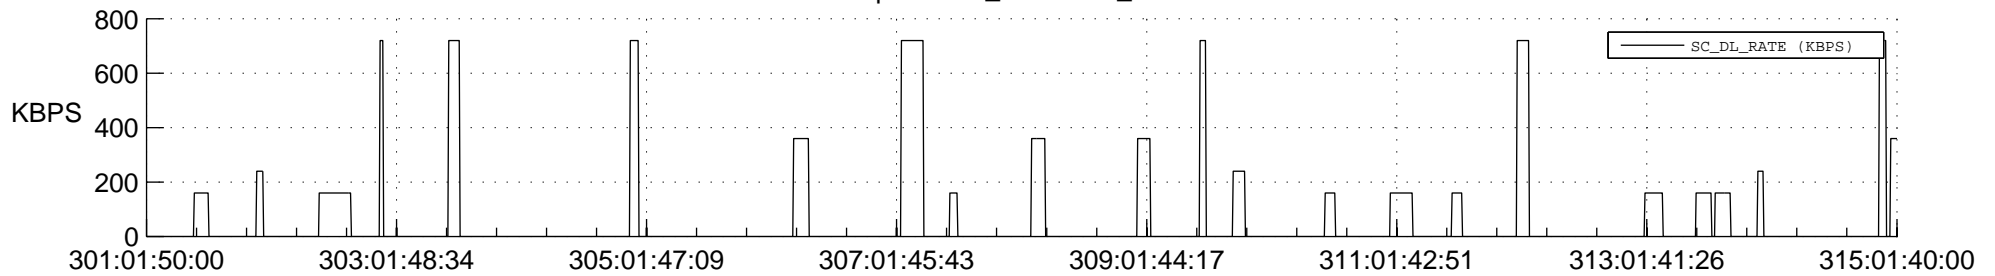

## Spacecraft\_DownLink\_Rate

Ground Time (2018:301:01:50:00.000 -2018:315:01:40:00.000)