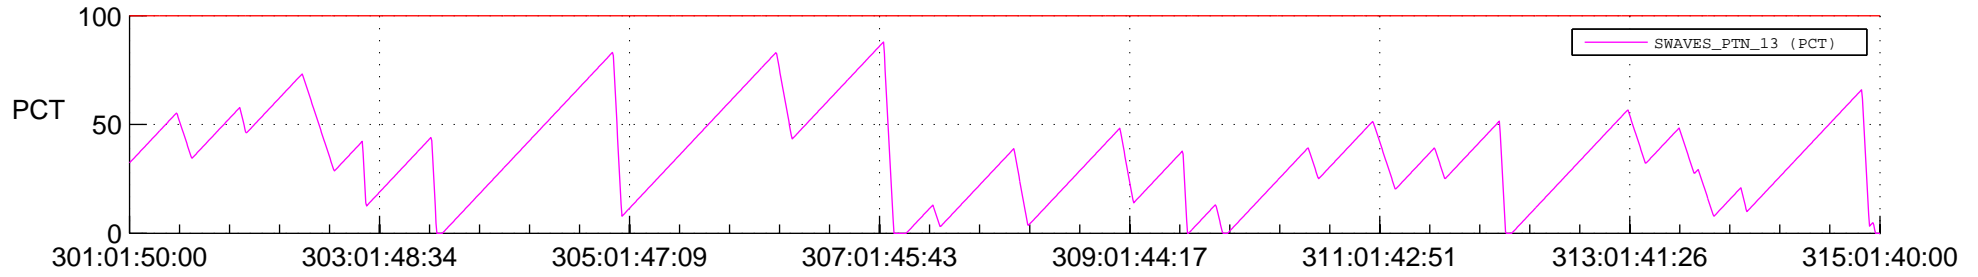

## SWAVES\_Percent\_Full\_Prediction

## Spacecraft\_DownLink\_Rate

Ground Time (2018:301:01:50:00.000 -2018:315:01:40:00.000)