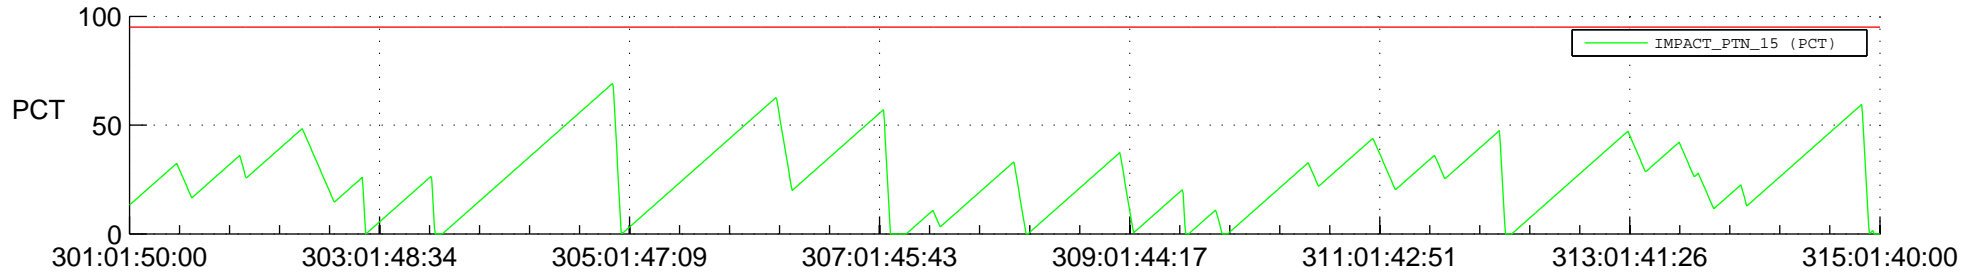

IMPACT_Percent_Full_Prediction