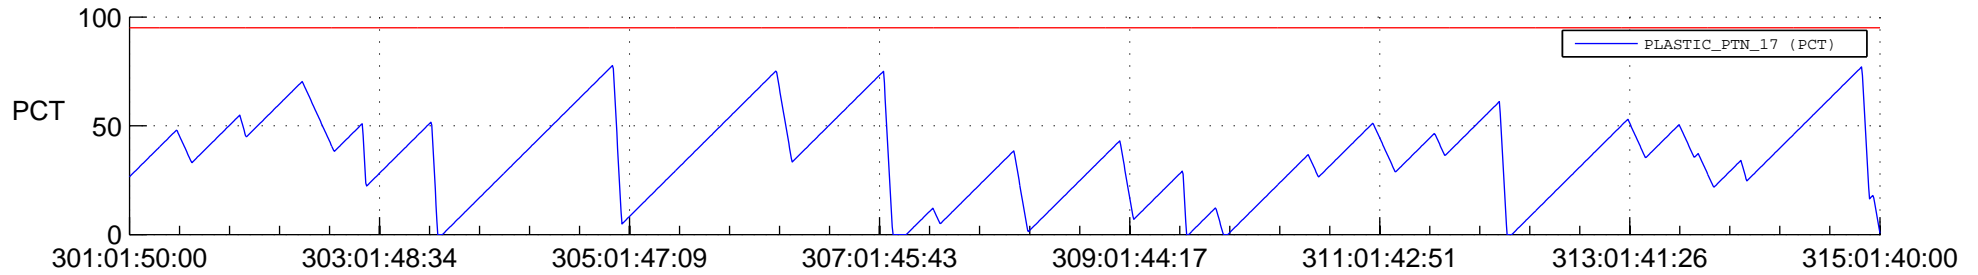

# STEREO AHEAD SSR PCT Full Prediction

## SWAVES\_Percent\_Full\_Prediction

## Spacecraft\_DownLink\_Rate

Ground Time (2018:301:01:50:00.000 -2018:315:01:40:00.000)