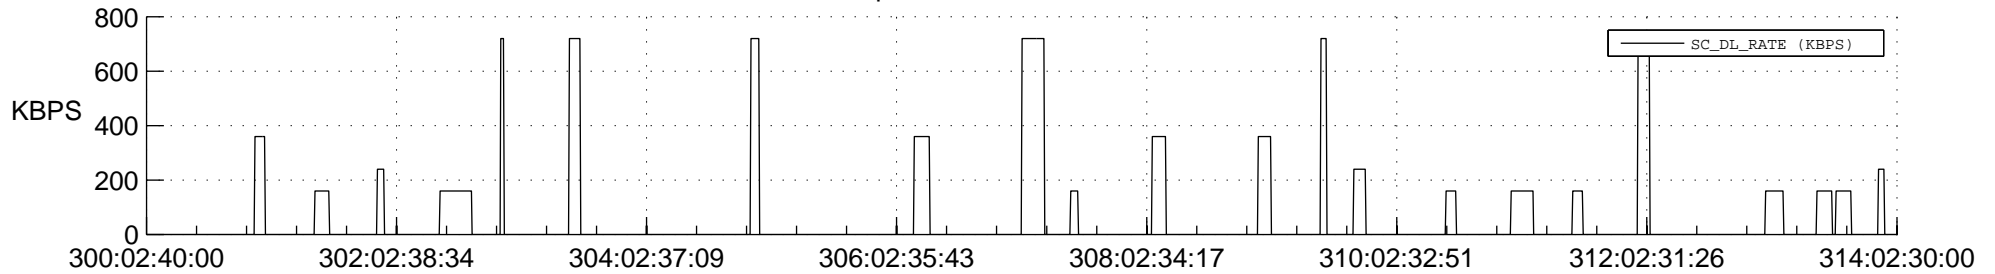

STEREO AHEAD SSR PCT Full Prediction

SWAVES_Percent_Full_Prediction

IMPACT_Percent_Full_Prediction

PLASTIC_Percent_Full_Prediction

Spacecraft_DownLink_Rate

Ground Time (2018:300:02:40:00.000 -2018:314:02:30:00.000)