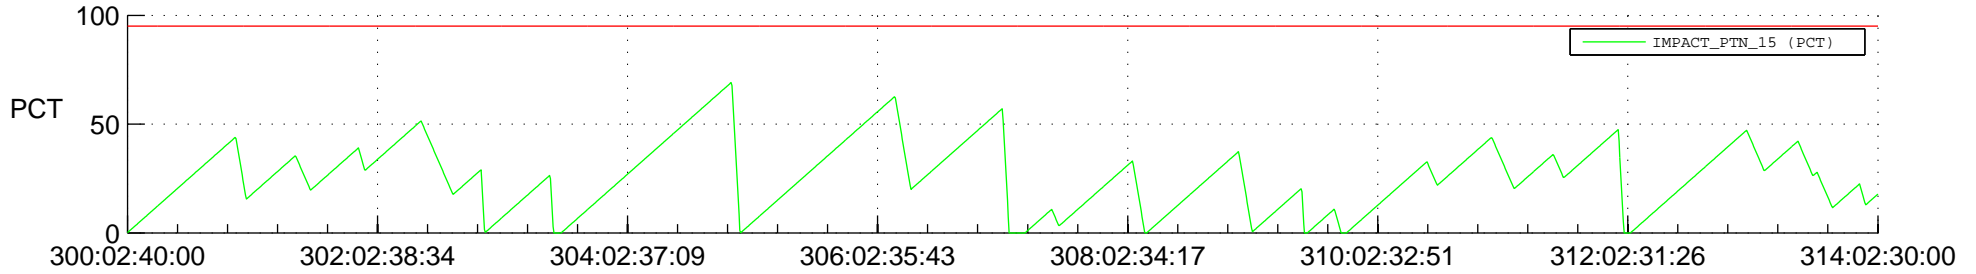

STEREO AHEAD SSR PCT Full Prediction

SWAVES_Percent_Full_Prediction

IMPACT_Percent_Full_Prediction

PLASTIC_Percent_Full_Prediction

Spacecraft_DownLink_Rate

Ground Time (2018:300:02:40:00.000 -2018:314:02:30:00.000)