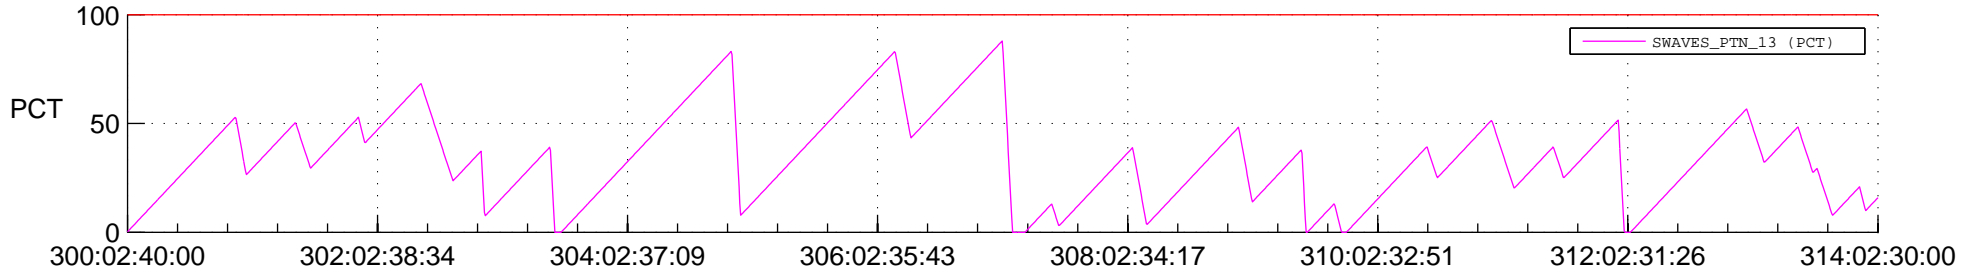

STEREO AHEAD SSR PCT Full Prediction

SWAVES_Percent_Full_Prediction

IMPACT_Percent_Full_Prediction

PLASTIC_Percent_Full_Prediction

Spacecraft_DownLink_Rate

Ground Time (2018:300:02:40:00.000 -2018:314:02:30:00.000)