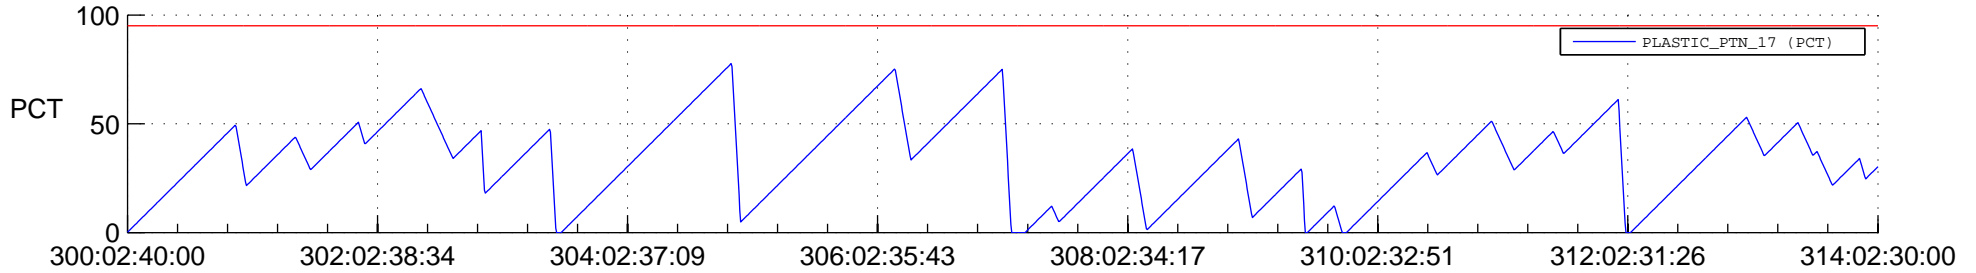

STEREO AHEAD SSR PCT Full Prediction

SWAVES_Percent_Full_Prediction

IMPACT_Percent_Full_Prediction

PLASTIC_Percent_Full_Prediction

Spacecraft_DownLink_Rate

Ground Time (2018:300:02:40:00.000 -2018:314:02:30:00.000)