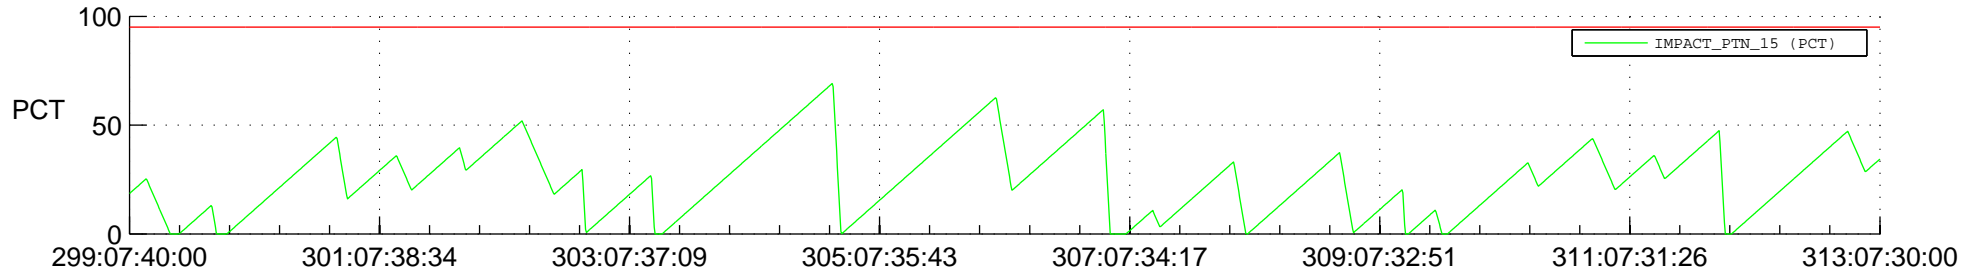

IMPACT_Percent_Full_Prediction