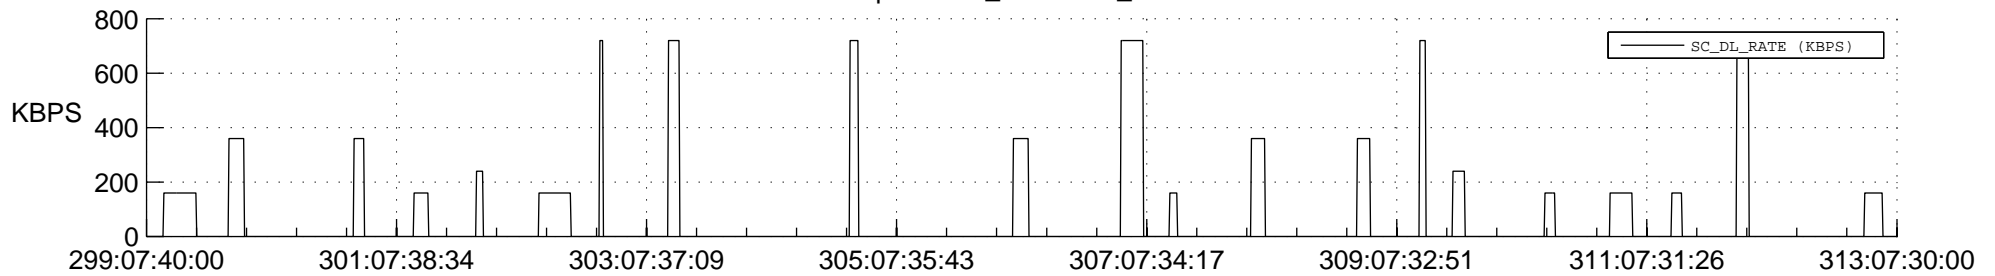

## Spacecraft\_DownLink\_Rate

Ground Time (2018:299:07:40:00.000 -2018:313:07:30:00.000)