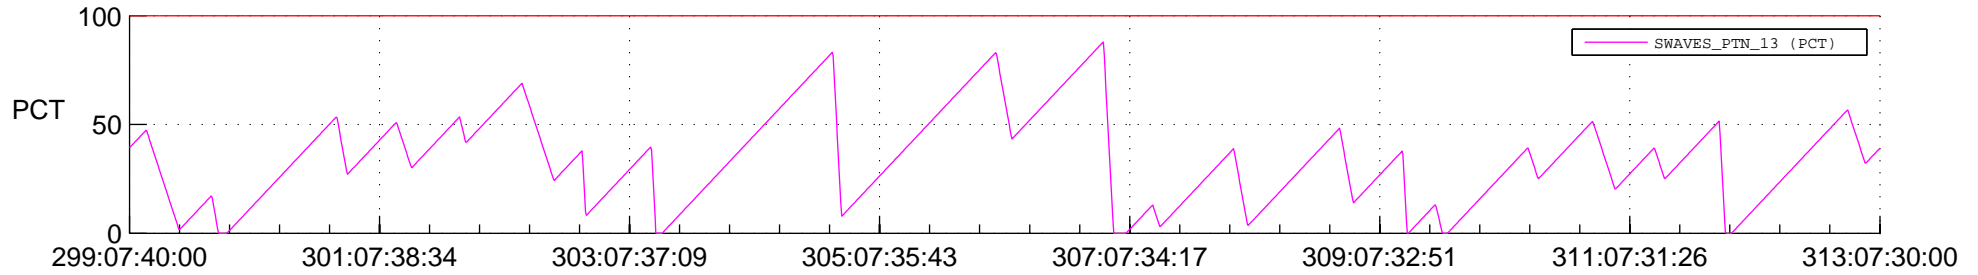

# STEREO AHEAD SSR PCT Full Prediction

## SWAVES\_Percent\_Full\_Prediction

## Spacecraft\_DownLink\_Rate

Ground Time (2018:299:07:40:00.000 -2018:313:07:30:00.000)