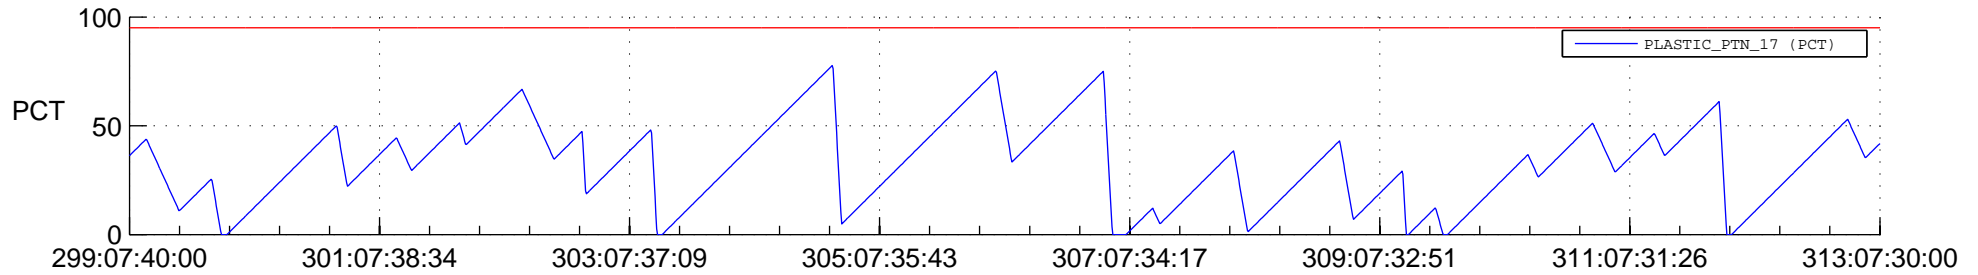

# STEREO AHEAD SSR PCT Full Prediction

## SWAVES\_Percent\_Full\_Prediction

## Spacecraft\_DownLink\_Rate

Ground Time (2018:299:07:40:00.000 -2018:313:07:30:00.000)