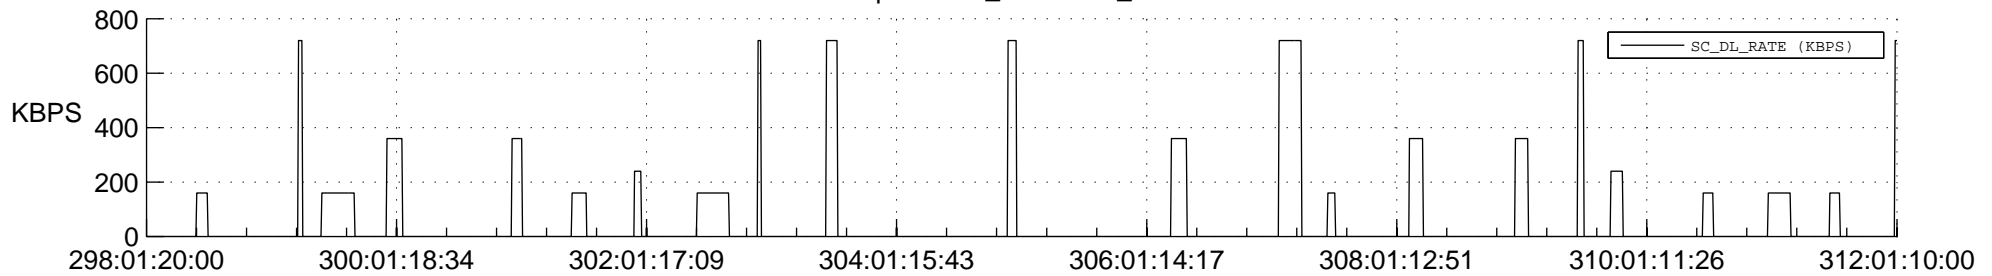

## Spacecraft\_DownLink\_Rate

Ground Time (2018:298:01:20:00.000 -2018:312:01:10:00.000)