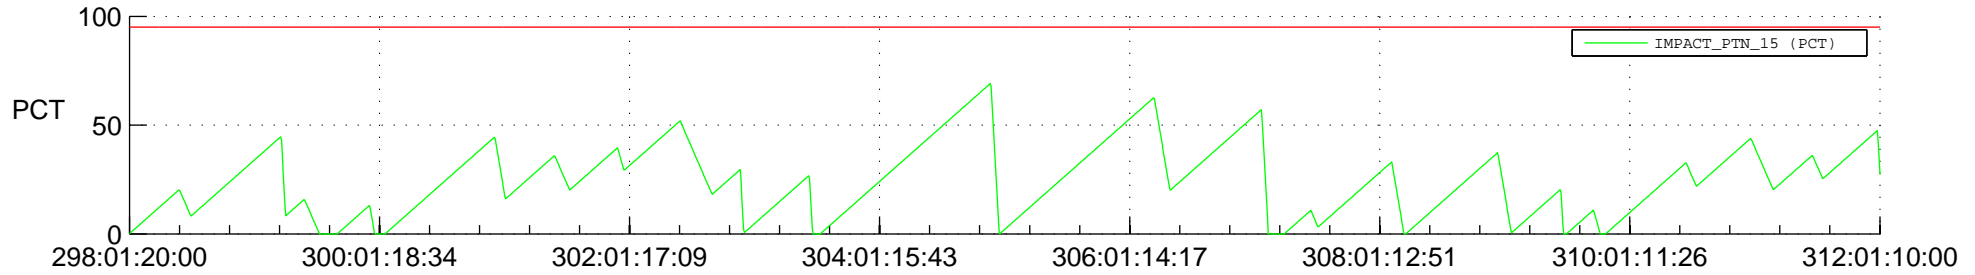

IMPACT_Percent_Full_Prediction