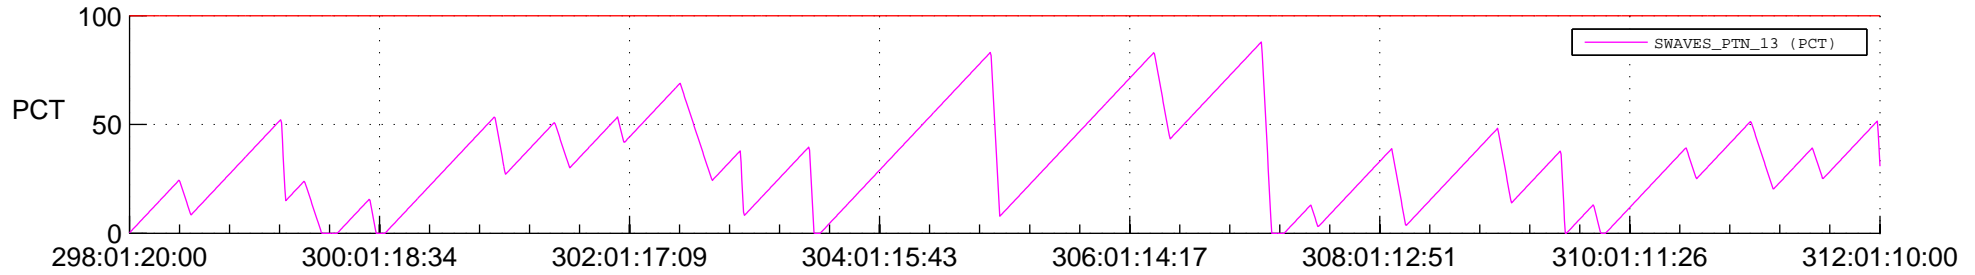

# STEREO AHEAD SSR PCT Full Prediction

## SWAVES\_Percent\_Full\_Prediction

## Spacecraft\_DownLink\_Rate

Ground Time (2018:298:01:20:00.000 -2018:312:01:10:00.000)