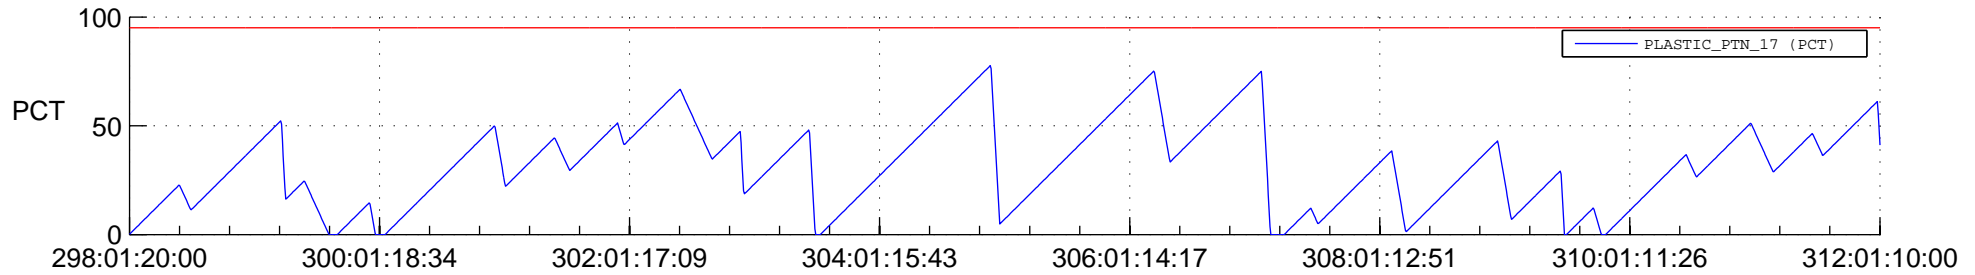

# STEREO AHEAD SSR PCT Full Prediction

## SWAVES\_Percent\_Full\_Prediction

## Spacecraft\_DownLink\_Rate

Ground Time (2018:298:01:20:00.000 -2018:312:01:10:00.000)