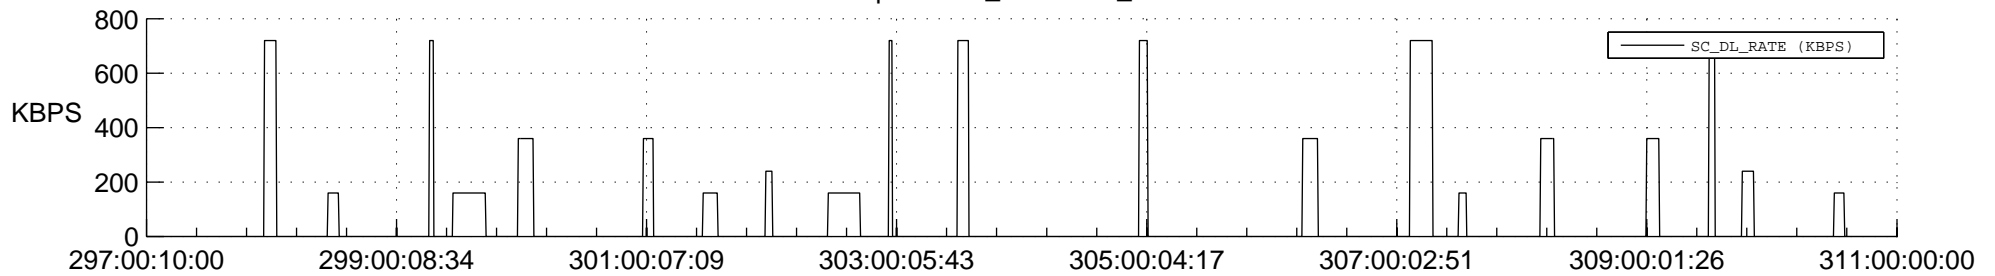

STEREO AHEAD SSR PCT Full Prediction

SWAVES_Percent_Full_Prediction

IMPACT_Percent_Full_Prediction

PLASTIC_Percent_Full_Prediction

Spacecraft_DownLink_Rate

Ground Time (2018:297:00:10:00.000 -2018:311:00:00:00.000)