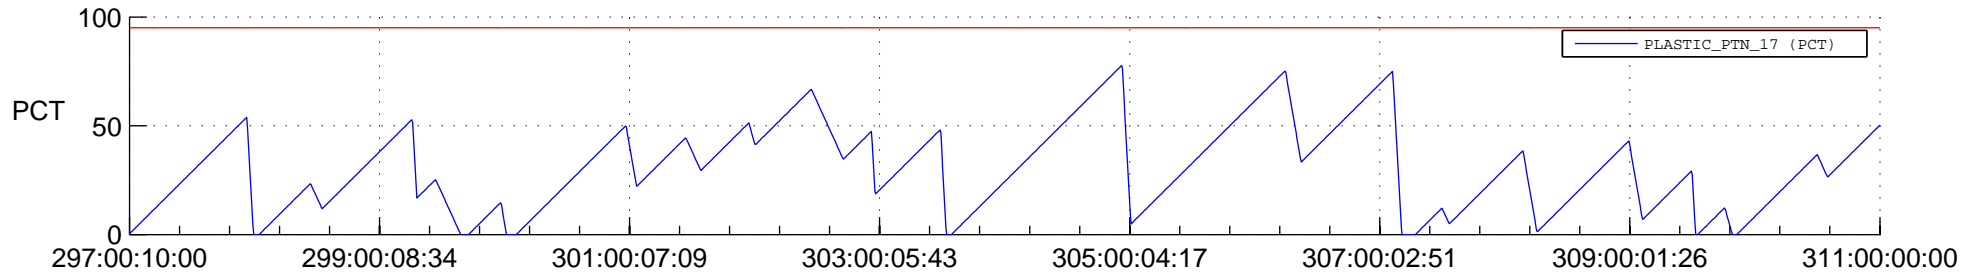

STEREO AHEAD SSR PCT Full Prediction

SWAVES_Percent_Full_Prediction

IMPACT_Percent_Full_Prediction

PLASTIC_Percent_Full_Prediction

Spacecraft_DownLink_Rate

Ground Time (2018:297:00:10:00.000 -2018:311:00:00:00.000)