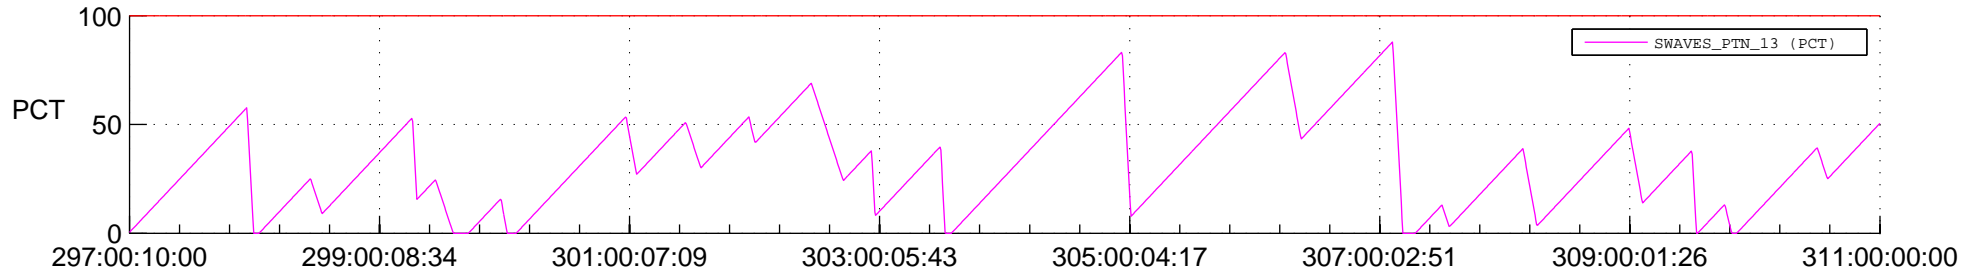

STEREO AHEAD SSR PCT Full Prediction

SWAVES_Percent_Full_Prediction

IMPACT_Percent_Full_Prediction

PLASTIC_Percent_Full_Prediction

Spacecraft_DownLink_Rate

Ground Time (2018:297:00:10:00.000 -2018:311:00:00:00.000)