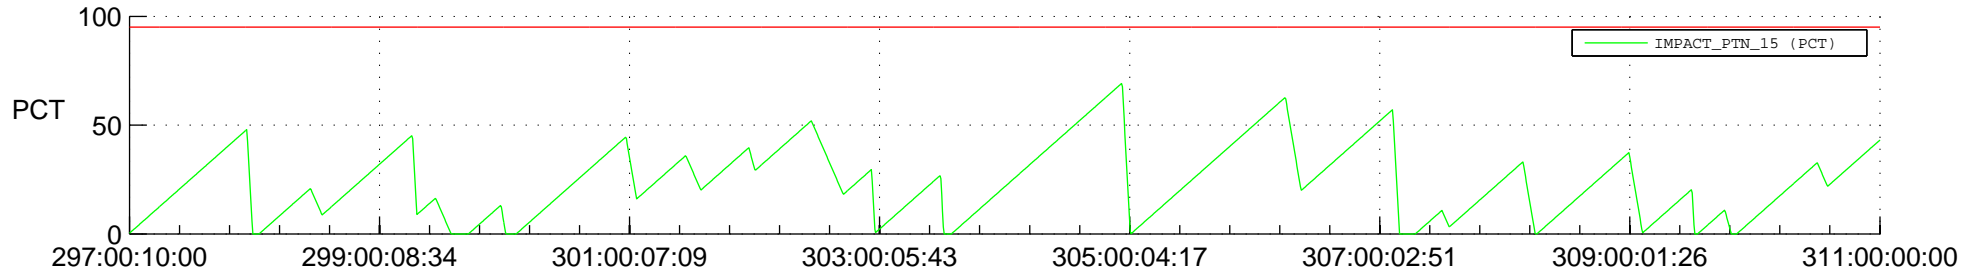

STEREO AHEAD SSR PCT Full Prediction

SWAVES_Percent_Full_Prediction

IMPACT_Percent_Full_Prediction

PLASTIC_Percent_Full_Prediction

Spacecraft_DownLink_Rate

Ground Time (2018:297:00:10:00.000 -2018:311:00:00:00.000)