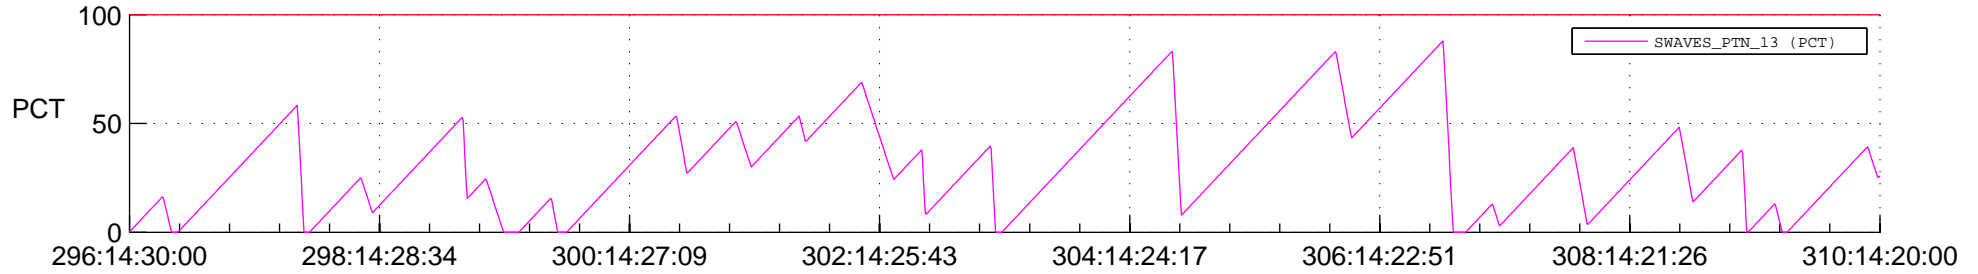

STEREO AHEAD SSR PCT Full Prediction

SWAVES_Percent_Full_Prediction

IMPACT_Percent_Full_Prediction

PLASTIC_Percent_Full_Prediction

Spacecraft_DownLink_Rate

Ground Time (2018:296:14:30:00.000 -2018:310:14:20:00.000)