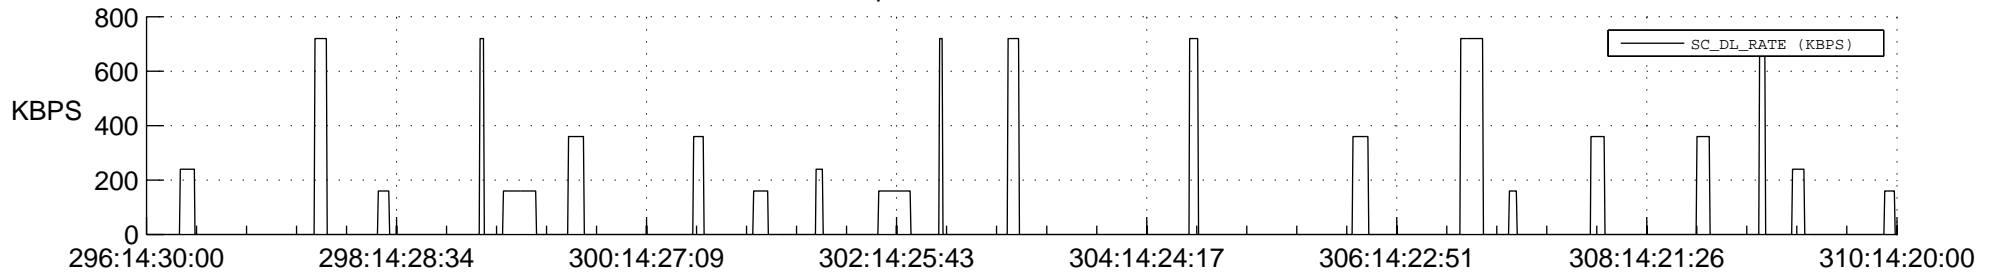

STEREO AHEAD SSR PCT Full Prediction

SWAVES_Percent_Full_Prediction

IMPACT_Percent_Full_Prediction

PLASTIC_Percent_Full_Prediction

Spacecraft_DownLink_Rate

Ground Time (2018:296:14:30:00.000 -2018:310:14:20:00.000)