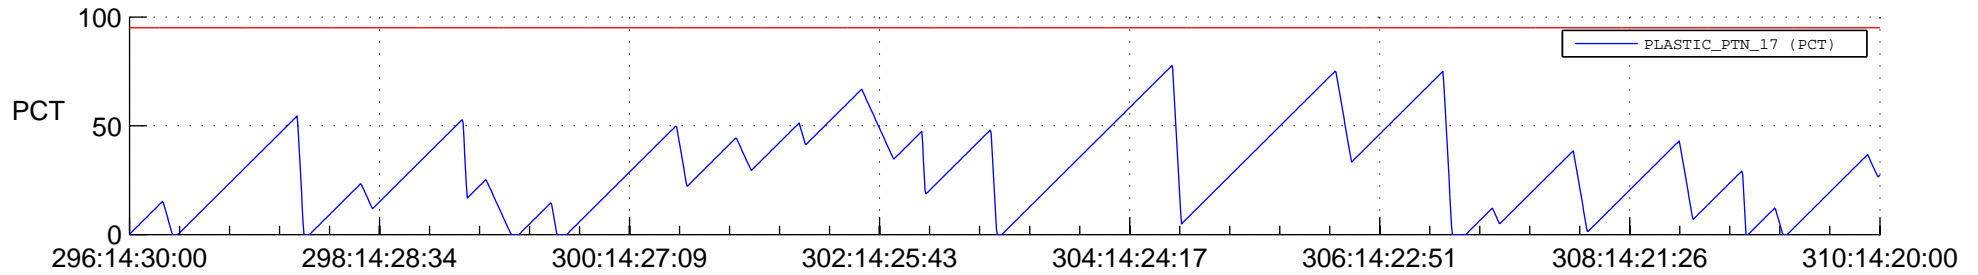

STEREO AHEAD SSR PCT Full Prediction

SWAVES_Percent_Full_Prediction

IMPACT_Percent_Full_Prediction

PLASTIC_Percent_Full_Prediction

Spacecraft_DownLink_Rate

Ground Time (2018:296:14:30:00.000 -2018:310:14:20:00.000)