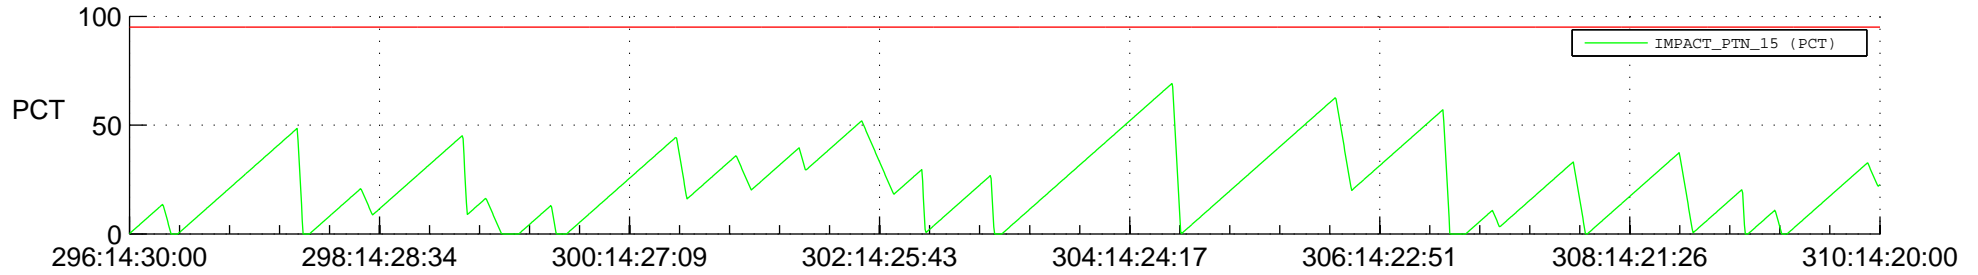

STEREO AHEAD SSR PCT Full Prediction

SWAVES_Percent_Full_Prediction

IMPACT_Percent_Full_Prediction

PLASTIC_Percent_Full_Prediction

Spacecraft_DownLink_Rate

Ground Time (2018:296:14:30:00.000 -2018:310:14:20:00.000)