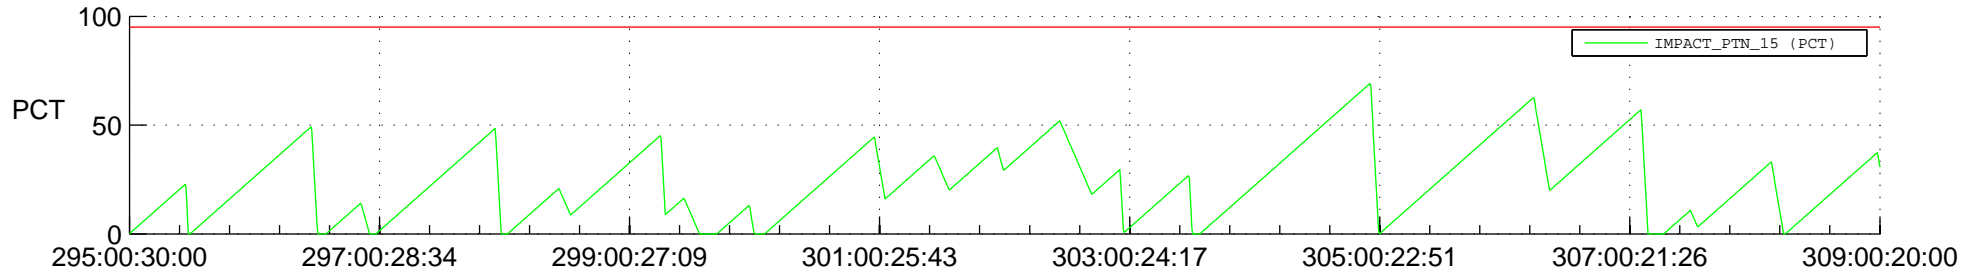

STEREO AHEAD SSR PCT Full Prediction

SWAVES_Percent_Full_Prediction

IMPACT_Percent_Full_Prediction

PLASTIC_Percent_Full_Prediction

Spacecraft_DownLink_Rate

Ground Time (2018:295:00:30:00.000 -2018:309:00:20:00.000)