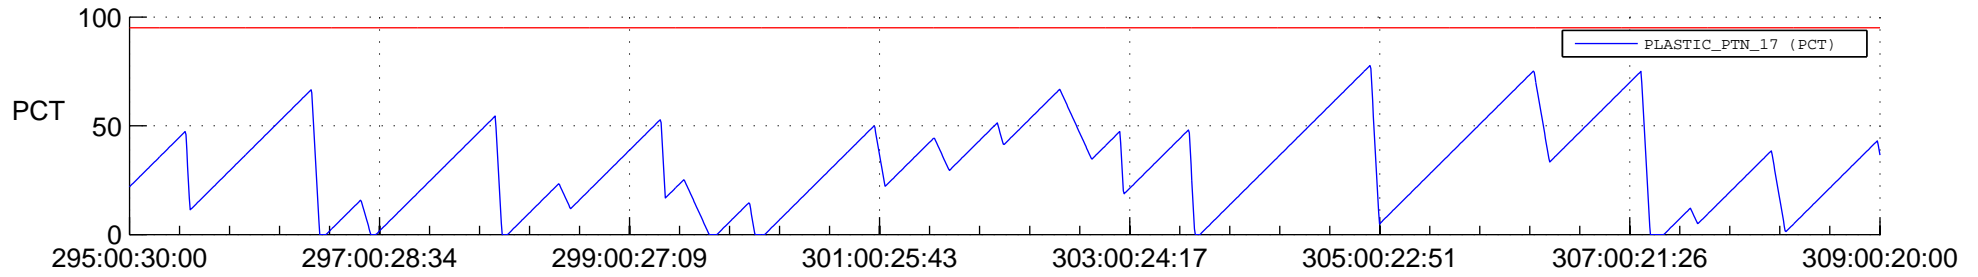

STEREO AHEAD SSR PCT Full Prediction

SWAVES_Percent_Full_Prediction

IMPACT_Percent_Full_Prediction

PLASTIC_Percent_Full_Prediction

Spacecraft_DownLink_Rate

Ground Time (2018:295:00:30:00.000 -2018:309:00:20:00.000)