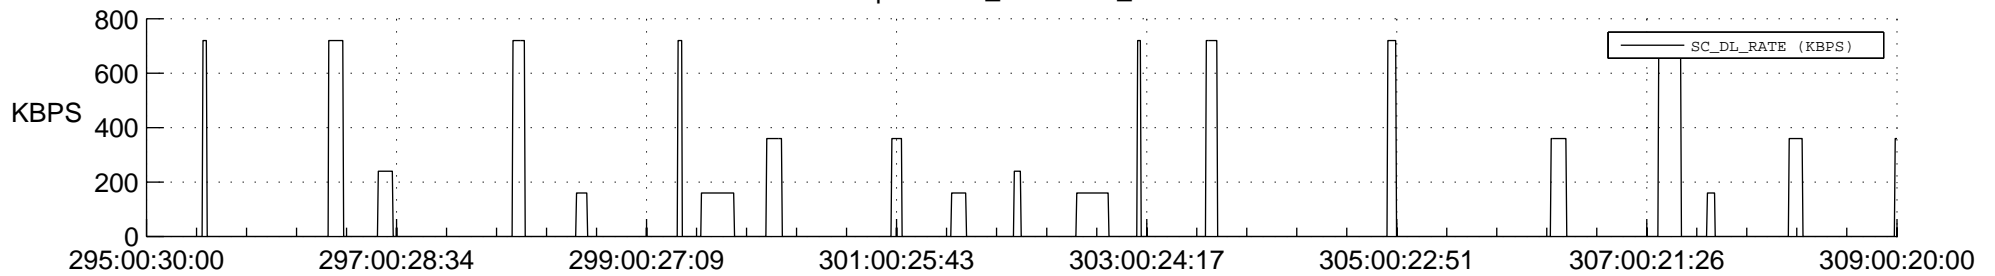

STEREO AHEAD SSR PCT Full Prediction

SWAVES_Percent_Full_Prediction

IMPACT_Percent_Full_Prediction

PLASTIC_Percent_Full_Prediction

Spacecraft_DownLink_Rate

Ground Time (2018:295:00:30:00.000 -2018:309:00:20:00.000)