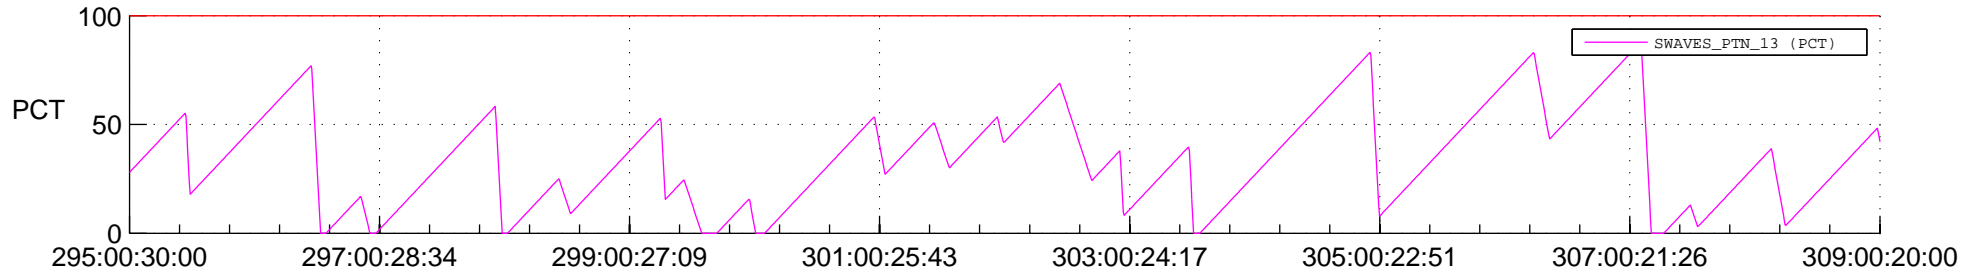

STEREO AHEAD SSR PCT Full Prediction

SWAVES_Percent_Full_Prediction

IMPACT_Percent_Full_Prediction

PLASTIC_Percent_Full_Prediction

Spacecraft_DownLink_Rate

Ground Time (2018:295:00:30:00.000 -2018:309:00:20:00.000)