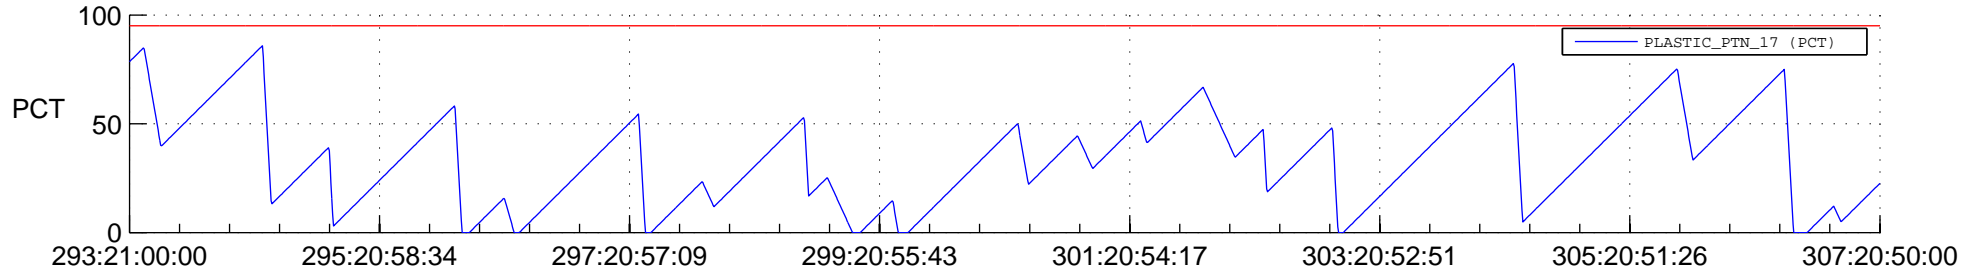

STEREO AHEAD SSR PCT Full Prediction

SWAVES_Percent_Full_Prediction

IMPACT_Percent_Full_Prediction

PLASTIC_Percent_Full_Prediction

Spacecraft_DownLink_Rate

Ground Time (2018:293:21:00:00.000 -2018:307:20:50:00.000)