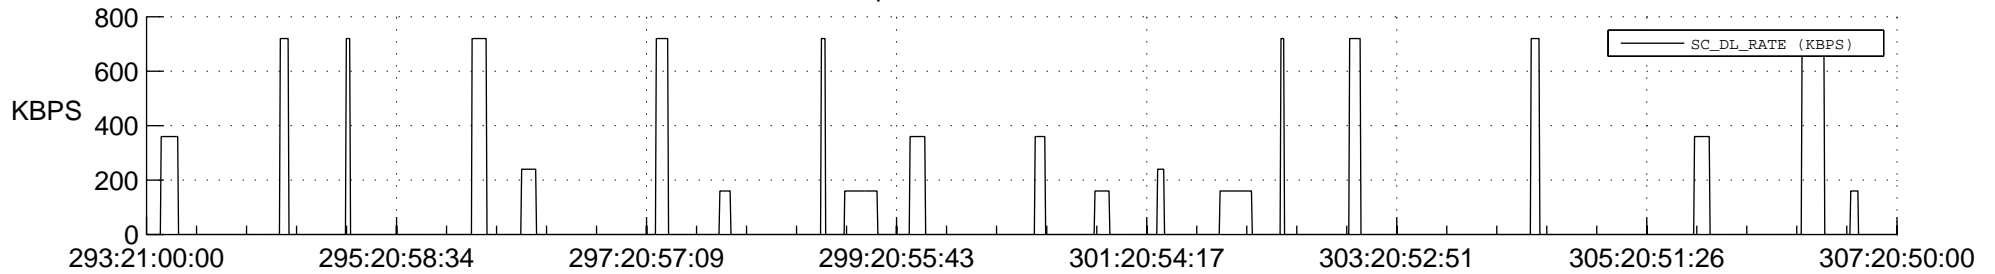

STEREO AHEAD SSR PCT Full Prediction

SWAVES_Percent_Full_Prediction

IMPACT_Percent_Full_Prediction

PLASTIC_Percent_Full_Prediction

Spacecraft_DownLink_Rate

Ground Time (2018:293:21:00:00.000 -2018:307:20:50:00.000)