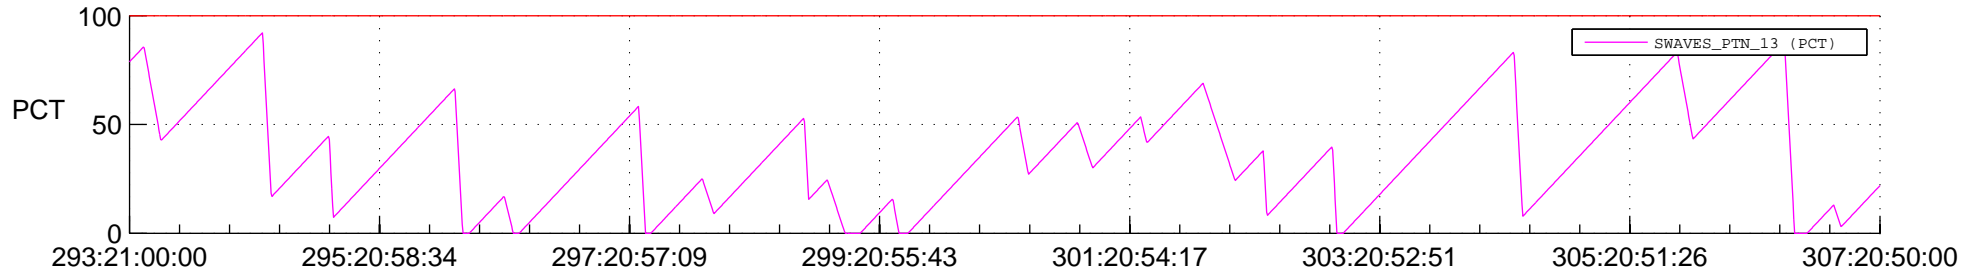

STEREO AHEAD SSR PCT Full Prediction

SWAVES_Percent_Full_Prediction

IMPACT_Percent_Full_Prediction

PLASTIC_Percent_Full_Prediction

Spacecraft_DownLink_Rate

Ground Time (2018:293:21:00:00.000 -2018:307:20:50:00.000)