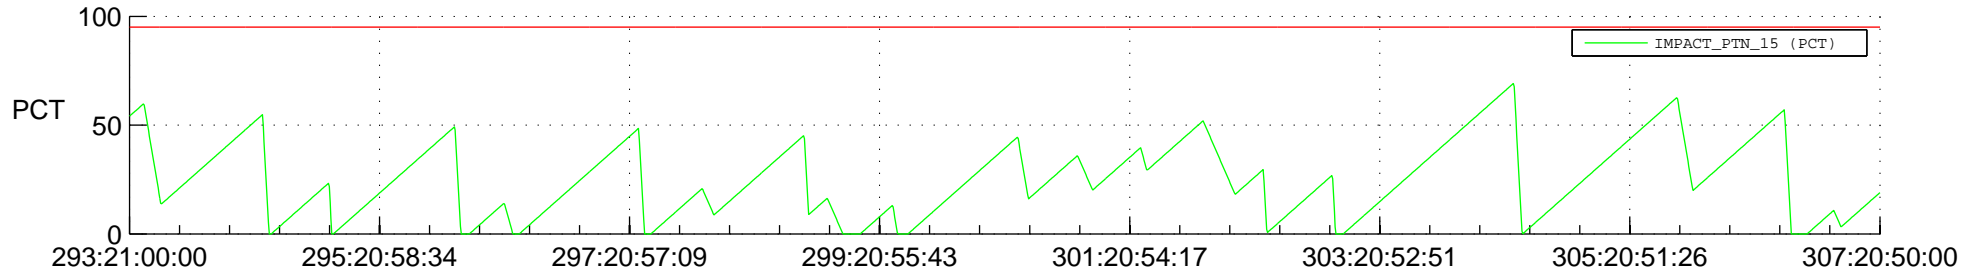

STEREO AHEAD SSR PCT Full Prediction

SWAVES_Percent_Full_Prediction

IMPACT_Percent_Full_Prediction

PLASTIC_Percent_Full_Prediction

Spacecraft_DownLink_Rate

Ground Time (2018:293:21:00:00.000 -2018:307:20:50:00.000)