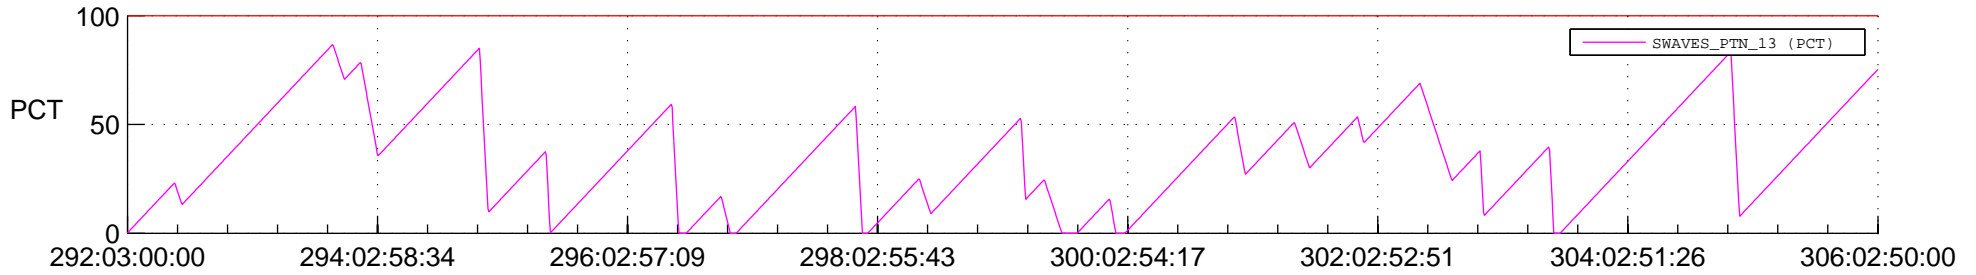

STEREO AHEAD SSR PCT Full Prediction

SWAVES_Percent_Full_Prediction

IMPACT_Percent_Full_Prediction

PLASTIC_Percent_Full_Prediction

Spacecraft_DownLink_Rate

Ground Time (2018:292:03:00:00.000 -2018:306:02:50:00.000)