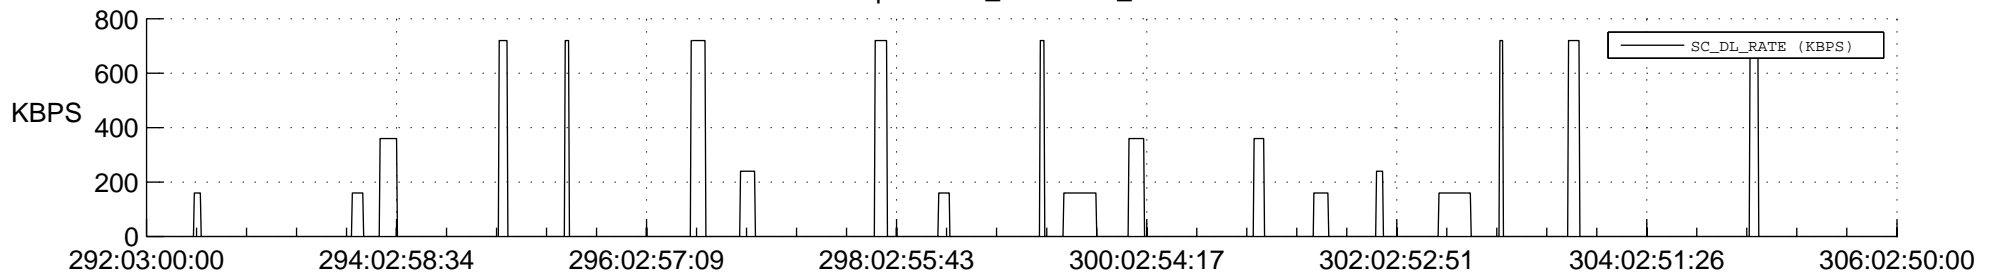

STEREO AHEAD SSR PCT Full Prediction

SWAVES_Percent_Full_Prediction

IMPACT_Percent_Full_Prediction

PLASTIC_Percent_Full_Prediction

Spacecraft_DownLink_Rate

Ground Time (2018:292:03:00:00.000 -2018:306:02:50:00.000)