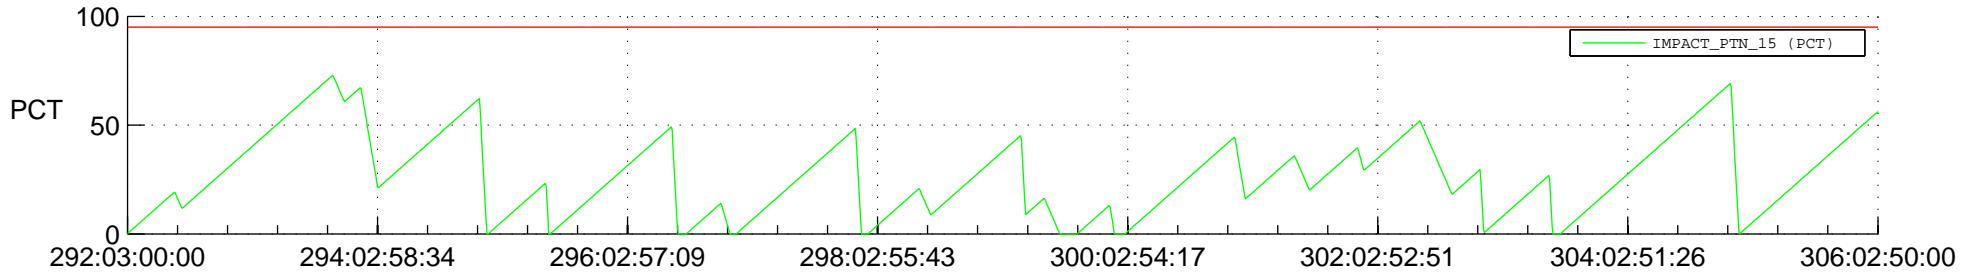

STEREO AHEAD SSR PCT Full Prediction

SWAVES_Percent_Full_Prediction

IMPACT_Percent_Full_Prediction

PLASTIC_Percent_Full_Prediction

Spacecraft_DownLink_Rate

Ground Time (2018:292:03:00:00.000 -2018:306:02:50:00.000)