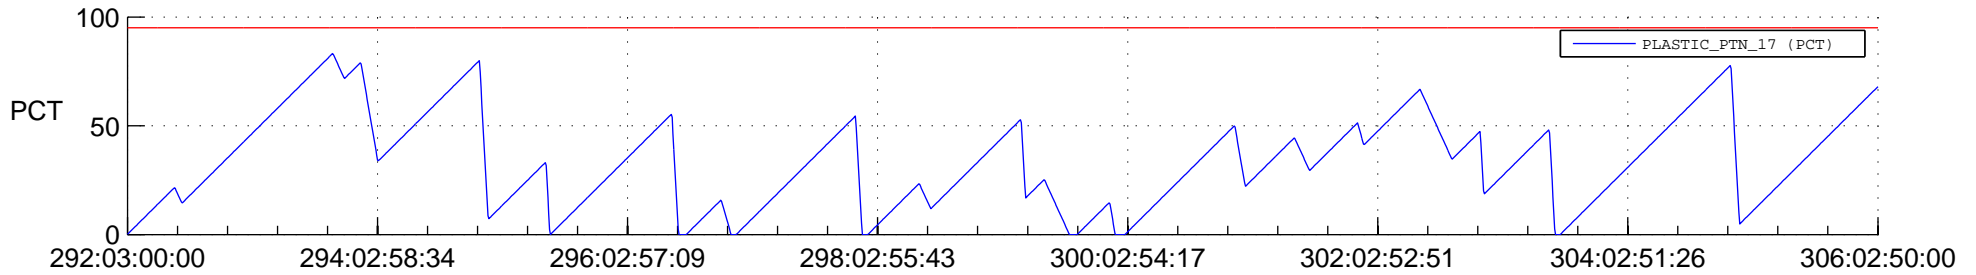

STEREO AHEAD SSR PCT Full Prediction

SWAVES_Percent_Full_Prediction

IMPACT_Percent_Full_Prediction

PLASTIC_Percent_Full_Prediction

Spacecraft_DownLink_Rate

Ground Time (2018:292:03:00:00.000 -2018:306:02:50:00.000)