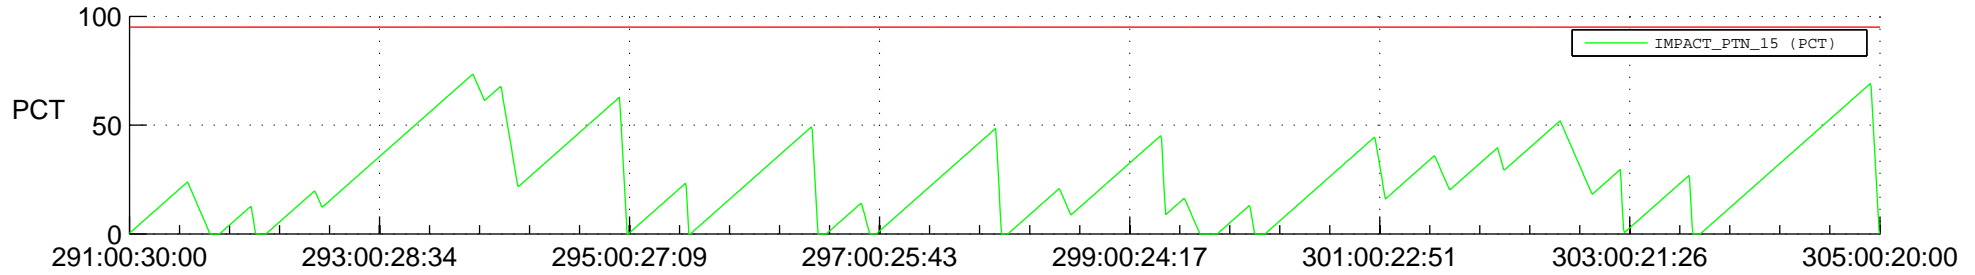

IMPACT_Percent_Full_Prediction