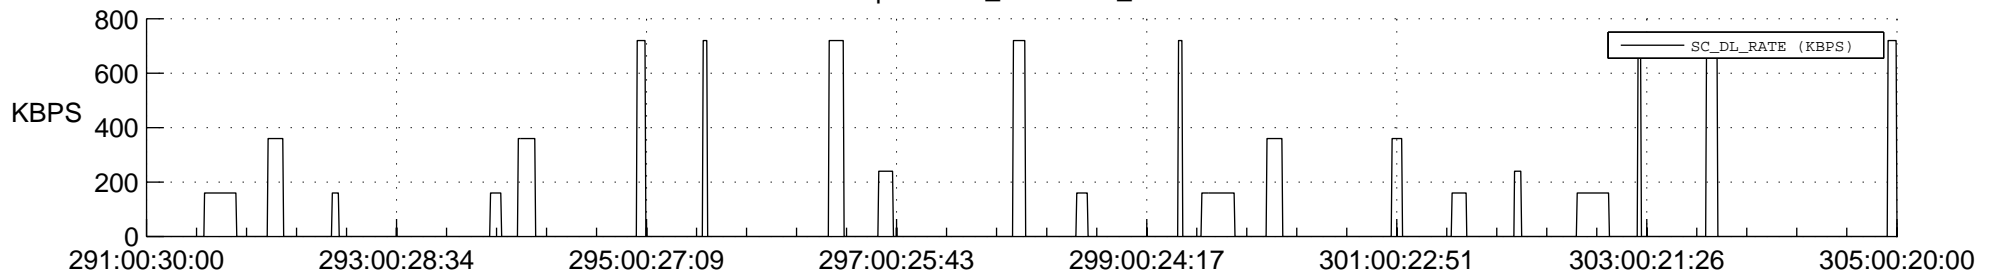

## Spacecraft\_DownLink\_Rate

Ground Time (2018:291:00:30:00.000 -2018:305:00:20:00.000)