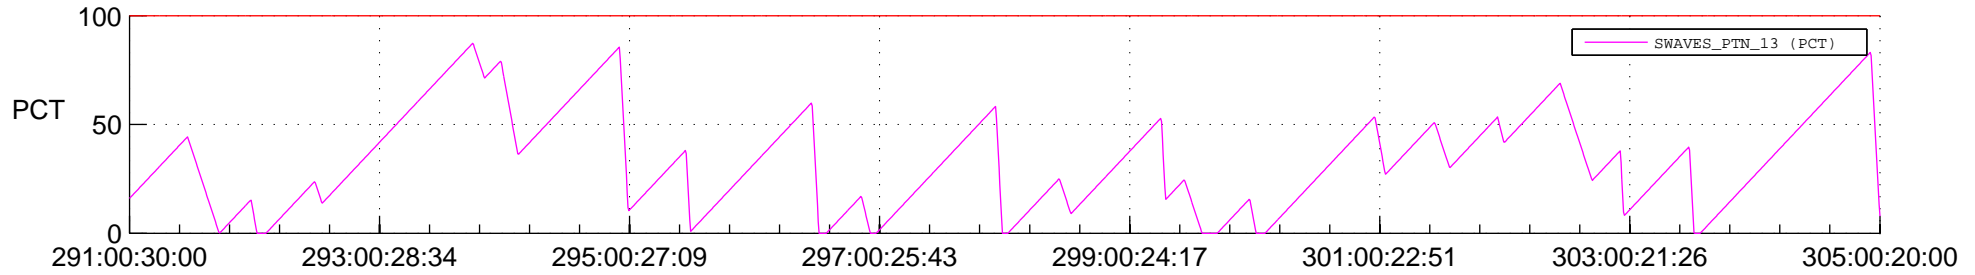

## SWAVES\_Percent\_Full\_Prediction

## Spacecraft\_DownLink\_Rate

Ground Time (2018:291:00:30:00.000 -2018:305:00:20:00.000)