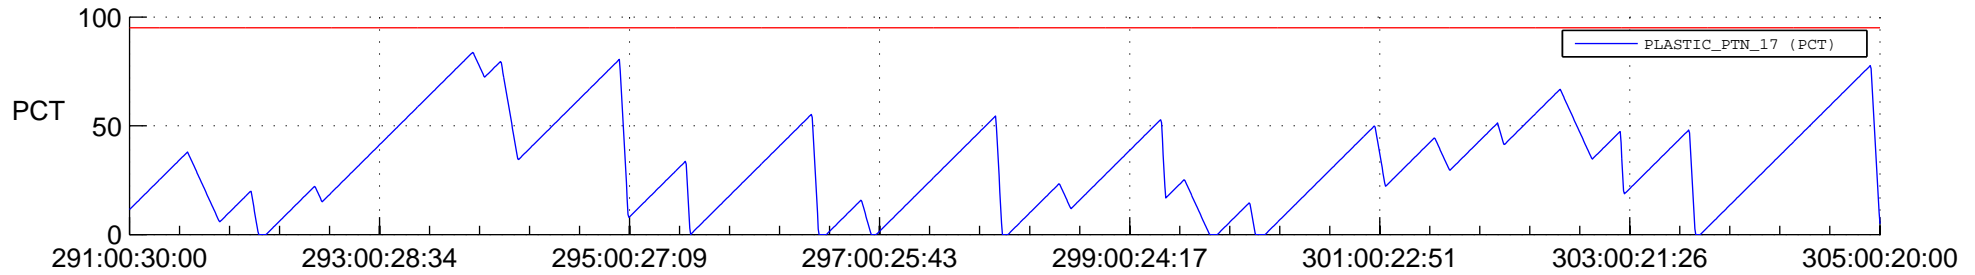

# STEREO AHEAD SSR PCT Full Prediction

## SWAVES\_Percent\_Full\_Prediction

## Spacecraft\_DownLink\_Rate

Ground Time (2018:291:00:30:00.000 -2018:305:00:20:00.000)