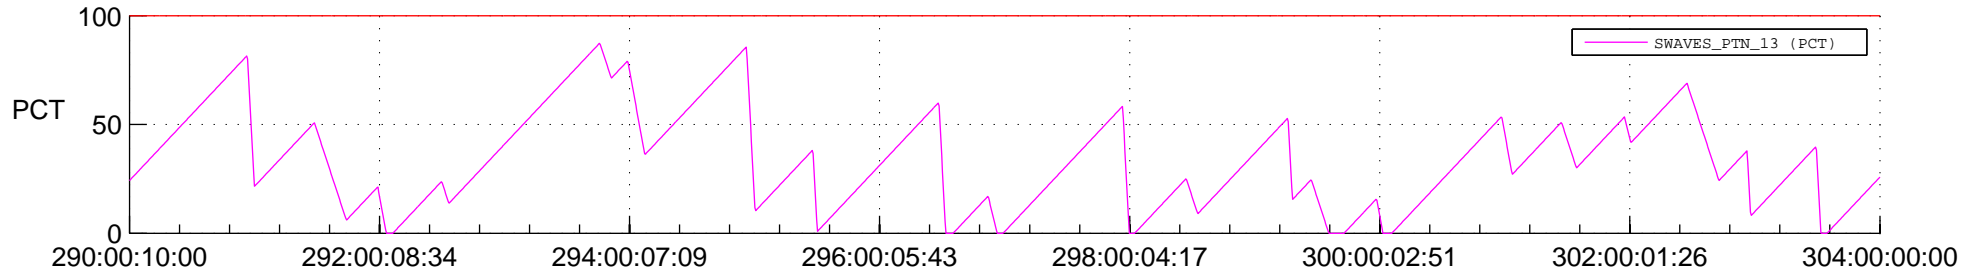

# STEREO AHEAD SSR PCT Full Prediction

## SWAVES\_Percent\_Full\_Prediction

## Spacecraft\_DownLink\_Rate

Ground Time (2018:290:00:10:00.000 -2018:304:00:00:00.000)