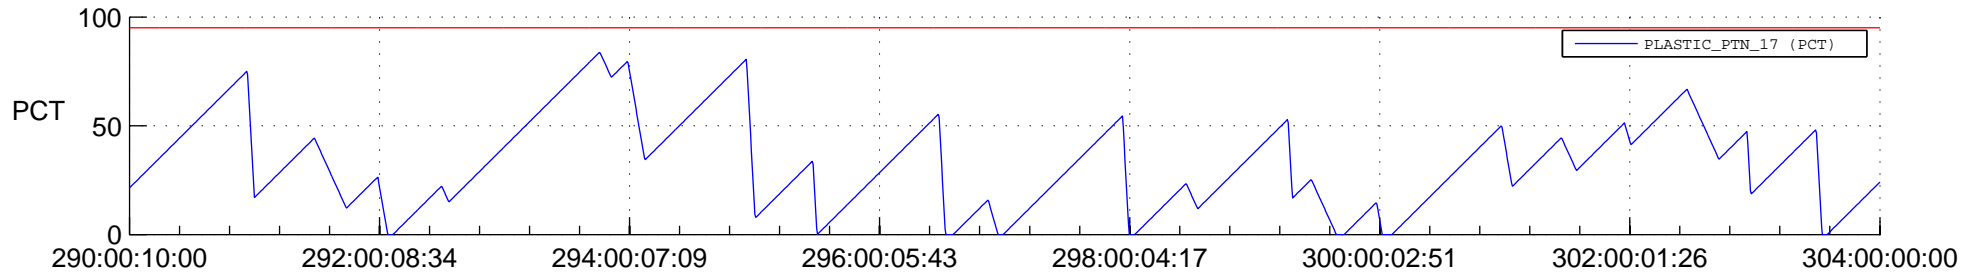

# STEREO AHEAD SSR PCT Full Prediction

## SWAVES\_Percent\_Full\_Prediction

## Spacecraft\_DownLink\_Rate

Ground Time (2018:290:00:10:00.000 -2018:304:00:00:00.000)