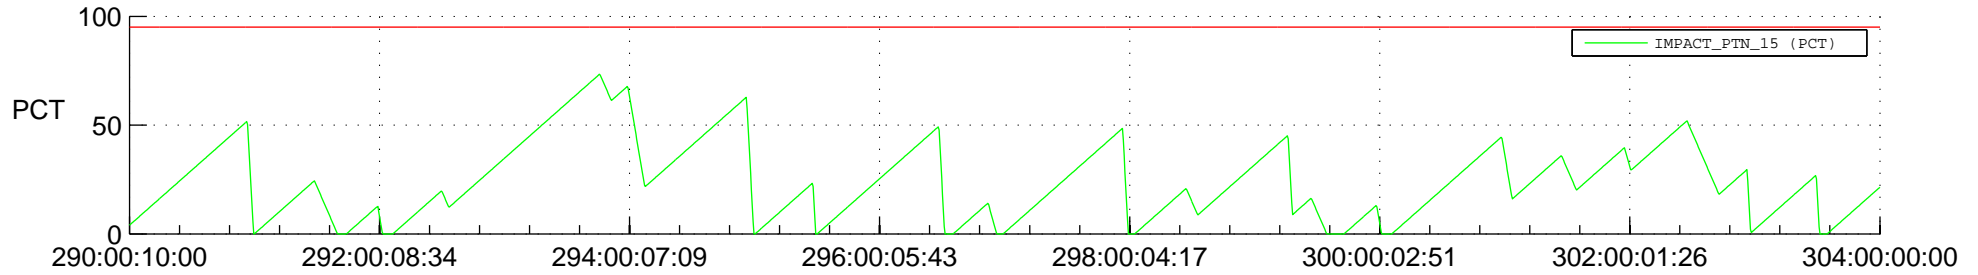

IMPACT_Percent_Full_Prediction