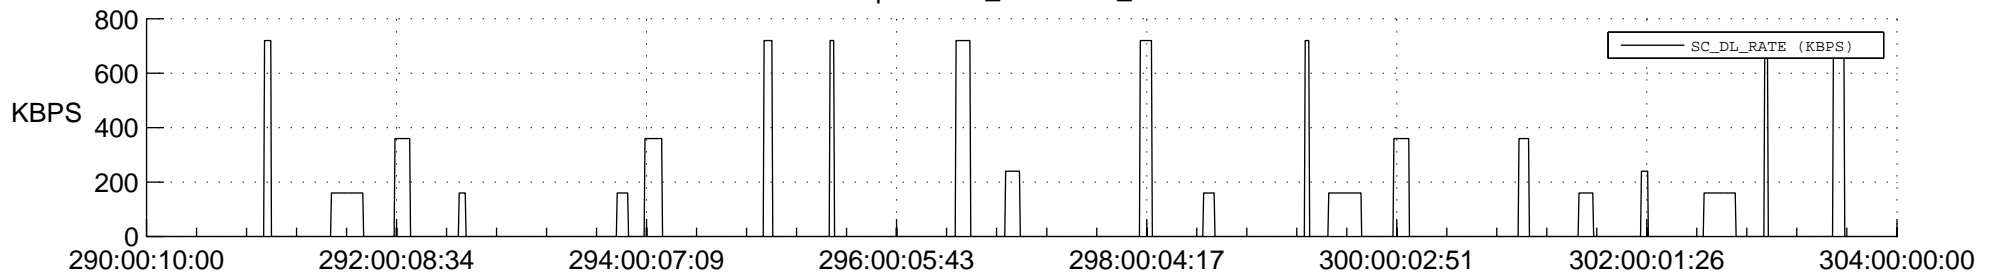

## Spacecraft\_DownLink\_Rate

Ground Time (2018:290:00:10:00.000 -2018:304:00:00:00.000)