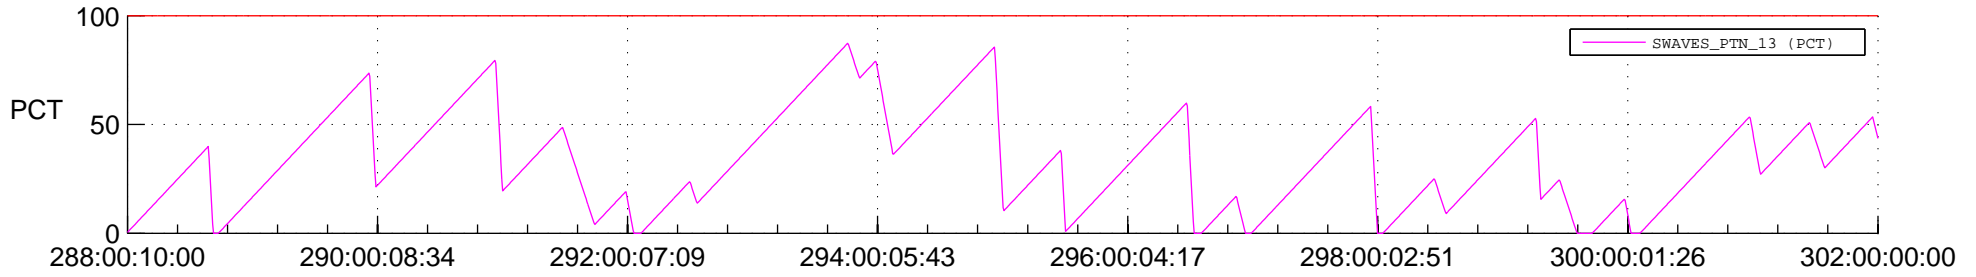

## SWAVES\_Percent\_Full\_Prediction

## Spacecraft\_DownLink\_Rate

Ground Time (2018:288:00:10:00.000 -2018:302:00:00:00.000)