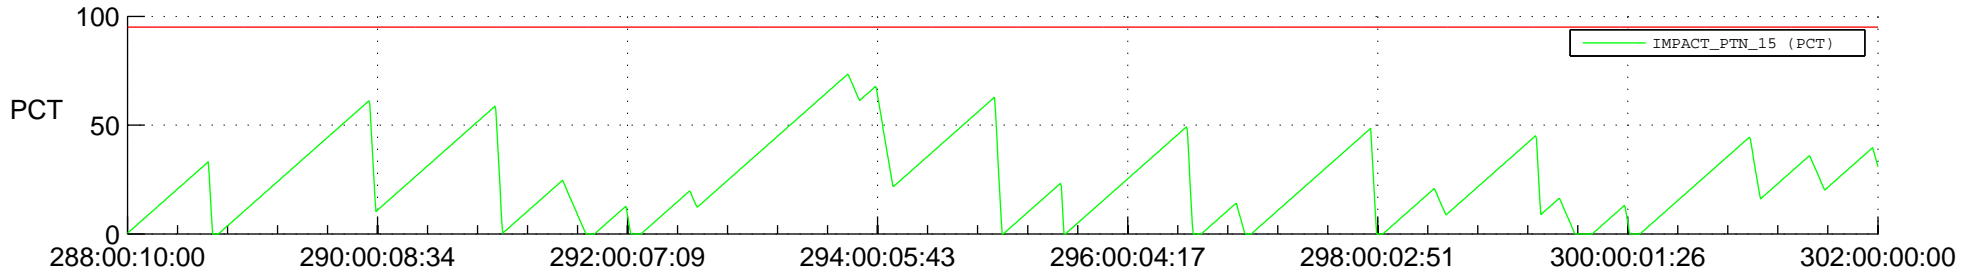

IMPACT_Percent_Full_Prediction