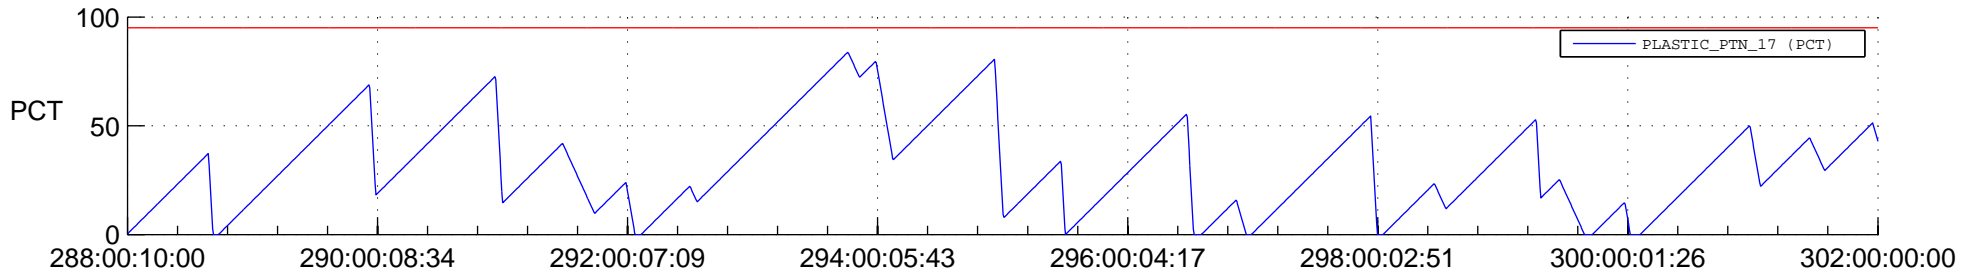

# STEREO AHEAD SSR PCT Full Prediction

## SWAVES\_Percent\_Full\_Prediction

## Spacecraft\_DownLink\_Rate

Ground Time (2018:288:00:10:00.000 -2018:302:00:00:00.000)