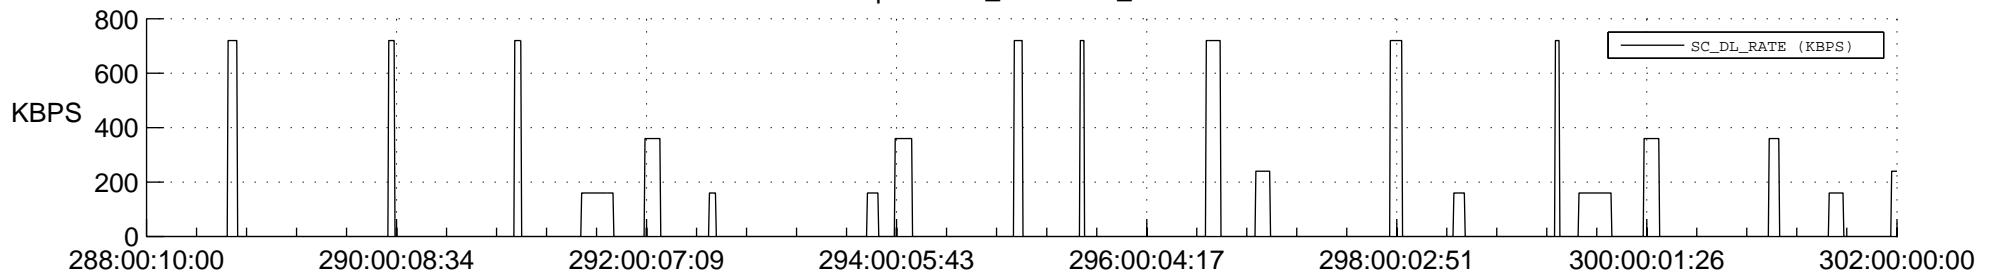

## Spacecraft\_DownLink\_Rate

Ground Time (2018:288:00:10:00.000 -2018:302:00:00:00.000)