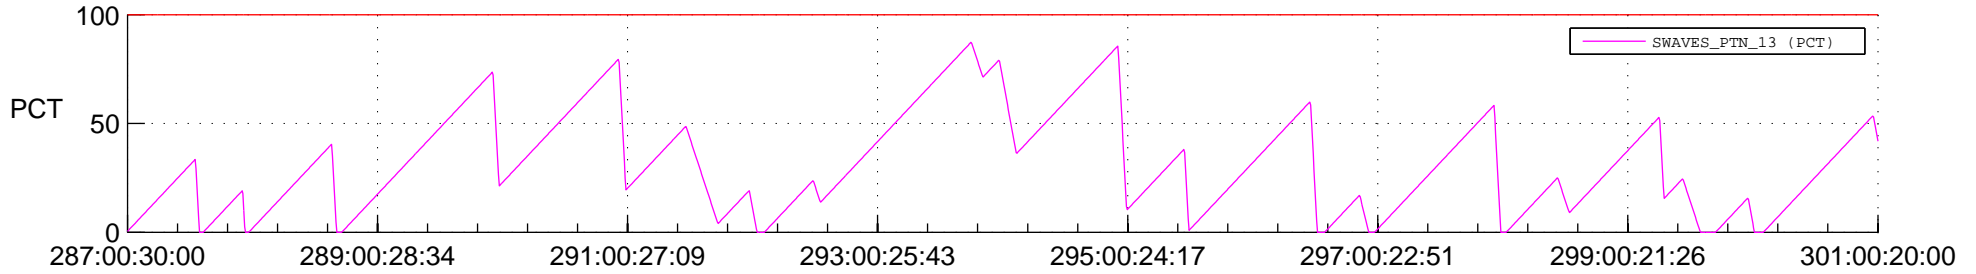

STEREO AHEAD SSR PCT Full Prediction

SWAVES_Percent_Full_Prediction

IMPACT_Percent_Full_Prediction

PLASTIC_Percent_Full_Prediction

Spacecraft_DownLink_Rate

Ground Time (2018:287:00:30:00.000 -2018:301:00:20:00.000)