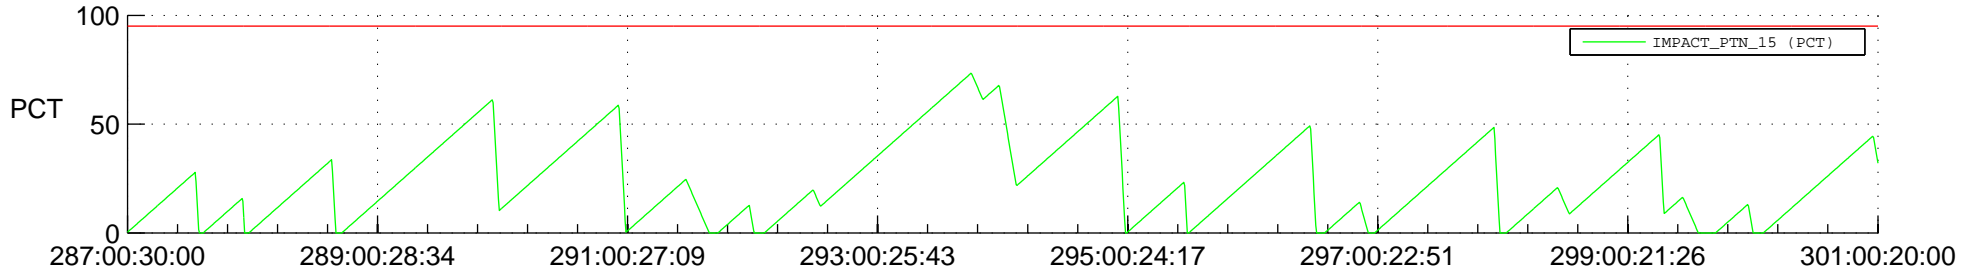

STEREO AHEAD SSR PCT Full Prediction

SWAVES_Percent_Full_Prediction

IMPACT_Percent_Full_Prediction

PLASTIC_Percent_Full_Prediction

Spacecraft_DownLink_Rate

Ground Time (2018:287:00:30:00.000 -2018:301:00:20:00.000)