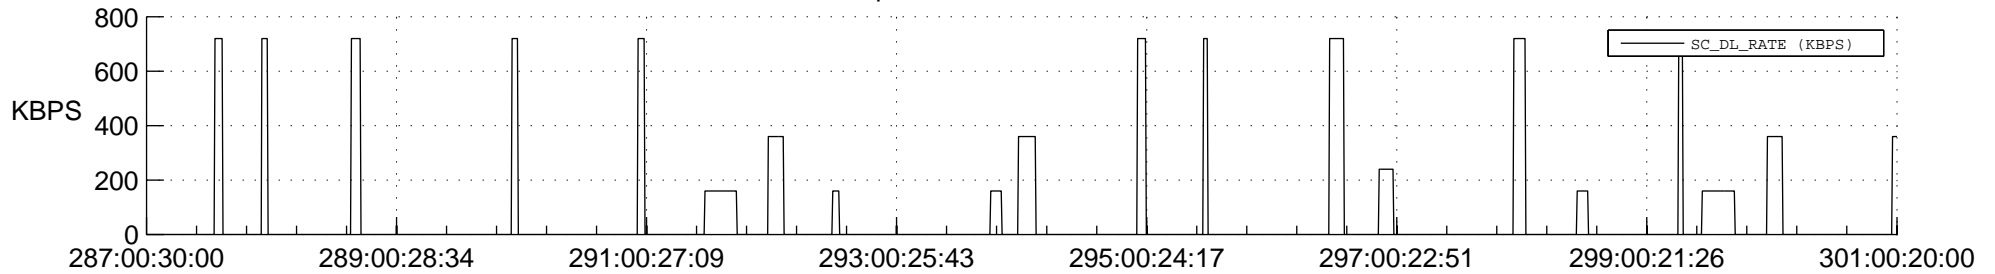

STEREO AHEAD SSR PCT Full Prediction

SWAVES_Percent_Full_Prediction

IMPACT_Percent_Full_Prediction

PLASTIC_Percent_Full_Prediction

Spacecraft_DownLink_Rate

Ground Time (2018:287:00:30:00.000 -2018:301:00:20:00.000)