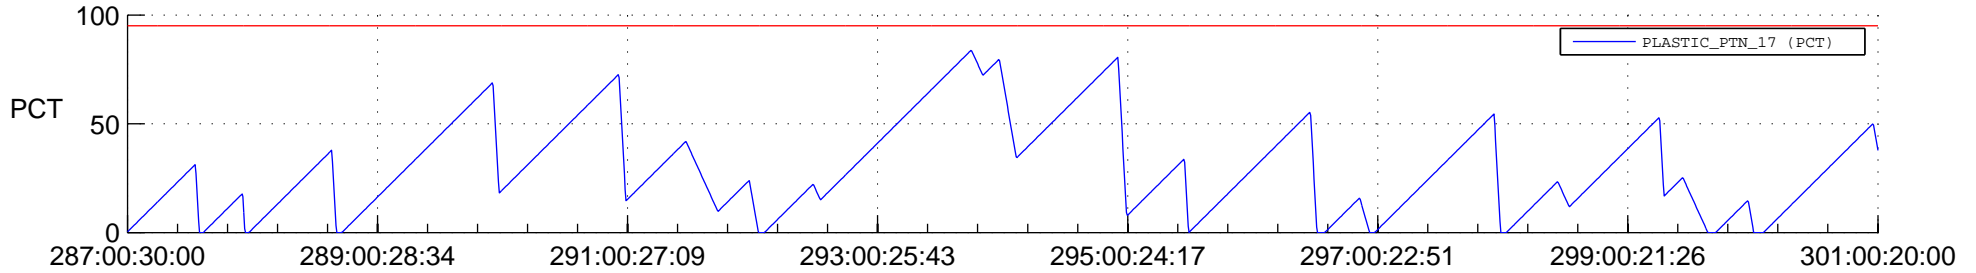

STEREO AHEAD SSR PCT Full Prediction

SWAVES_Percent_Full_Prediction

IMPACT_Percent_Full_Prediction

PLASTIC_Percent_Full_Prediction

Spacecraft_DownLink_Rate

Ground Time (2018:287:00:30:00.000 -2018:301:00:20:00.000)