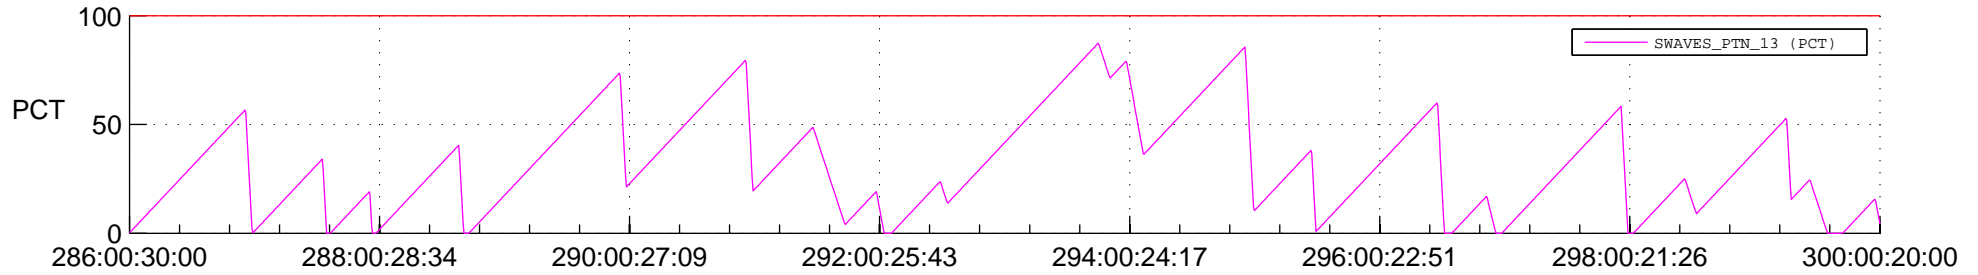

STEREO AHEAD SSR PCT Full Prediction

SWAVES_Percent_Full_Prediction

IMPACT_Percent_Full_Prediction

PLASTIC_Percent_Full_Prediction

Spacecraft_DownLink_Rate

Ground Time (2018:286:00:30:00.000 -2018:300:00:20:00.000)