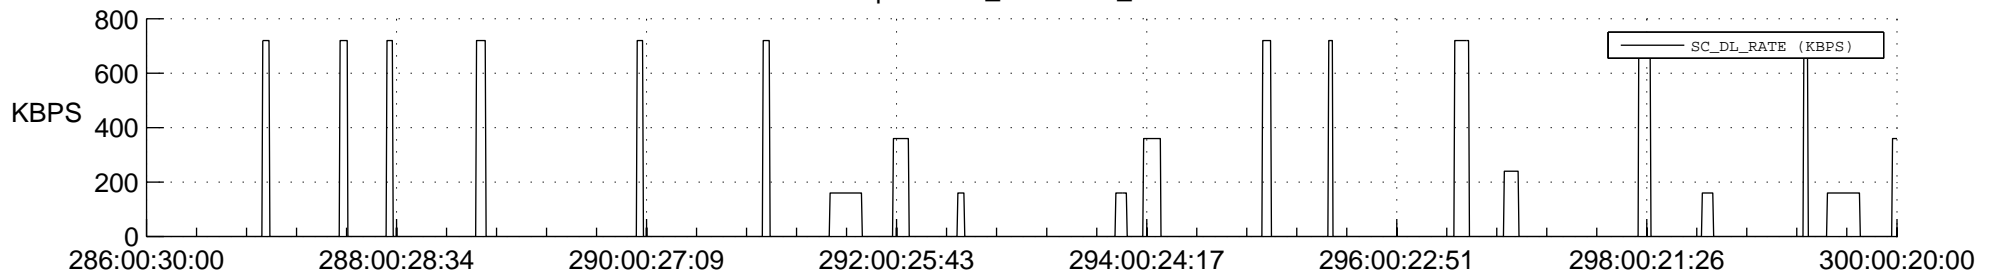

STEREO AHEAD SSR PCT Full Prediction

SWAVES_Percent_Full_Prediction

IMPACT_Percent_Full_Prediction

PLASTIC_Percent_Full_Prediction

Spacecraft_DownLink_Rate

Ground Time (2018:286:00:30:00.000 -2018:300:00:20:00.000)