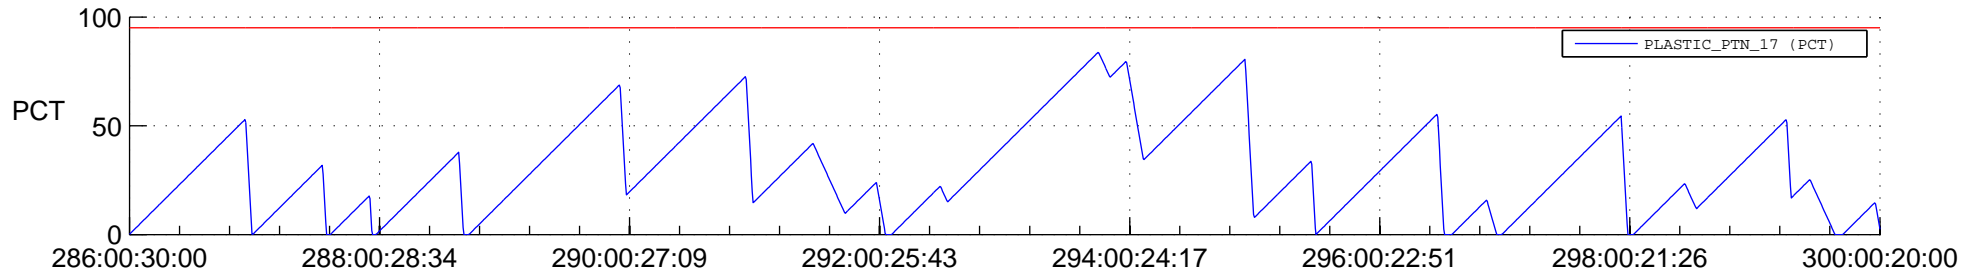

STEREO AHEAD SSR PCT Full Prediction

SWAVES_Percent_Full_Prediction

IMPACT_Percent_Full_Prediction

PLASTIC_Percent_Full_Prediction

Spacecraft_DownLink_Rate

Ground Time (2018:286:00:30:00.000 -2018:300:00:20:00.000)