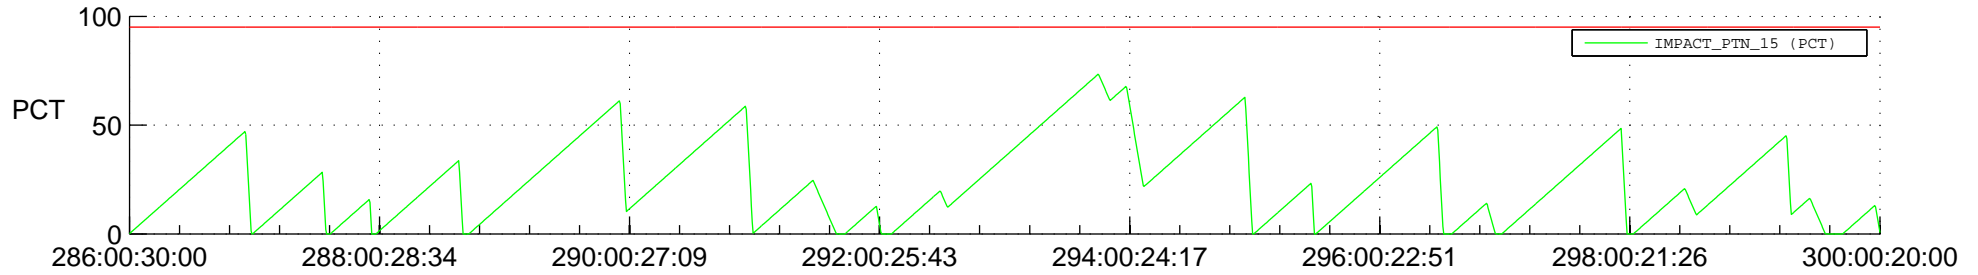

STEREO AHEAD SSR PCT Full Prediction

SWAVES_Percent_Full_Prediction

IMPACT_Percent_Full_Prediction

PLASTIC_Percent_Full_Prediction

Spacecraft_DownLink_Rate

Ground Time (2018:286:00:30:00.000 -2018:300:00:20:00.000)