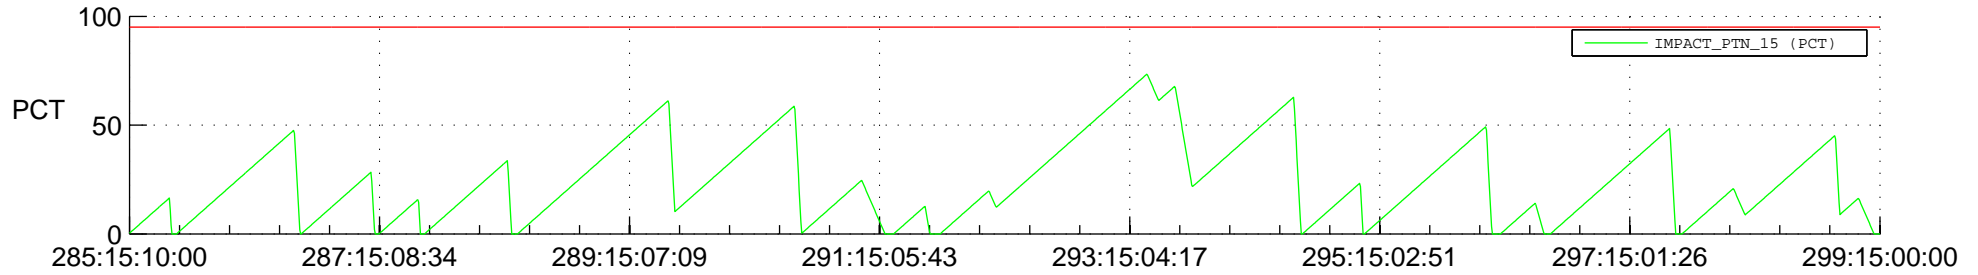

IMPACT_Percent_Full_Prediction