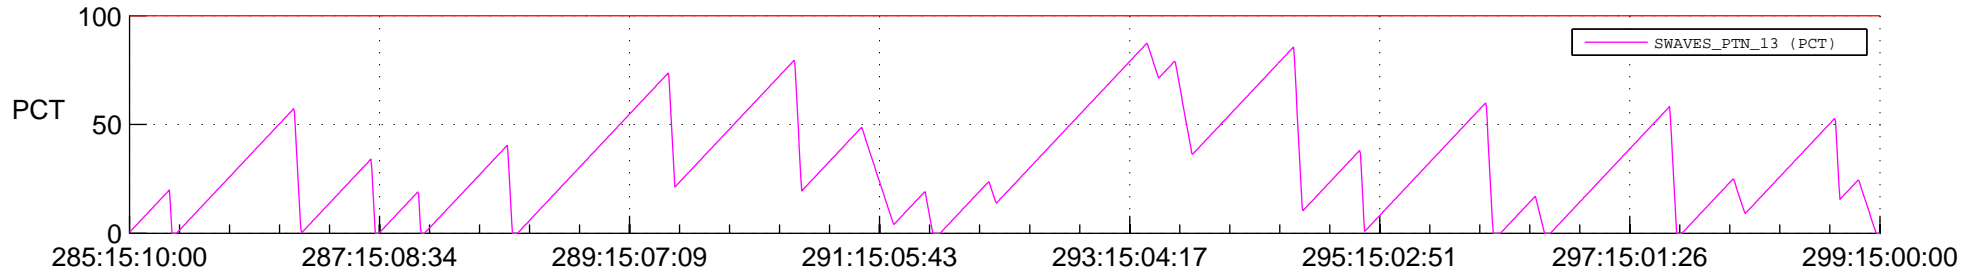

## SWAVES\_Percent\_Full\_Prediction

## Spacecraft\_DownLink\_Rate

Ground Time (2018:285:15:10:00.000 -2018:299:15:00:00.000)