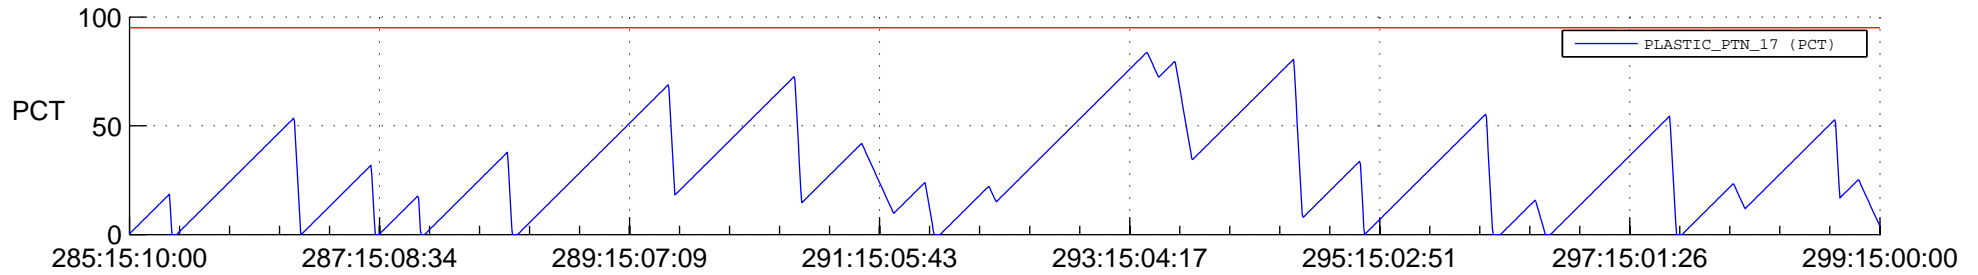

# STEREO AHEAD SSR PCT Full Prediction

## SWAVES\_Percent\_Full\_Prediction

## Spacecraft\_DownLink\_Rate

Ground Time (2018:285:15:10:00.000 -2018:299:15:00:00.000)