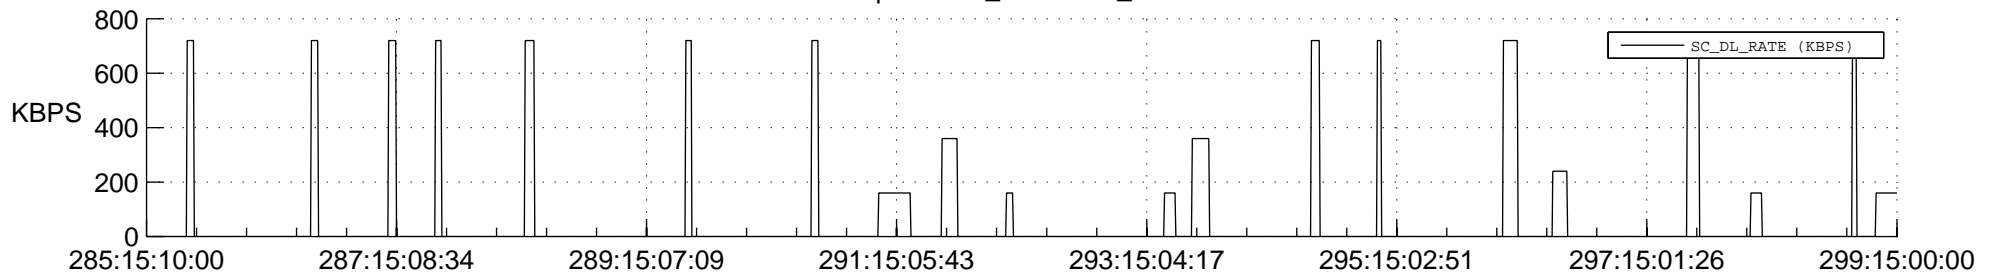

## Spacecraft\_DownLink\_Rate

Ground Time (2018:285:15:10:00.000 -2018:299:15:00:00.000)