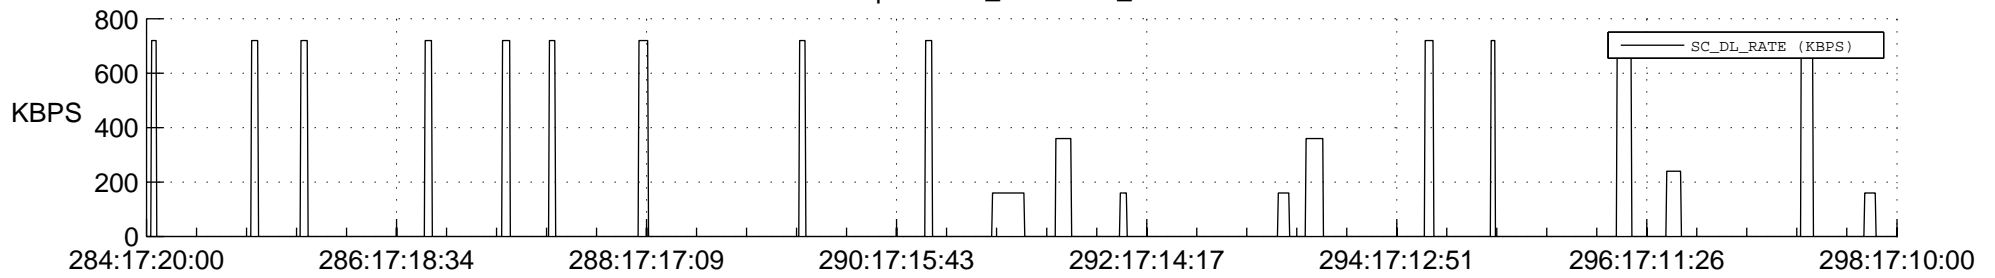

STEREO AHEAD SSR PCT Full Prediction

SWAVES_Percent_Full_Prediction

IMPACT_Percent_Full_Prediction

PLASTIC_Percent_Full_Prediction

Spacecraft_DownLink_Rate

Ground Time (2018:284:17:20:00.000 -2018:298:17:10:00.000)