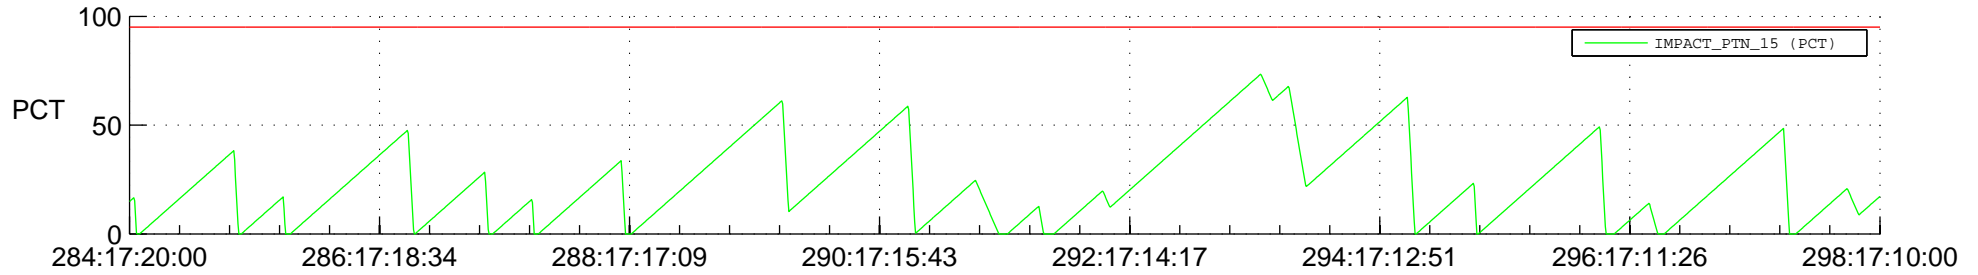

STEREO AHEAD SSR PCT Full Prediction

SWAVES_Percent_Full_Prediction

IMPACT_Percent_Full_Prediction

PLASTIC_Percent_Full_Prediction

Spacecraft_DownLink_Rate

Ground Time (2018:284:17:20:00.000 -2018:298:17:10:00.000)