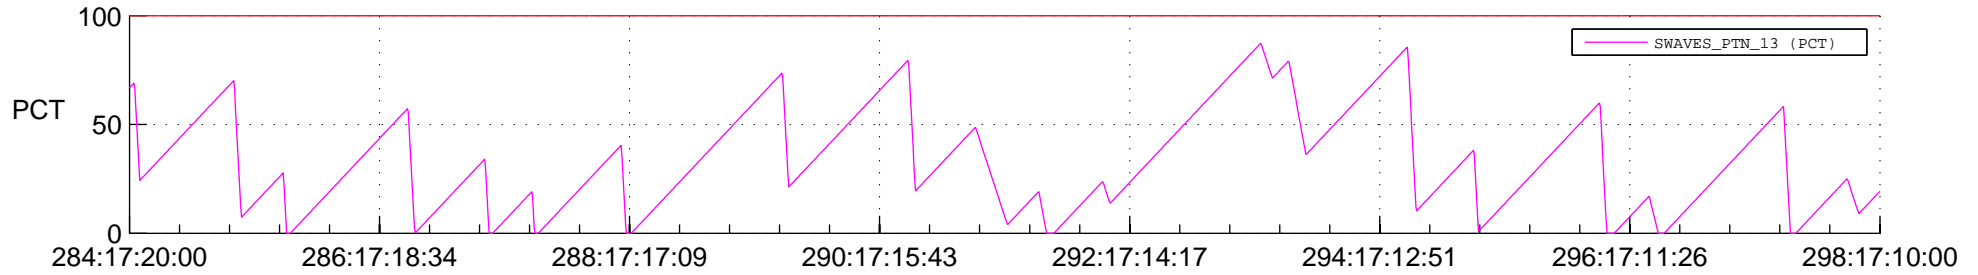

STEREO AHEAD SSR PCT Full Prediction

SWAVES_Percent_Full_Prediction

IMPACT_Percent_Full_Prediction

PLASTIC_Percent_Full_Prediction

Spacecraft_DownLink_Rate

Ground Time (2018:284:17:20:00.000 -2018:298:17:10:00.000)