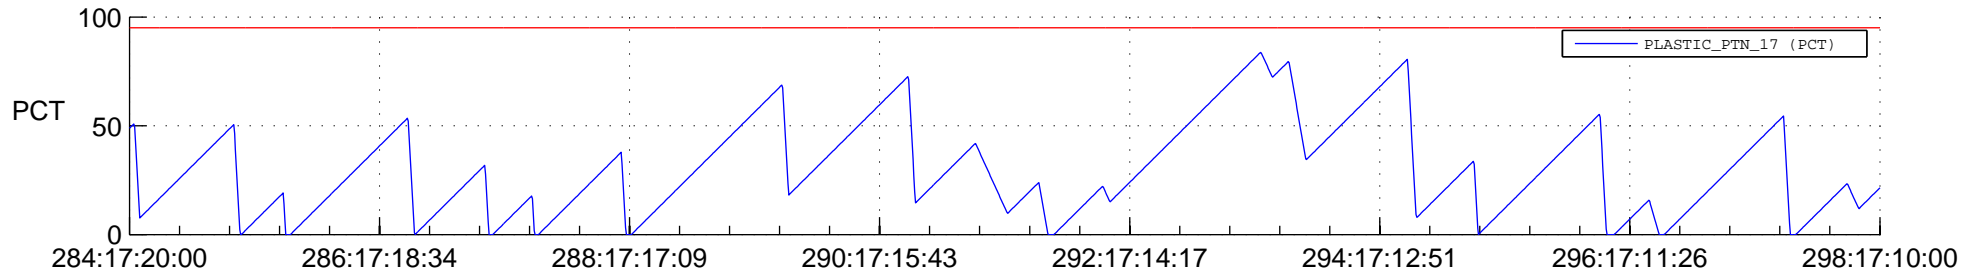

STEREO AHEAD SSR PCT Full Prediction

SWAVES_Percent_Full_Prediction

IMPACT_Percent_Full_Prediction

PLASTIC_Percent_Full_Prediction

Spacecraft_DownLink_Rate

Ground Time (2018:284:17:20:00.000 -2018:298:17:10:00.000)