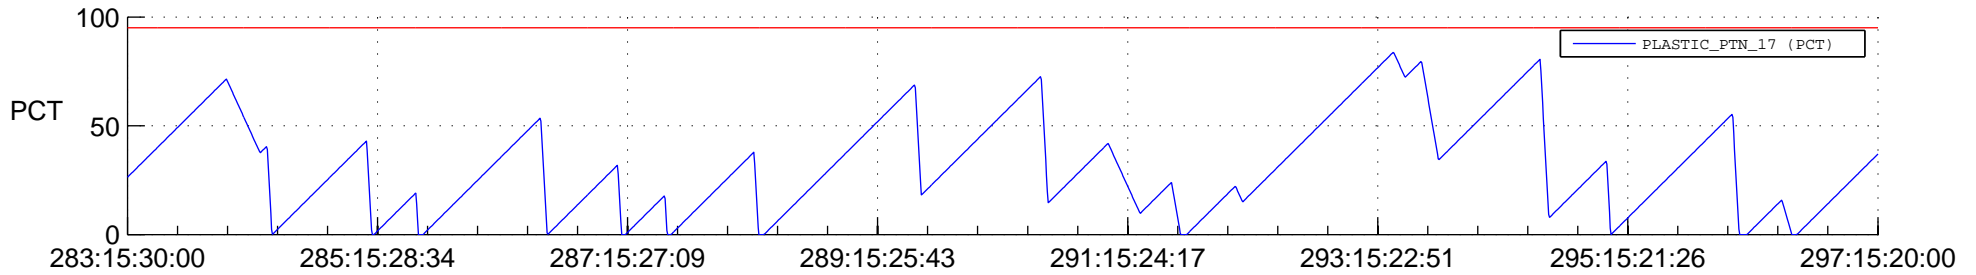

STEREO AHEAD SSR PCT Full Prediction

SWAVES_Percent_Full_Prediction

IMPACT_Percent_Full_Prediction

PLASTIC_Percent_Full_Prediction

Spacecraft_DownLink_Rate

Ground Time (2018:283:15:30:00.000 -2018:297:15:20:00.000)