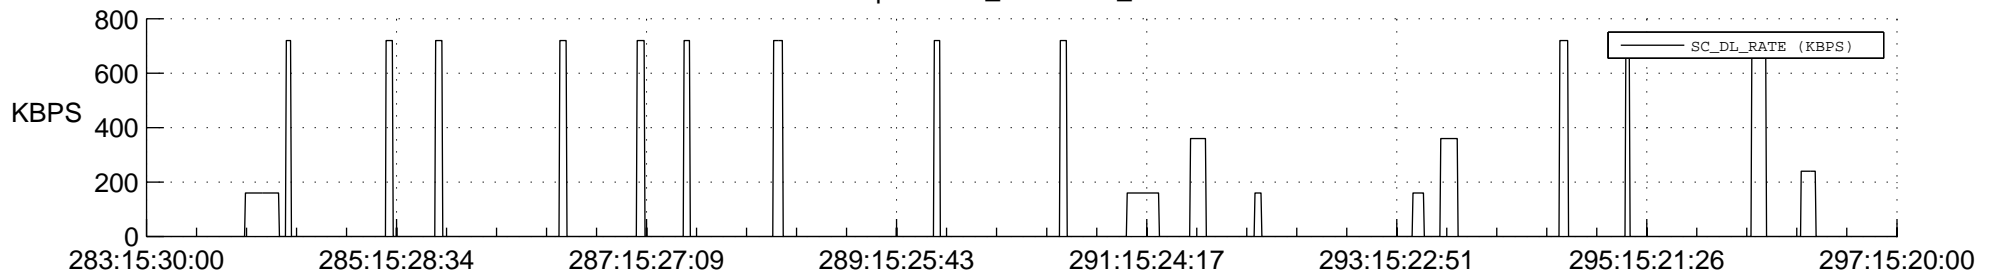

STEREO AHEAD SSR PCT Full Prediction

SWAVES_Percent_Full_Prediction

IMPACT_Percent_Full_Prediction

PLASTIC_Percent_Full_Prediction

Spacecraft_DownLink_Rate

Ground Time (2018:283:15:30:00.000 -2018:297:15:20:00.000)