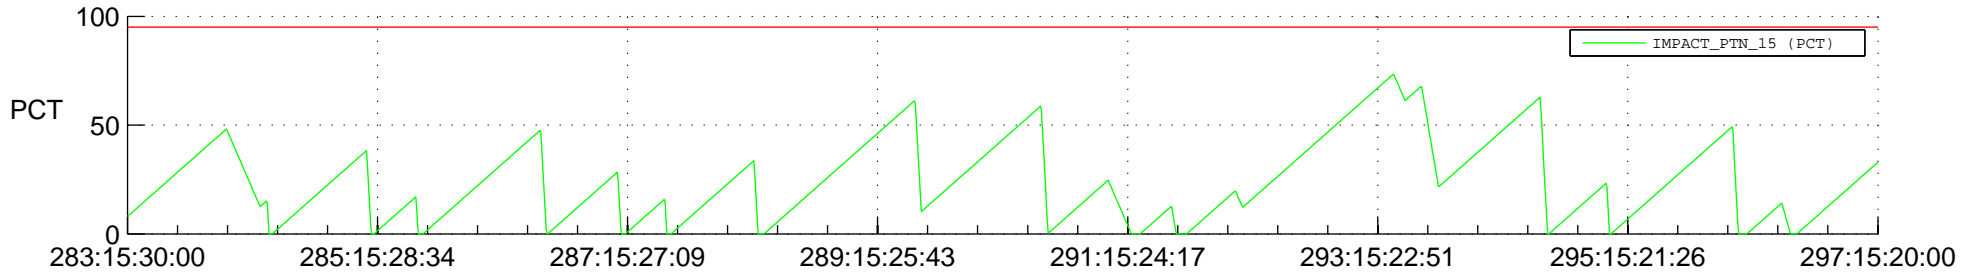

STEREO AHEAD SSR PCT Full Prediction

SWAVES_Percent_Full_Prediction

IMPACT_Percent_Full_Prediction

PLASTIC_Percent_Full_Prediction

Spacecraft_DownLink_Rate

Ground Time (2018:283:15:30:00.000 -2018:297:15:20:00.000)