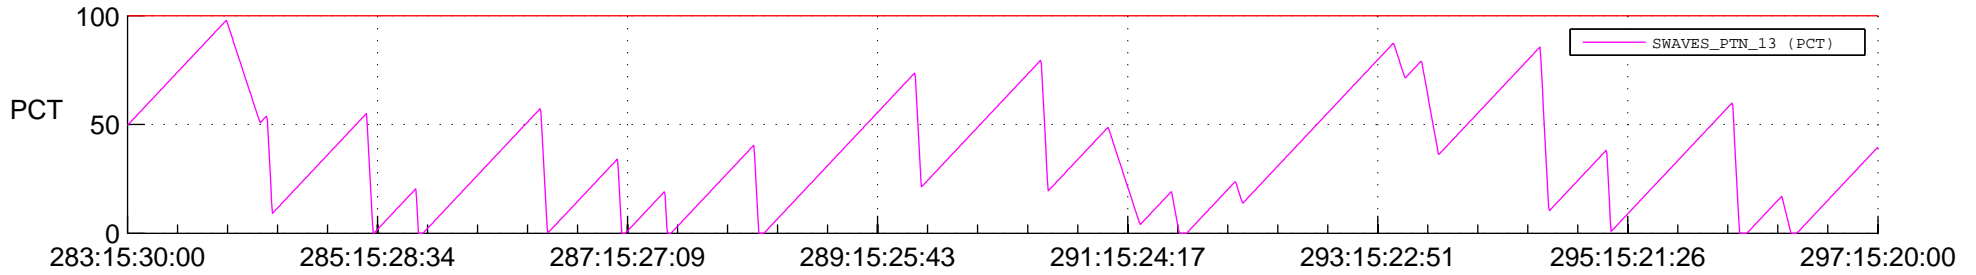

STEREO AHEAD SSR PCT Full Prediction

SWAVES_Percent_Full_Prediction

IMPACT_Percent_Full_Prediction

PLASTIC_Percent_Full_Prediction

Spacecraft_DownLink_Rate

Ground Time (2018:283:15:30:00.000 -2018:297:15:20:00.000)