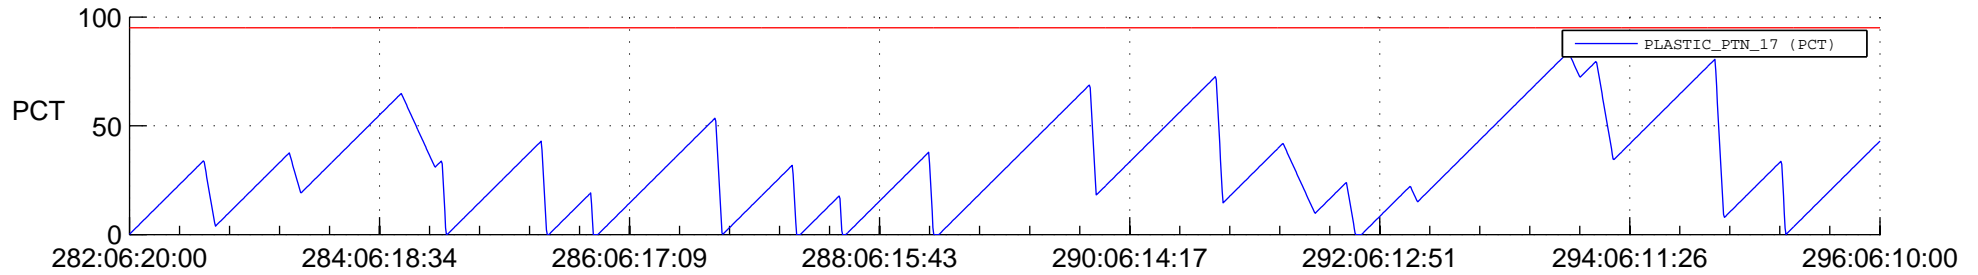

STEREO AHEAD SSR PCT Full Prediction

SWAVES_Percent_Full_Prediction

IMPACT_Percent_Full_Prediction

PLASTIC_Percent_Full_Prediction

Spacecraft_DownLink_Rate

Ground Time (2018:282:06:20:00.000 -2018:296:06:10:00.000)