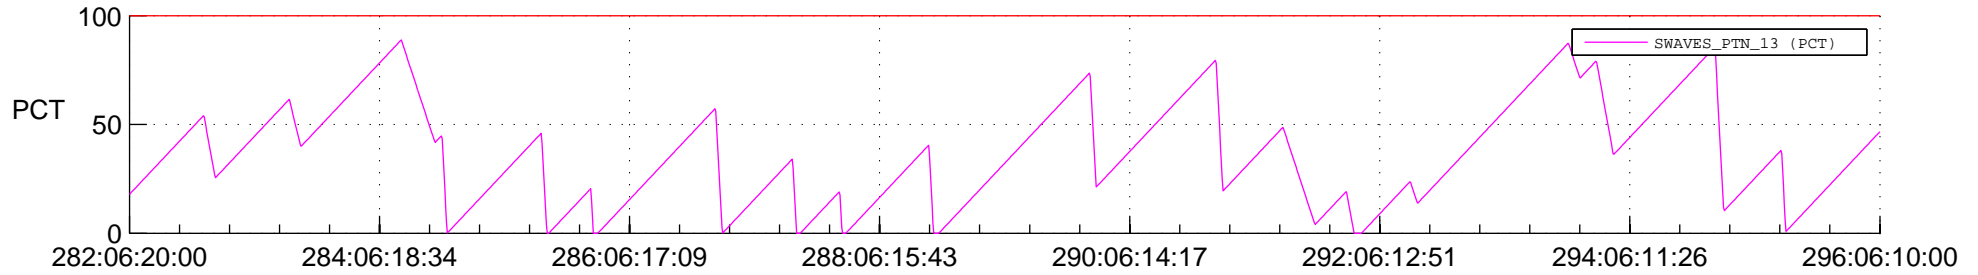

STEREO AHEAD SSR PCT Full Prediction

SWAVES_Percent_Full_Prediction

IMPACT_Percent_Full_Prediction

PLASTIC_Percent_Full_Prediction

Spacecraft_DownLink_Rate

Ground Time (2018:282:06:20:00.000 -2018:296:06:10:00.000)