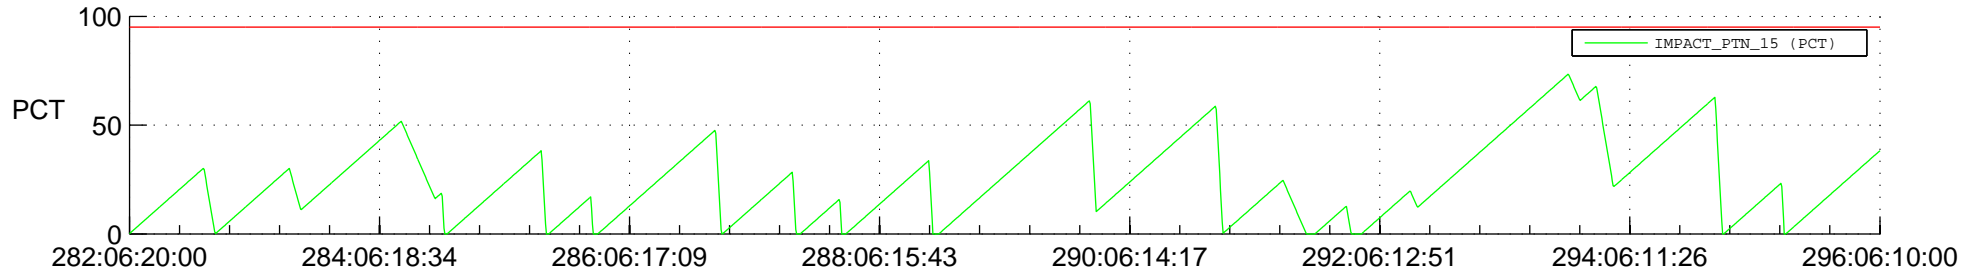

STEREO AHEAD SSR PCT Full Prediction

SWAVES_Percent_Full_Prediction

IMPACT_Percent_Full_Prediction

PLASTIC_Percent_Full_Prediction

Spacecraft_DownLink_Rate

Ground Time (2018:282:06:20:00.000 -2018:296:06:10:00.000)