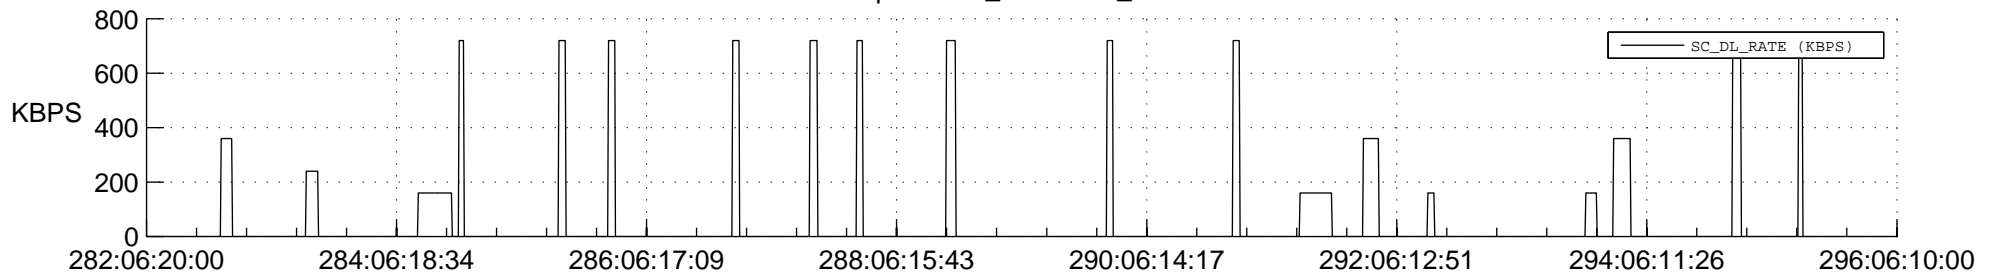

STEREO AHEAD SSR PCT Full Prediction

SWAVES_Percent_Full_Prediction

IMPACT_Percent_Full_Prediction

PLASTIC_Percent_Full_Prediction

Spacecraft_DownLink_Rate

Ground Time (2018:282:06:20:00.000 -2018:296:06:10:00.000)