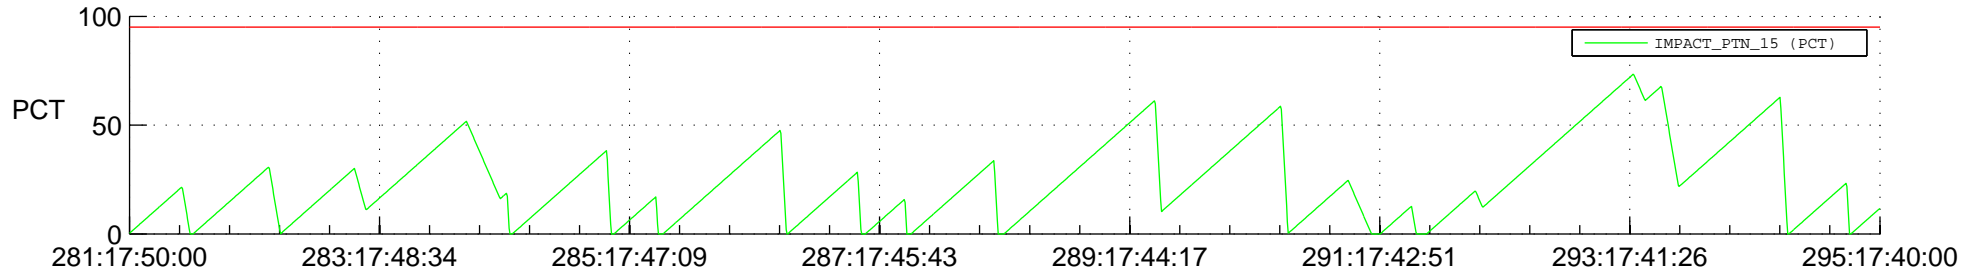

STEREO AHEAD SSR PCT Full Prediction

SWAVES_Percent_Full_Prediction

IMPACT_Percent_Full_Prediction

PLASTIC_Percent_Full_Prediction

Spacecraft_DownLink_Rate

Ground Time (2018:281:17:50:00.000 -2018:295:17:40:00.000)