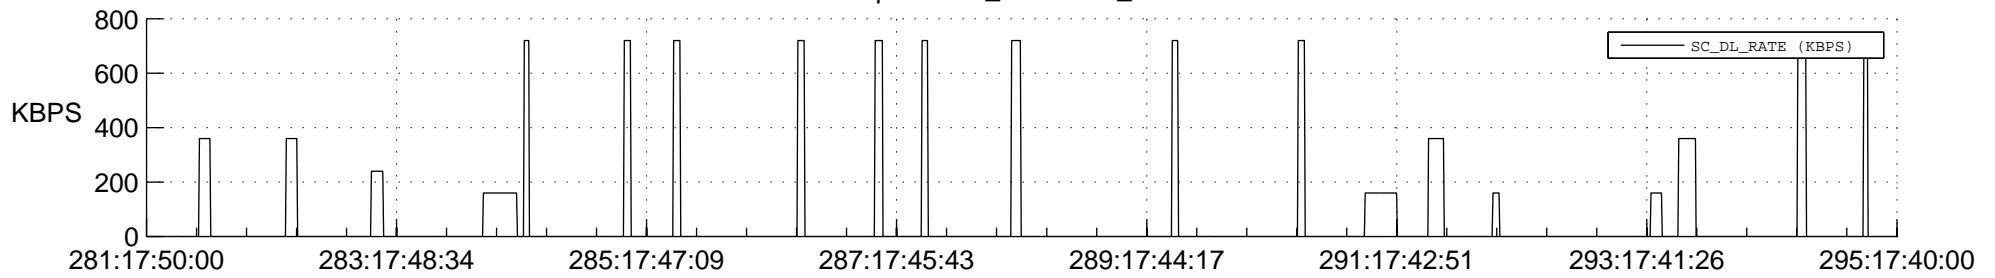

STEREO AHEAD SSR PCT Full Prediction

SWAVES_Percent_Full_Prediction

IMPACT_Percent_Full_Prediction

PLASTIC_Percent_Full_Prediction

Spacecraft_DownLink_Rate

Ground Time (2018:281:17:50:00.000 -2018:295:17:40:00.000)