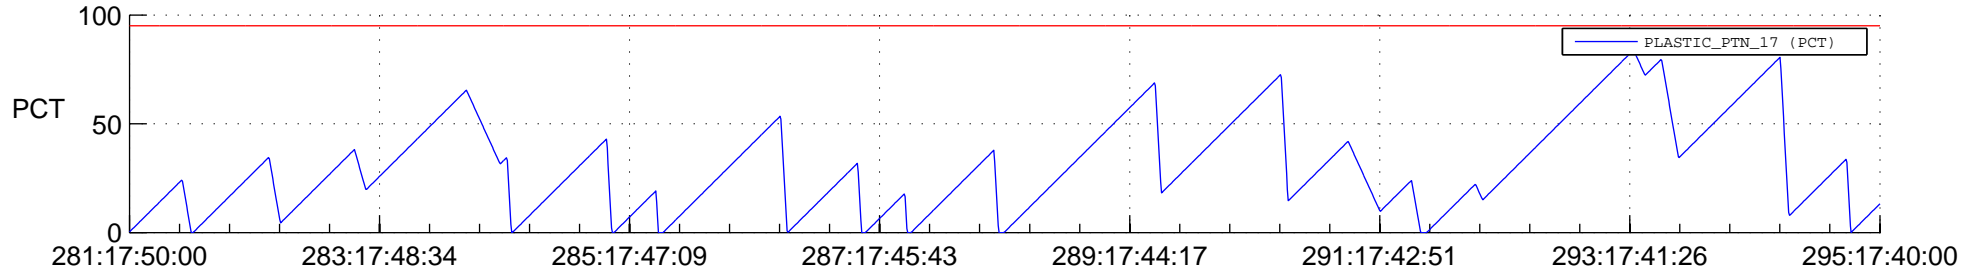

STEREO AHEAD SSR PCT Full Prediction

SWAVES_Percent_Full_Prediction

IMPACT_Percent_Full_Prediction

PLASTIC_Percent_Full_Prediction

Spacecraft_DownLink_Rate

Ground Time (2018:281:17:50:00.000 -2018:295:17:40:00.000)