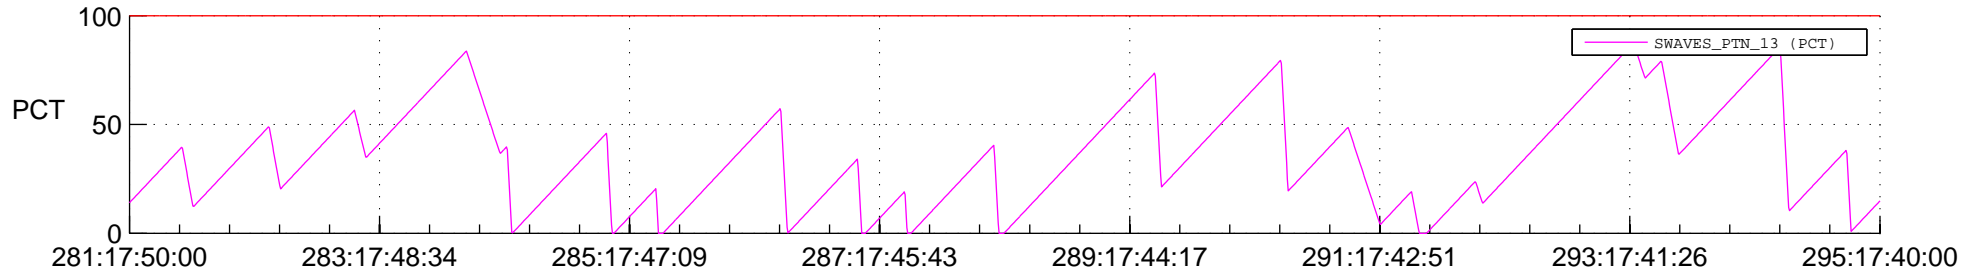

STEREO AHEAD SSR PCT Full Prediction

SWAVES_Percent_Full_Prediction

IMPACT_Percent_Full_Prediction

PLASTIC_Percent_Full_Prediction

Spacecraft_DownLink_Rate

Ground Time (2018:281:17:50:00.000 -2018:295:17:40:00.000)