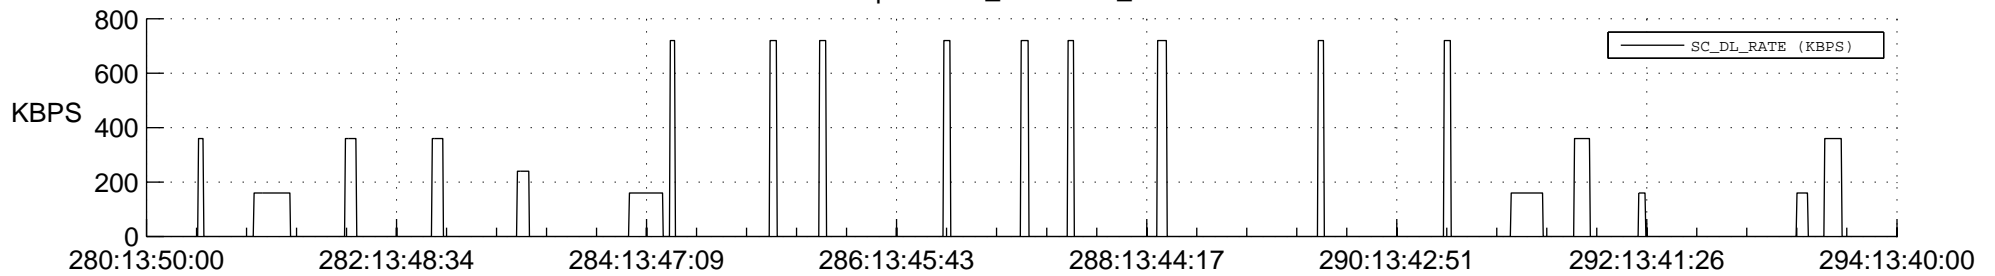

## Spacecraft\_DownLink\_Rate

Ground Time (2018:280:13:50:00.000 -2018:294:13:40:00.000)