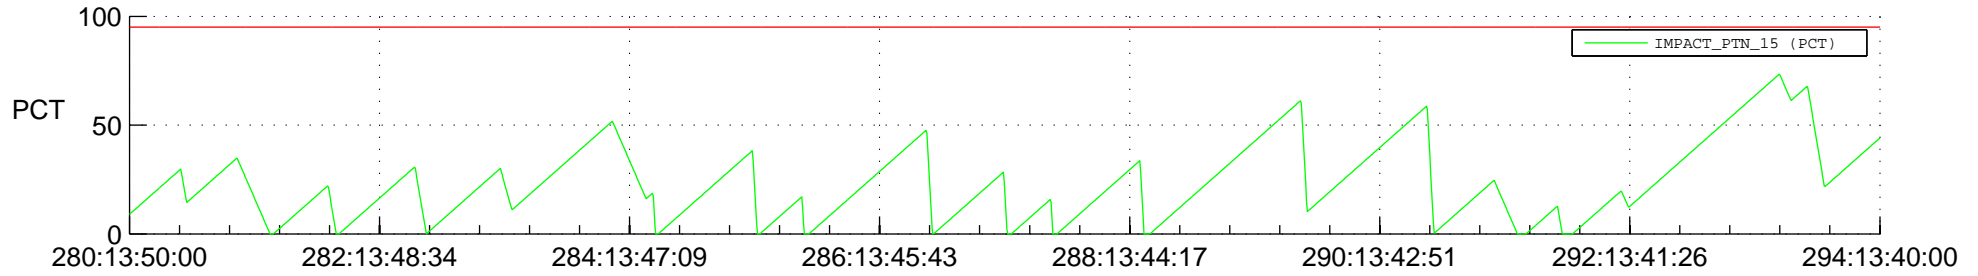

IMPACT_Percent_Full_Prediction