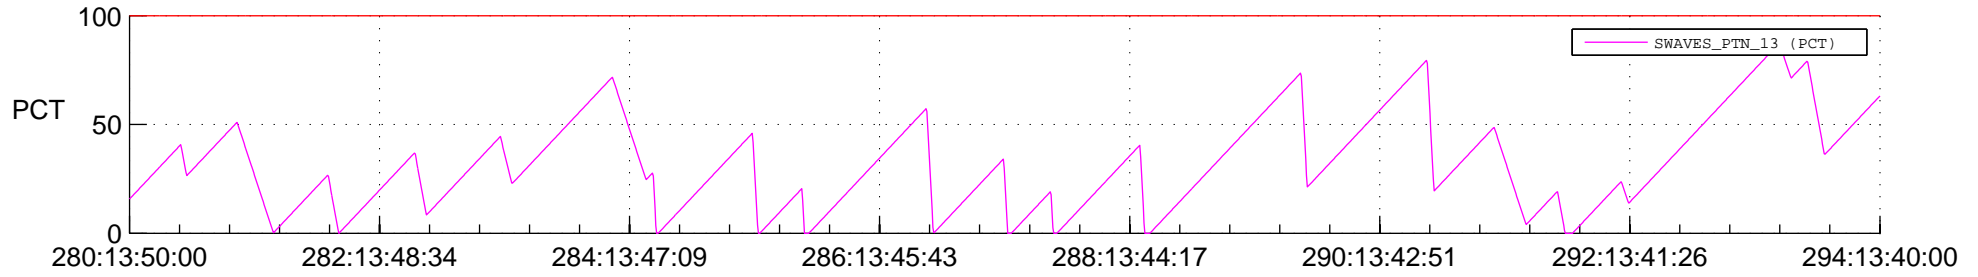

# STEREO AHEAD SSR PCT Full Prediction

## SWAVES\_Percent\_Full\_Prediction

## Spacecraft\_DownLink\_Rate

Ground Time (2018:280:13:50:00.000 -2018:294:13:40:00.000)