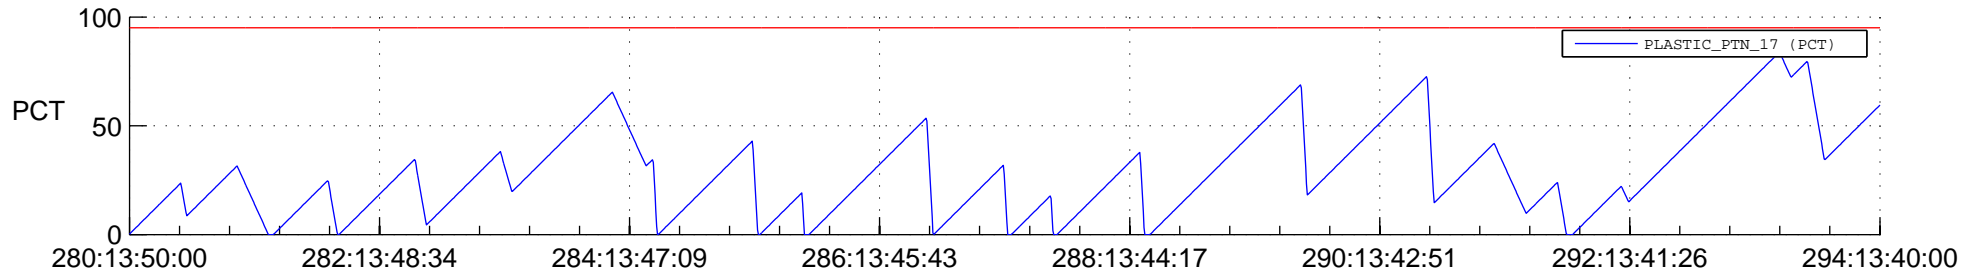

# STEREO AHEAD SSR PCT Full Prediction

## SWAVES\_Percent\_Full\_Prediction

## Spacecraft\_DownLink\_Rate

Ground Time (2018:280:13:50:00.000 -2018:294:13:40:00.000)