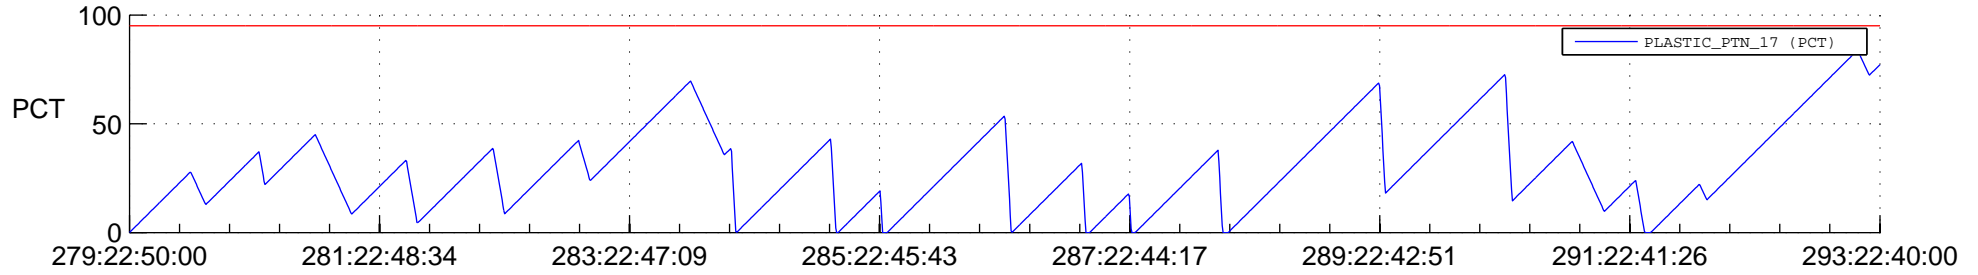

STEREO AHEAD SSR PCT Full Prediction

SWAVES_Percent_Full_Prediction

IMPACT_Percent_Full_Prediction

PLASTIC_Percent_Full_Prediction

Spacecraft_DownLink_Rate

Ground Time (2018:279:22:50:00.000 -2018:293:22:40:00.000)