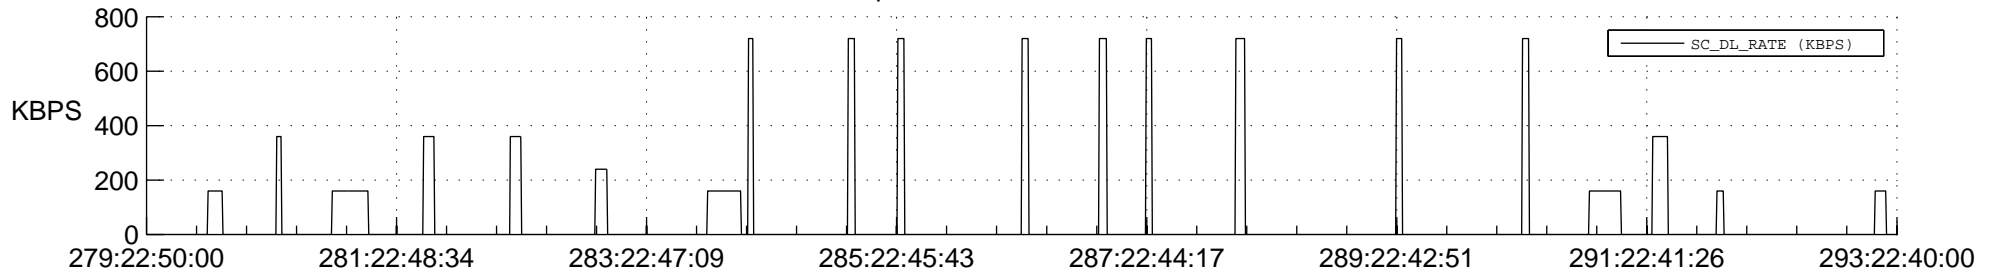

STEREO AHEAD SSR PCT Full Prediction

SWAVES_Percent_Full_Prediction

IMPACT_Percent_Full_Prediction

PLASTIC_Percent_Full_Prediction

Spacecraft_DownLink_Rate

Ground Time (2018:279:22:50:00.000 -2018:293:22:40:00.000)