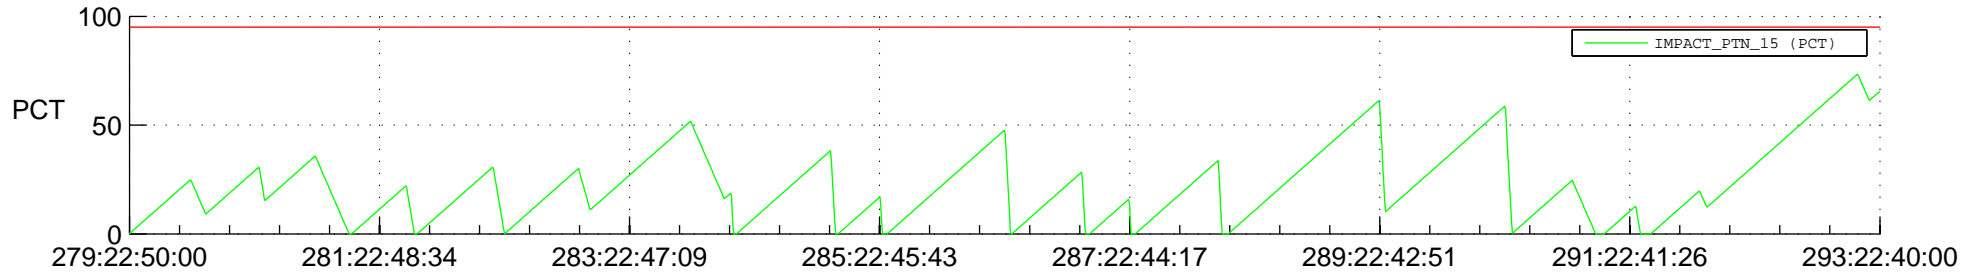

STEREO AHEAD SSR PCT Full Prediction

SWAVES_Percent_Full_Prediction

IMPACT_Percent_Full_Prediction

PLASTIC_Percent_Full_Prediction

Spacecraft_DownLink_Rate

Ground Time (2018:279:22:50:00.000 -2018:293:22:40:00.000)