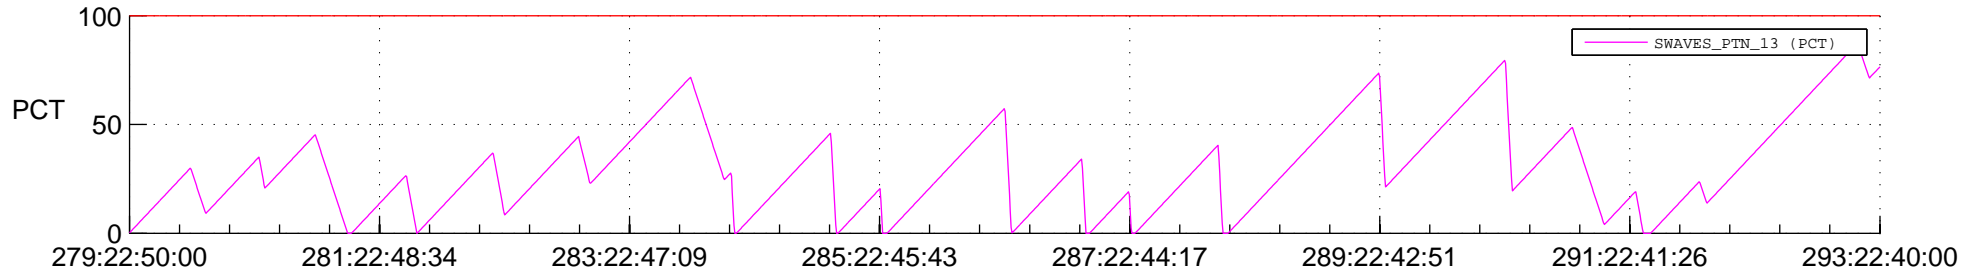

STEREO AHEAD SSR PCT Full Prediction

SWAVES_Percent_Full_Prediction

IMPACT_Percent_Full_Prediction

PLASTIC_Percent_Full_Prediction

Spacecraft_DownLink_Rate

Ground Time (2018:279:22:50:00.000 -2018:293:22:40:00.000)