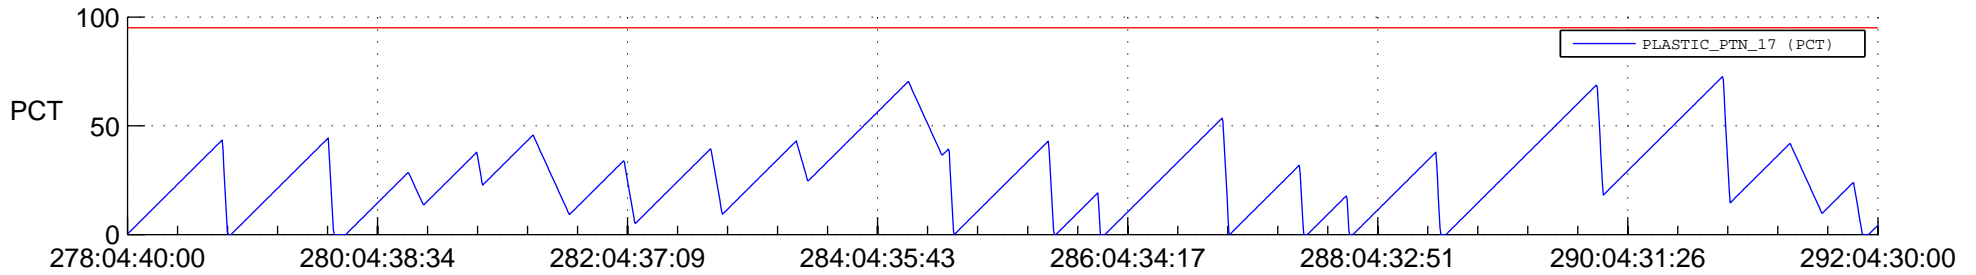

STEREO AHEAD SSR PCT Full Prediction

SWAVES_Percent_Full_Prediction

IMPACT_Percent_Full_Prediction

PLASTIC_Percent_Full_Prediction

Spacecraft_DownLink_Rate

Ground Time (2018:278:04:40:00.000 -2018:292:04:30:00.000)