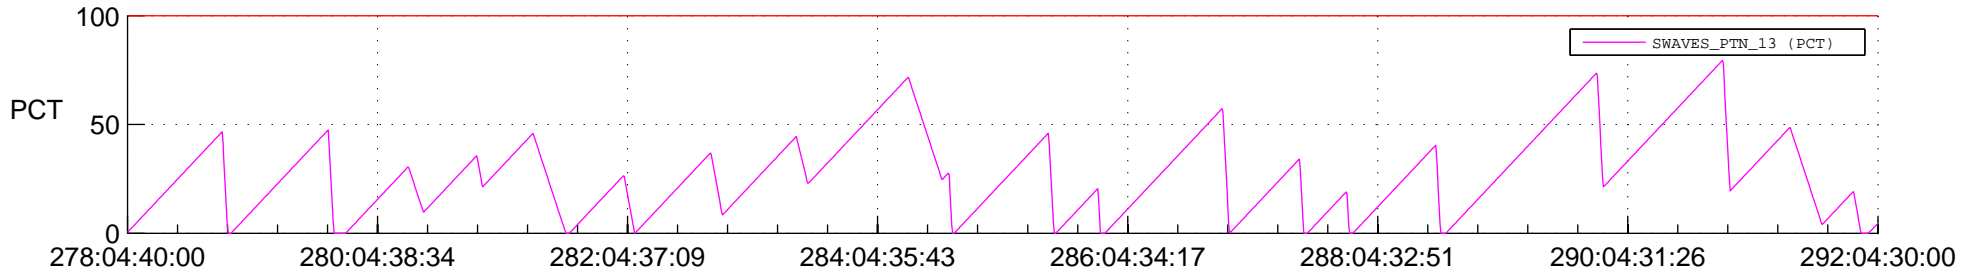

STEREO AHEAD SSR PCT Full Prediction

SWAVES_Percent_Full_Prediction

IMPACT_Percent_Full_Prediction

PLASTIC_Percent_Full_Prediction

Spacecraft_DownLink_Rate

Ground Time (2018:278:04:40:00.000 -2018:292:04:30:00.000)