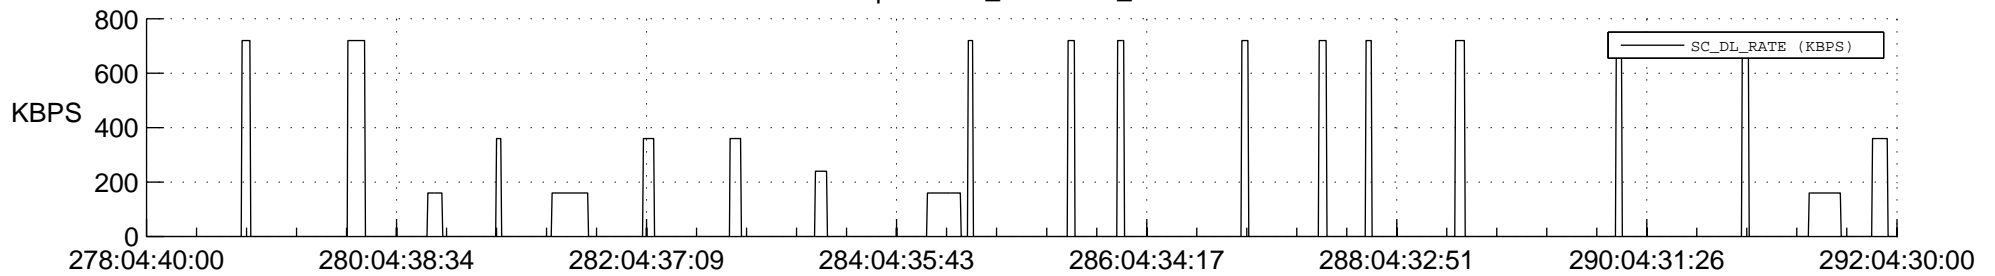

STEREO AHEAD SSR PCT Full Prediction

SWAVES_Percent_Full_Prediction

IMPACT_Percent_Full_Prediction

PLASTIC_Percent_Full_Prediction

Spacecraft_DownLink_Rate

Ground Time (2018:278:04:40:00.000 -2018:292:04:30:00.000)