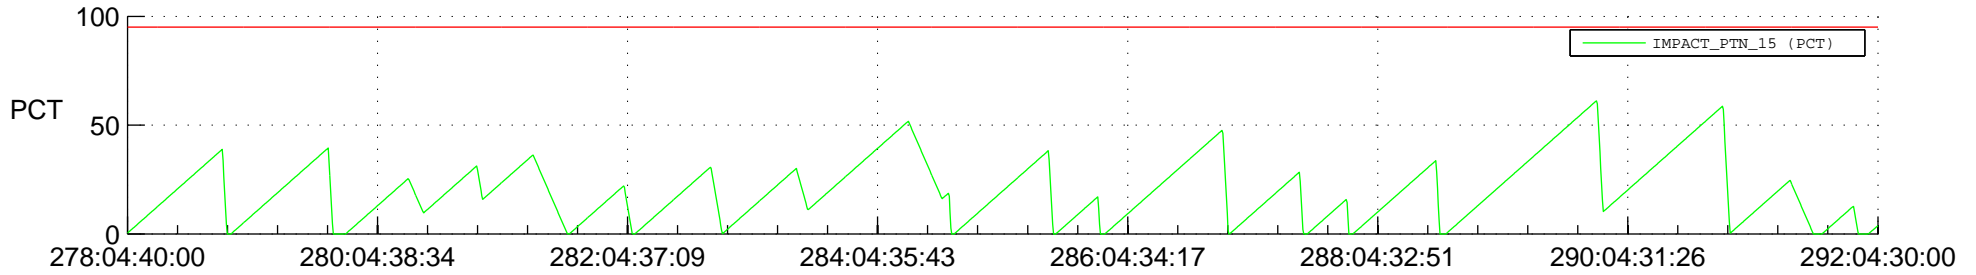

STEREO AHEAD SSR PCT Full Prediction

SWAVES_Percent_Full_Prediction

IMPACT_Percent_Full_Prediction

PLASTIC_Percent_Full_Prediction

Spacecraft_DownLink_Rate

Ground Time (2018:278:04:40:00.000 -2018:292:04:30:00.000)