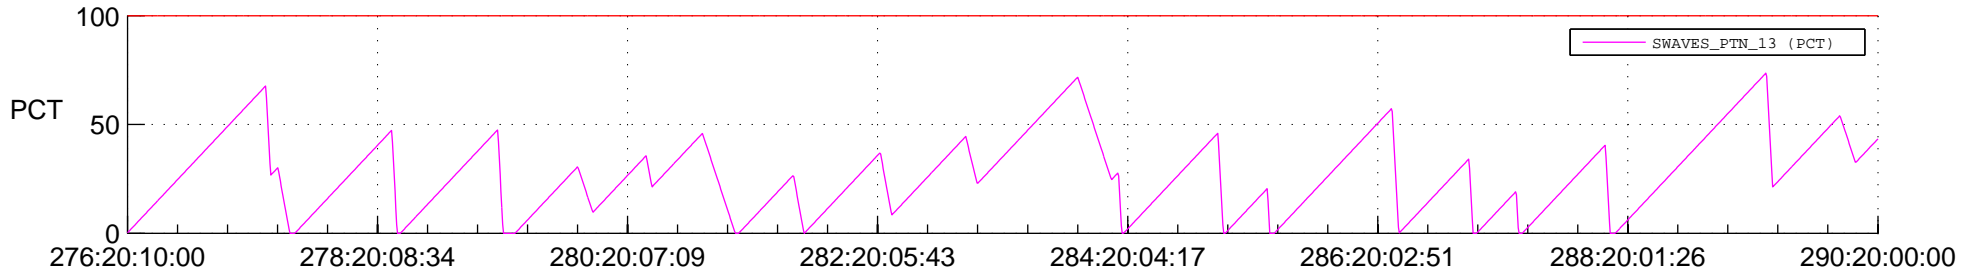

STEREO AHEAD SSR PCT Full Prediction

SWAVES_Percent_Full_Prediction

IMPACT_Percent_Full_Prediction

PLASTIC_Percent_Full_Prediction

Spacecraft_DownLink_Rate

Ground Time (2018:276:20:10:00.000 -2018:290:20:00:00.000)