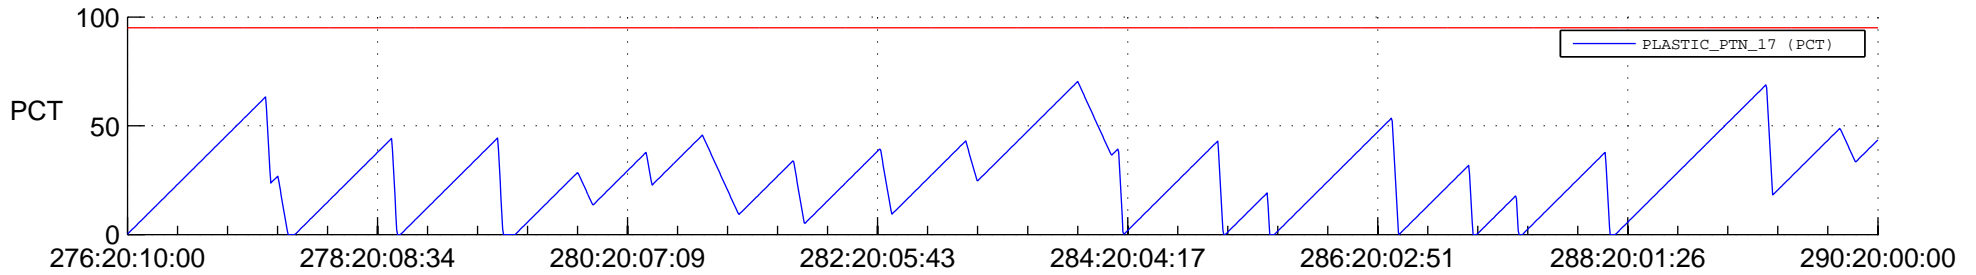

STEREO AHEAD SSR PCT Full Prediction

SWAVES_Percent_Full_Prediction

IMPACT_Percent_Full_Prediction

PLASTIC_Percent_Full_Prediction

Spacecraft_DownLink_Rate

Ground Time (2018:276:20:10:00.000 -2018:290:20:00:00.000)