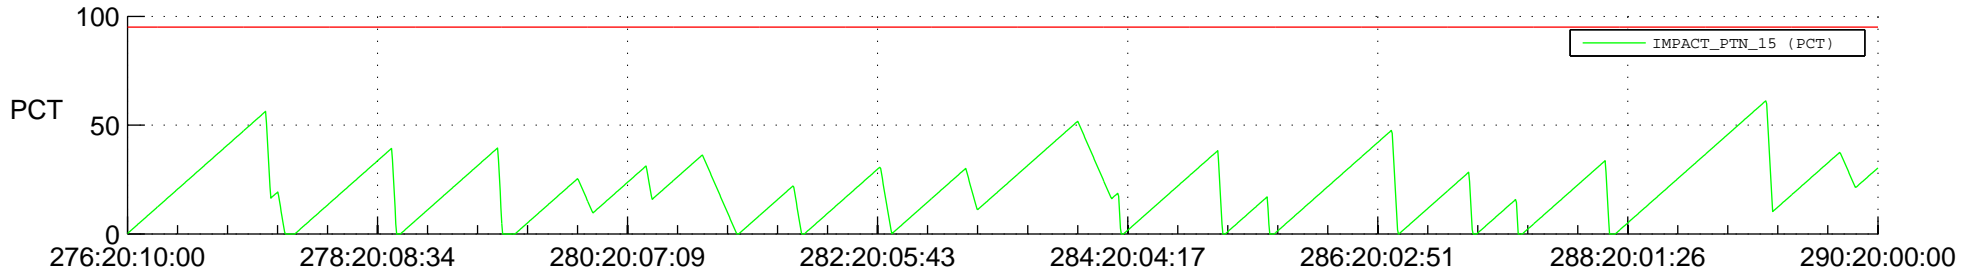

STEREO AHEAD SSR PCT Full Prediction

SWAVES_Percent_Full_Prediction

IMPACT_Percent_Full_Prediction

PLASTIC_Percent_Full_Prediction

Spacecraft_DownLink_Rate

Ground Time (2018:276:20:10:00.000 -2018:290:20:00:00.000)