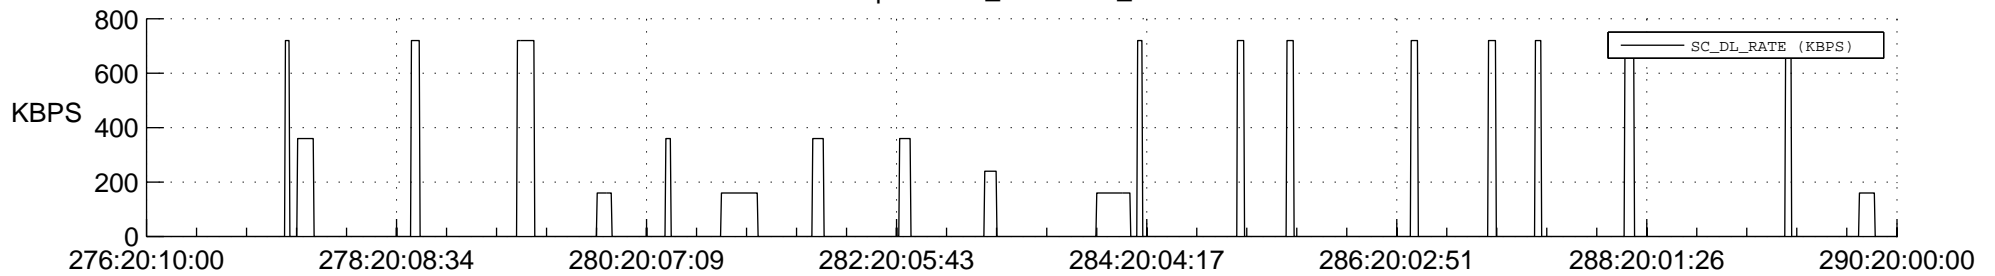

STEREO AHEAD SSR PCT Full Prediction

SWAVES_Percent_Full_Prediction

IMPACT_Percent_Full_Prediction

PLASTIC_Percent_Full_Prediction

Spacecraft_DownLink_Rate

Ground Time (2018:276:20:10:00.000 -2018:290:20:00:00.000)