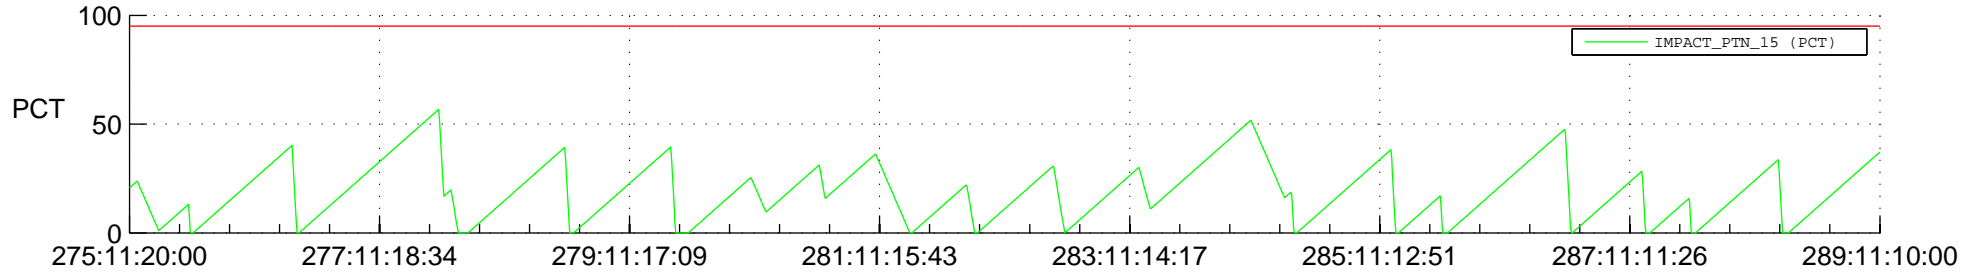

STEREO AHEAD SSR PCT Full Prediction

SWAVES_Percent_Full_Prediction

IMPACT_Percent_Full_Prediction

PLASTIC_Percent_Full_Prediction

Spacecraft_DownLink_Rate

Ground Time (2018:275:11:20:00.000 -2018:289:11:10:00.000)