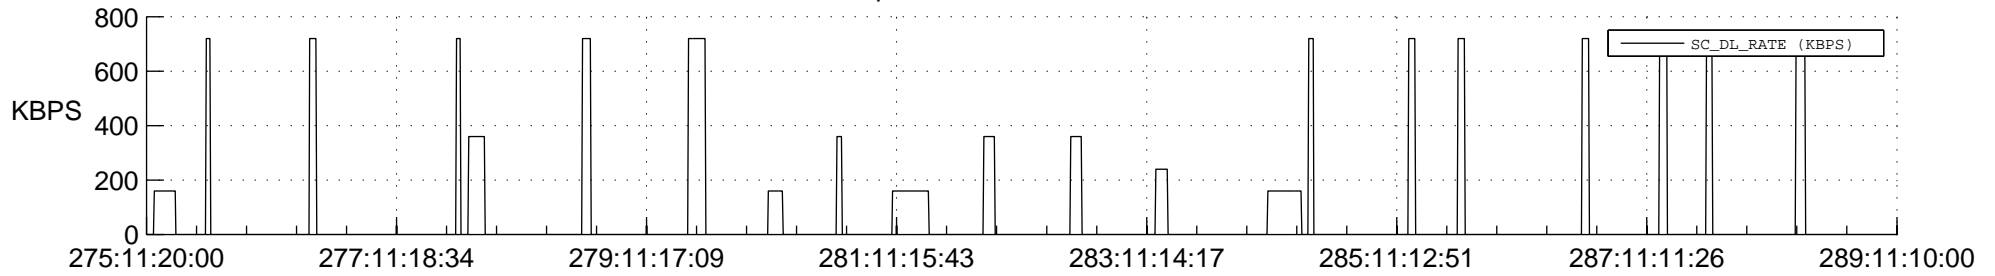

STEREO AHEAD SSR PCT Full Prediction

SWAVES_Percent_Full_Prediction

IMPACT_Percent_Full_Prediction

PLASTIC_Percent_Full_Prediction

Spacecraft_DownLink_Rate

Ground Time (2018:275:11:20:00.000 -2018:289:11:10:00.000)