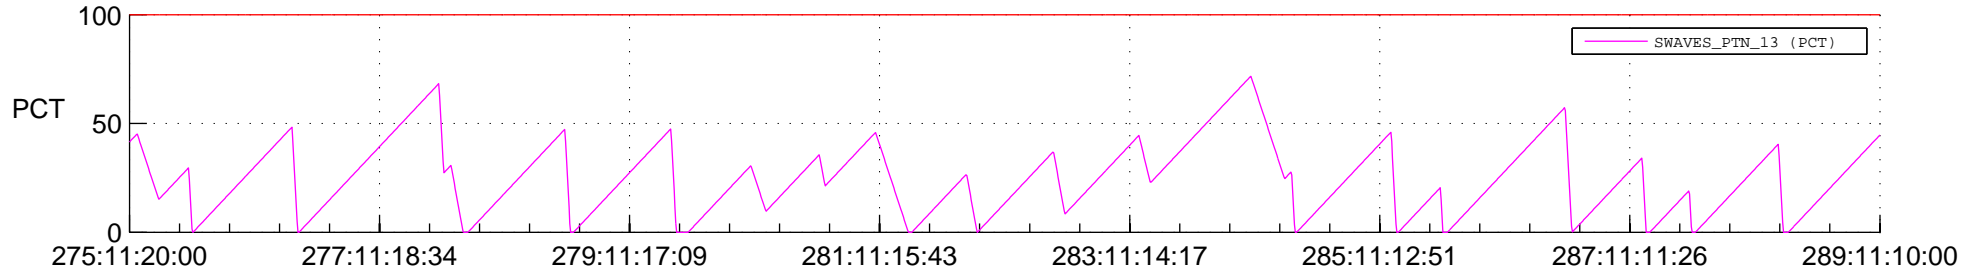

STEREO AHEAD SSR PCT Full Prediction

SWAVES_Percent_Full_Prediction

IMPACT_Percent_Full_Prediction

PLASTIC_Percent_Full_Prediction

Spacecraft_DownLink_Rate

Ground Time (2018:275:11:20:00.000 -2018:289:11:10:00.000)