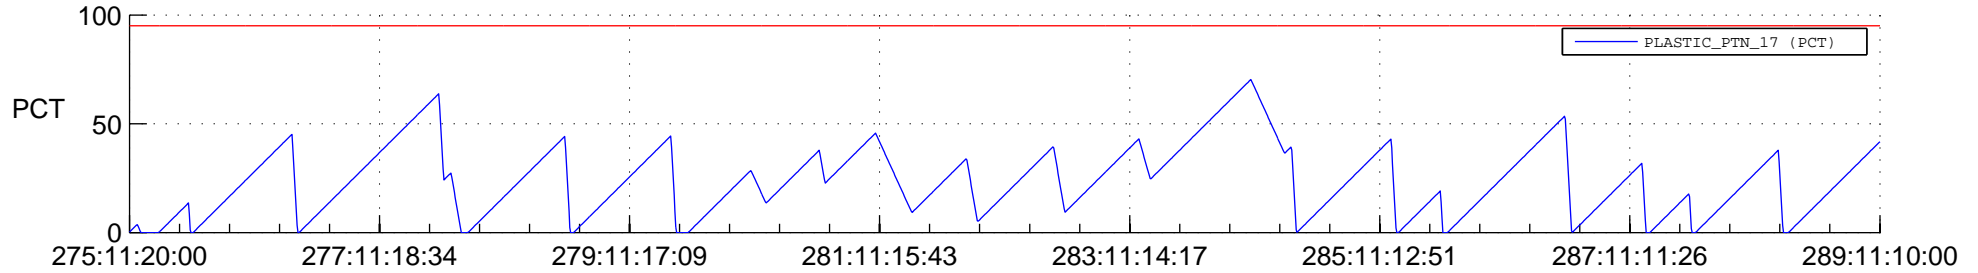

STEREO AHEAD SSR PCT Full Prediction

SWAVES_Percent_Full_Prediction

IMPACT_Percent_Full_Prediction

PLASTIC_Percent_Full_Prediction

Spacecraft_DownLink_Rate

Ground Time (2018:275:11:20:00.000 -2018:289:11:10:00.000)