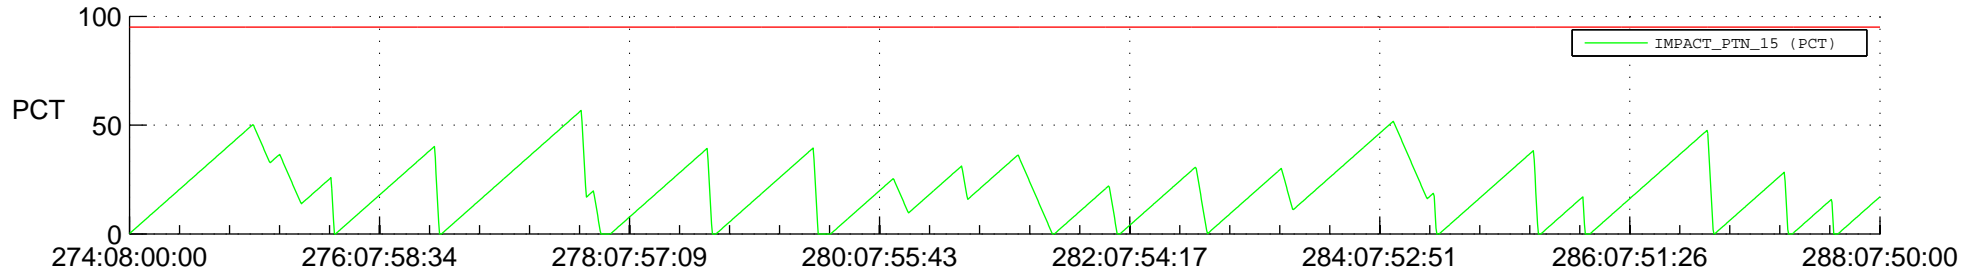

STEREO AHEAD SSR PCT Full Prediction

SWAVES_Percent_Full_Prediction

IMPACT_Percent_Full_Prediction

PLASTIC_Percent_Full_Prediction

Spacecraft_DownLink_Rate