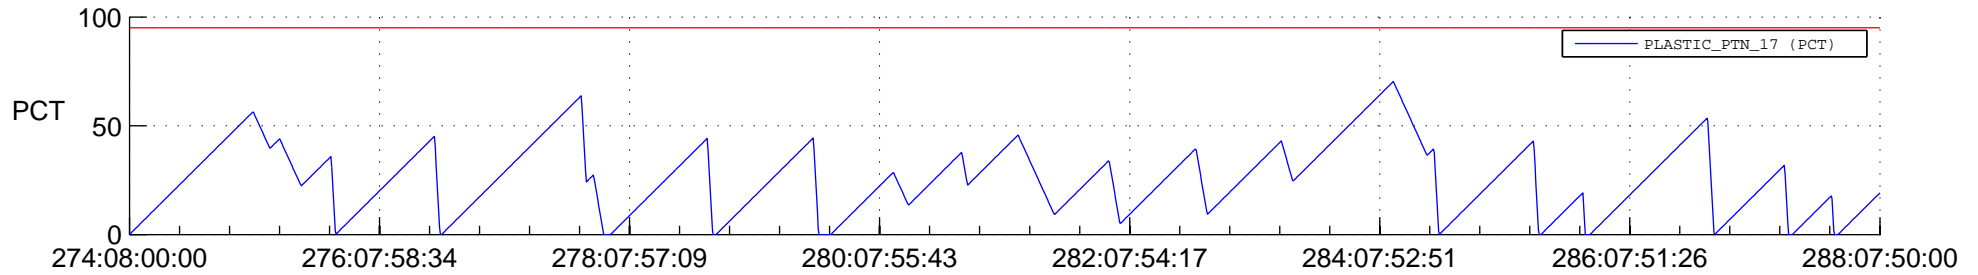

STEREO AHEAD SSR PCT Full Prediction

SWAVES_Percent_Full_Prediction

IMPACT_Percent_Full_Prediction

PLASTIC_Percent_Full_Prediction

Spacecraft_DownLink_Rate