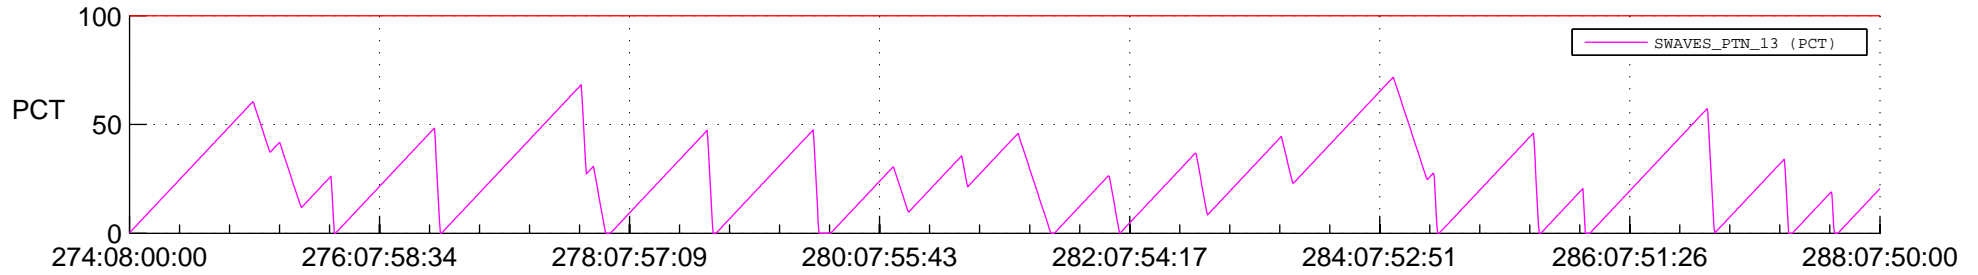

STEREO AHEAD SSR PCT Full Prediction

SWAVES_Percent_Full_Prediction

IMPACT_Percent_Full_Prediction

PLASTIC_Percent_Full_Prediction

Spacecraft_DownLink_Rate