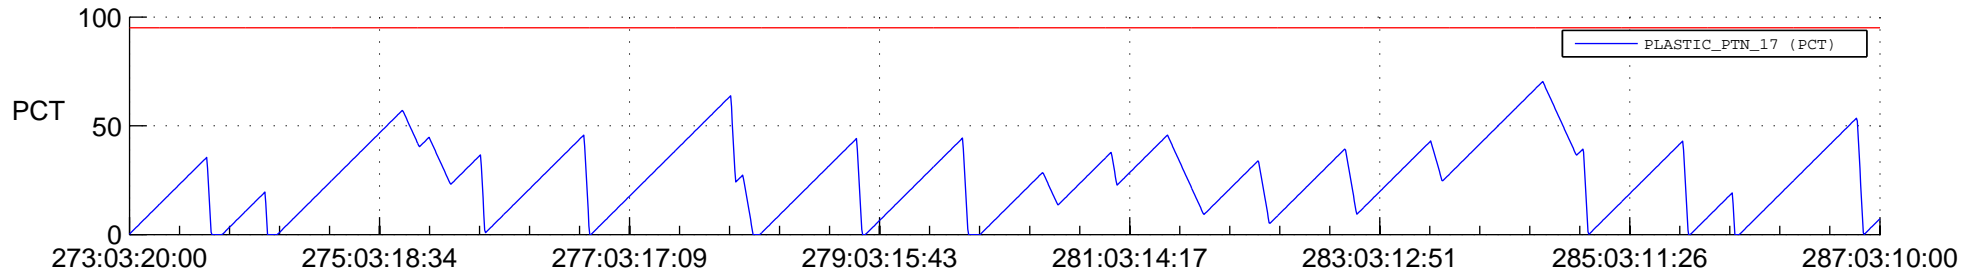

STEREO AHEAD SSR PCT Full Prediction

SWAVES_Percent_Full_Prediction

IMPACT_Percent_Full_Prediction

PLASTIC_Percent_Full_Prediction

Spacecraft_DownLink_Rate

Ground Time (2018:273:03:20:00.000 -2018:287:03:10:00.000)