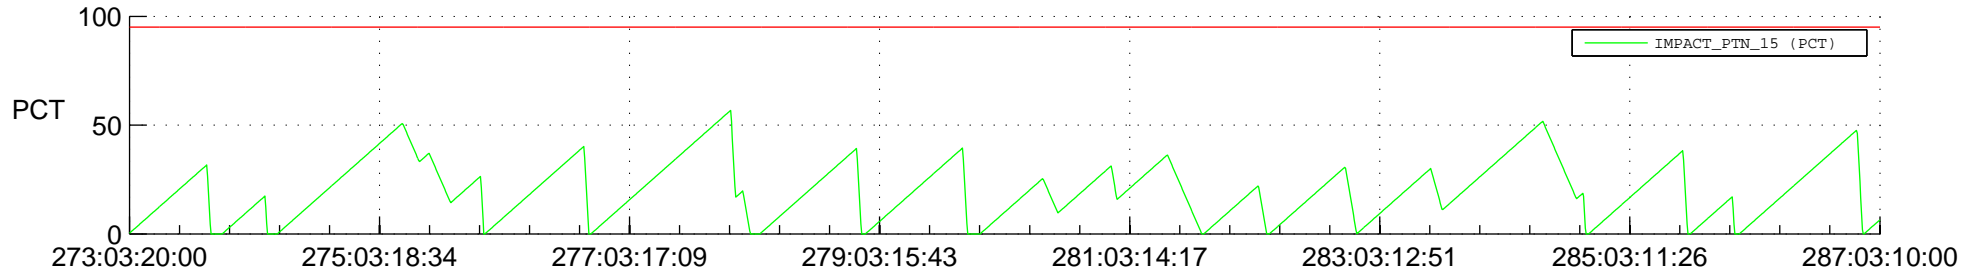

STEREO AHEAD SSR PCT Full Prediction

SWAVES_Percent_Full_Prediction

IMPACT_Percent_Full_Prediction

PLASTIC_Percent_Full_Prediction

Spacecraft_DownLink_Rate

Ground Time (2018:273:03:20:00.000 -2018:287:03:10:00.000)