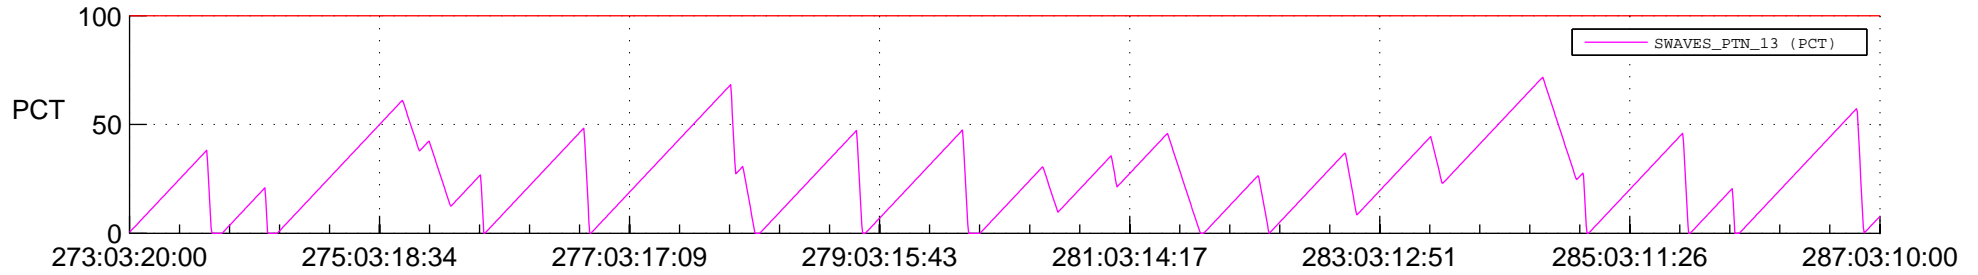

STEREO AHEAD SSR PCT Full Prediction

SWAVES_Percent_Full_Prediction

IMPACT_Percent_Full_Prediction

PLASTIC_Percent_Full_Prediction

Spacecraft_DownLink_Rate

Ground Time (2018:273:03:20:00.000 -2018:287:03:10:00.000)