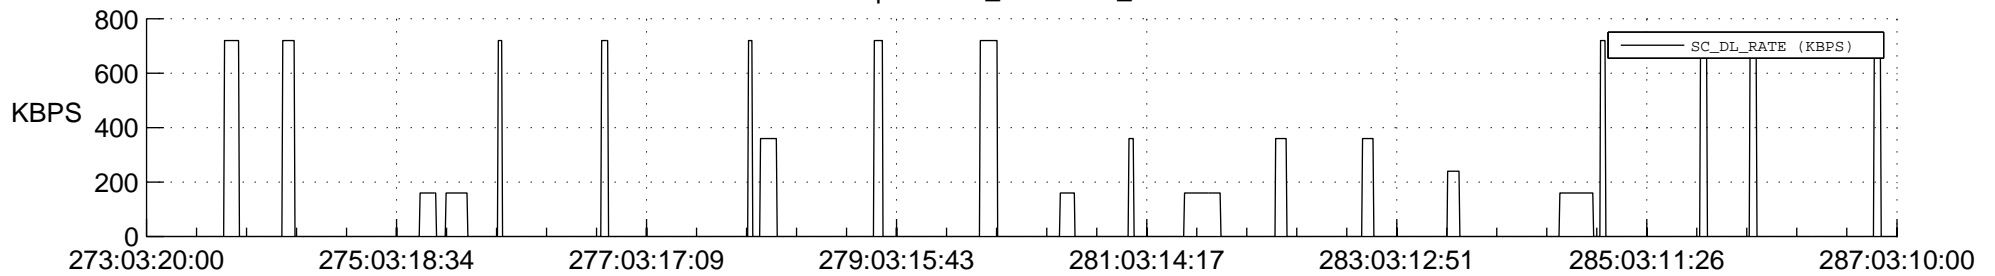

STEREO AHEAD SSR PCT Full Prediction

SWAVES_Percent_Full_Prediction

IMPACT_Percent_Full_Prediction

PLASTIC_Percent_Full_Prediction

Spacecraft_DownLink_Rate

Ground Time (2018:273:03:20:00.000 -2018:287:03:10:00.000)